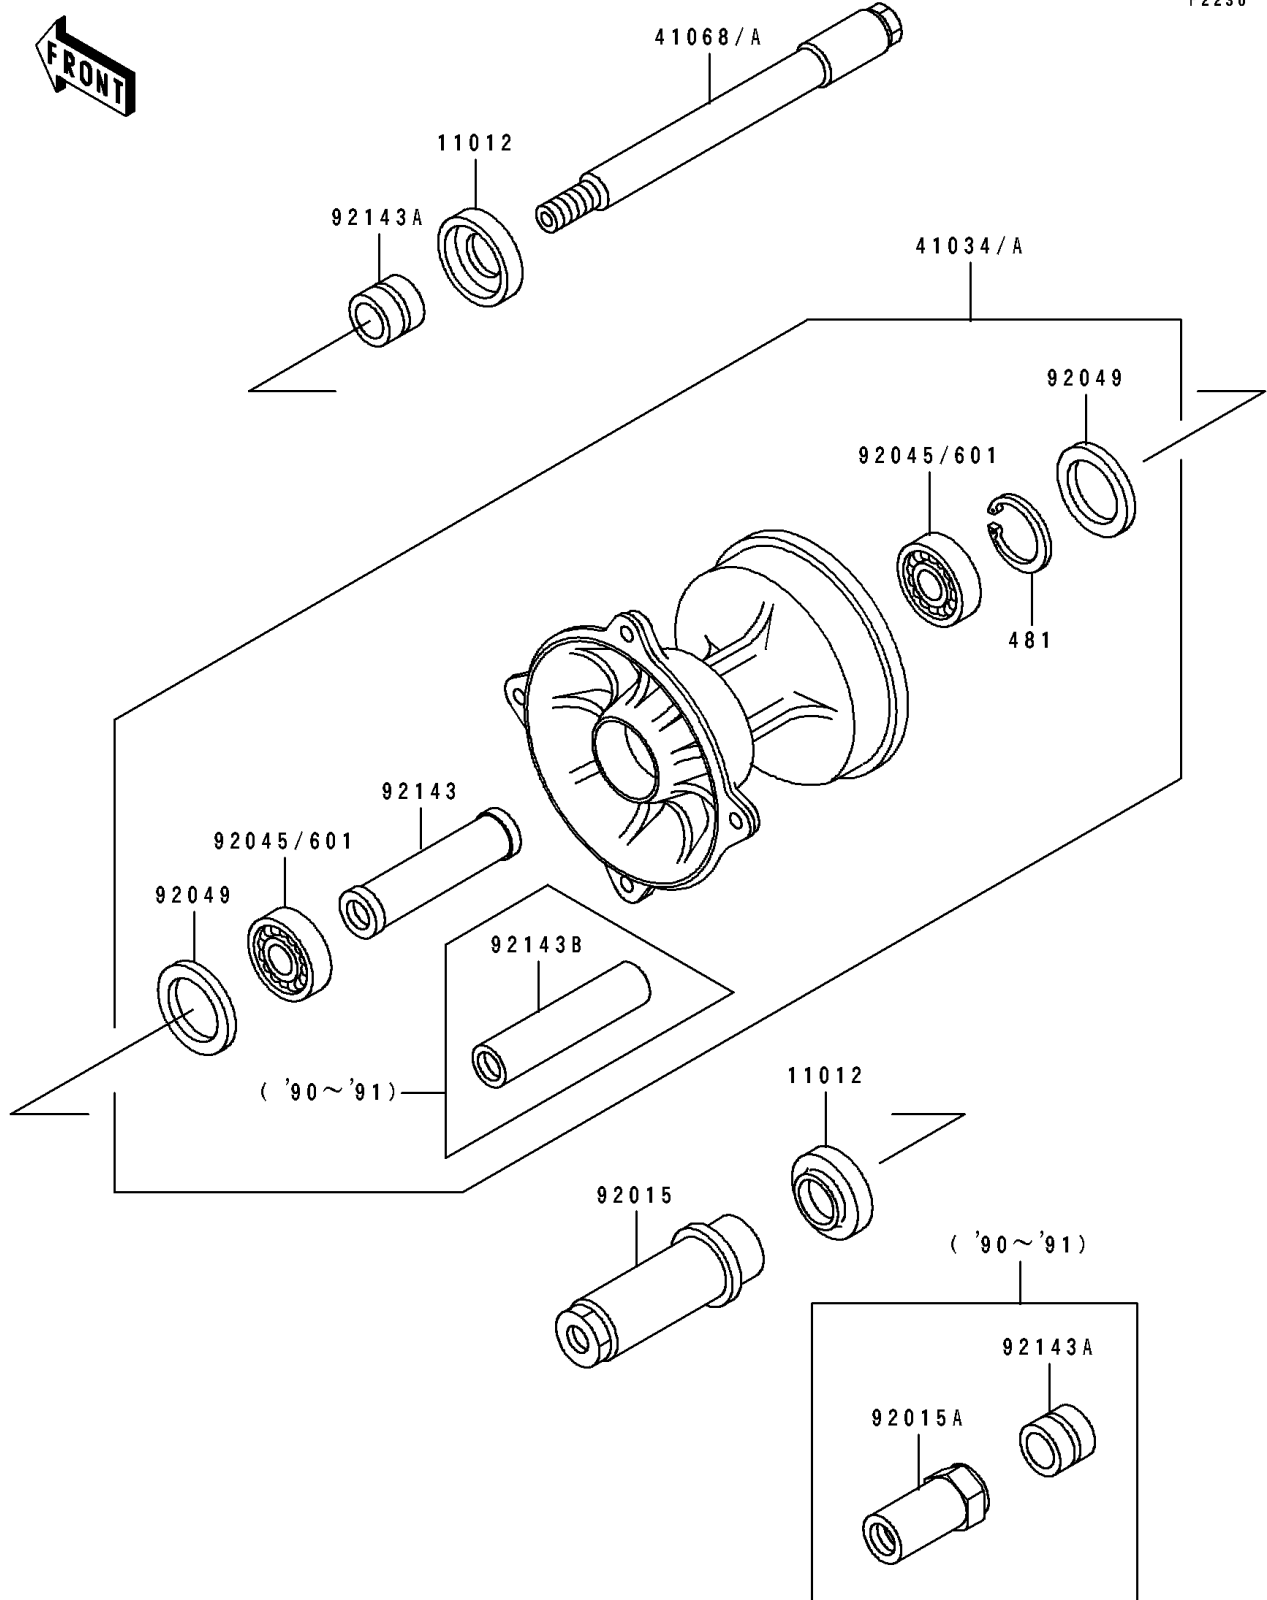

1989 KX500 PARTS DIAGRAM

Front Hub

F2230

1989 KX500 PARTS LIST

Front Hub

ITEM NAME	PART NUMBER	QUANTITY
CAP,FRONT AXLE (Ref # 11012)	11012-1580	2
DRUM-ASSY,FRONT BRAKE (Ref # 41034)	41034-1183	1
AXLE,FR (Ref # 41068)	41068-1276	1
NUT (Ref # 92015)	92015-1754	1
SEAL-OIL,BSNC2 22404 (Ref # 92049)	92049-1204	2
COLLAR,FR BRAKE DRUM,L=68 (Ref # 92143)	92143-1257	1
COLLAR,FR AXLE,L=18 (Ref # 92143A)	92143-1297	1
CIRCLIP-TYPE-C,40MM (Ref # 481)	481J4000	1
BEARING-BALL,#6203UG (Ref # 601)	601B6203UG	2