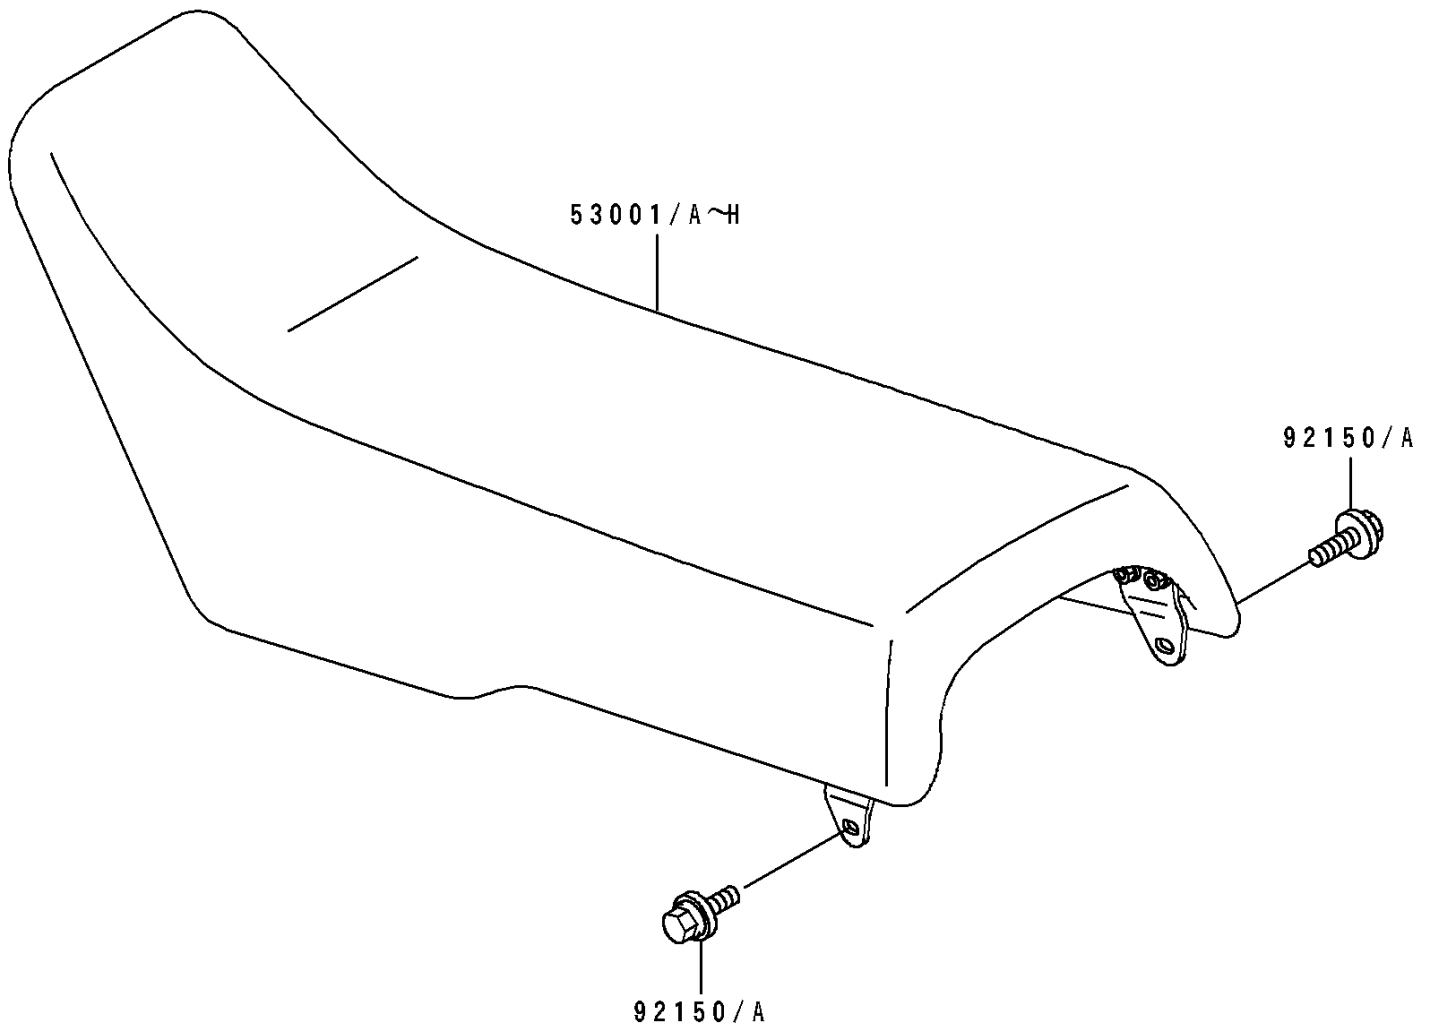

1989 KX500 PARTS DIAGRAM

Seat

F 2 5 1 0

1989 KX500 PARTS LIST

Seat

ITEM NAME	PART NUMBER	QUANTITY
SEAT-ASSY,LOW HEIGHT,BLUE (Ref # 53001)	53001-1576-MD	1
SEAT-ASSY,MIDDLE HEIGHT,BLUE (Ref # 53001A)	53001-1577-MD	1
SEAT-ASSY,HIGH HEIGHT,BLUE (Ref # 53001B)	53001-1578-MD	1
BOLT,FLANGED,6X20 (Ref # 92150)	92150-1131	2