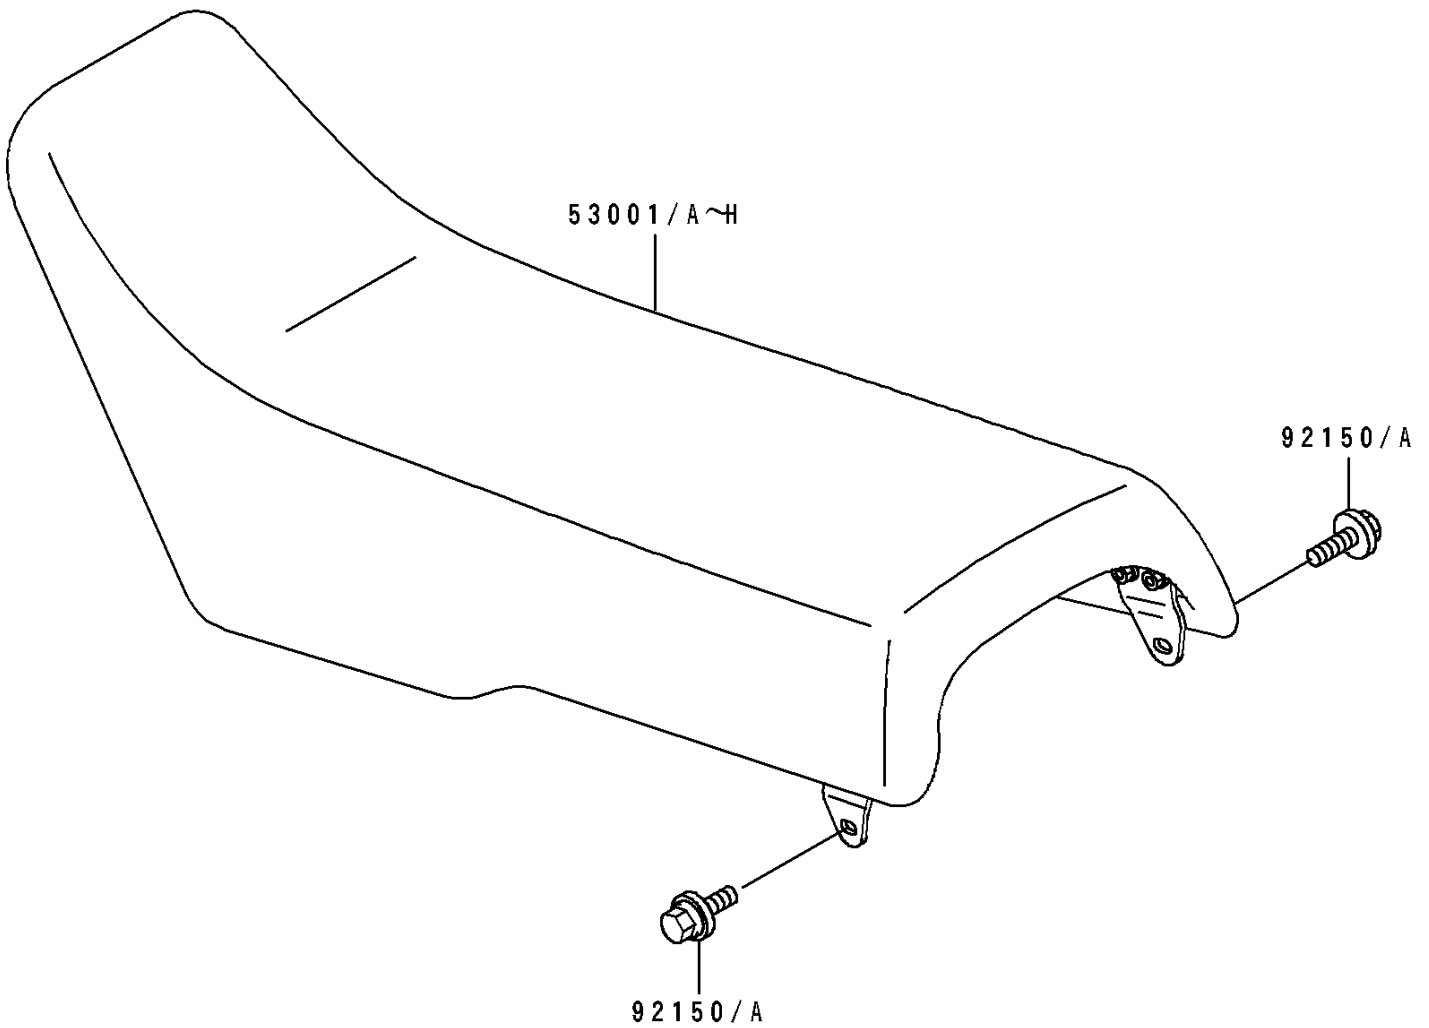

1991 KX500 PARTS DIAGRAM

Seat

F2510

1991 KX500 PARTS LIST

Seat

ITEM NAME	PART NUMBER	QUANTITY
SEAT-ASSY,LOW HEIGHT,BLUE (Ref # 53001F)	53001-1631-MZ	1
SEAT-ASSY,MIDDLE HEIGHT,BLUE (Ref # 53001G)	53001-1632-MZ	1
SEAT-ASSY,HEGH HEIGHT,BLUE (Ref # 53001H)	53001-1633-MZ	1
BOLT,6X20 (Ref # 92150A)	92150-1339	2