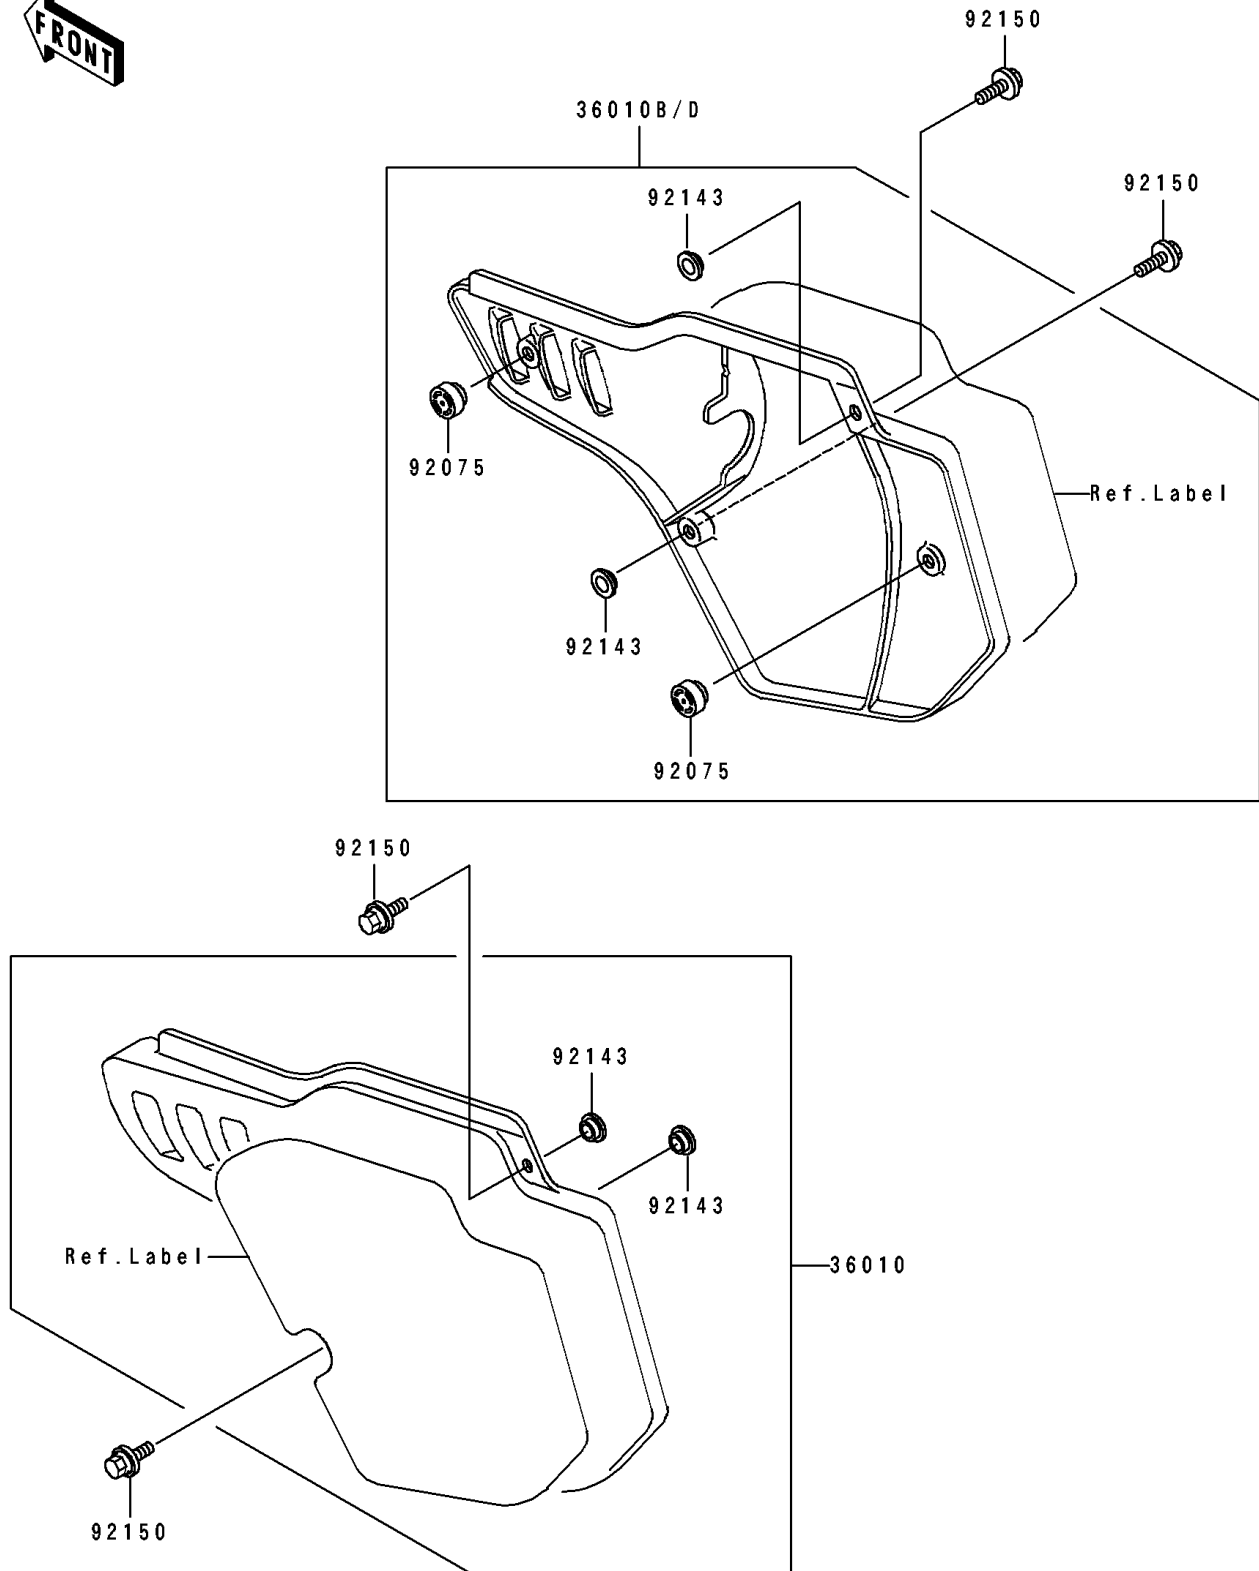

1989 KX500 PARTS DIAGRAM

Side Cover

F2611

1989 KX500 PARTS LIST

Side Cover

ITEM NAME	PART NUMBER	QUANTITY
COVER-SIDE,LH,L.GREEN (Ref # 36010)	36010-5023-6W	1
COVER-SIDE,RH,L.GREEN (Ref # 36010B)	36010-5135-6W	1
DAMPER (Ref # 92075)	92075-1598	2
COLLAR (Ref # 92143)	92143-1196	4
BOLT,6X20 (Ref # 92150)	92150-1339	4