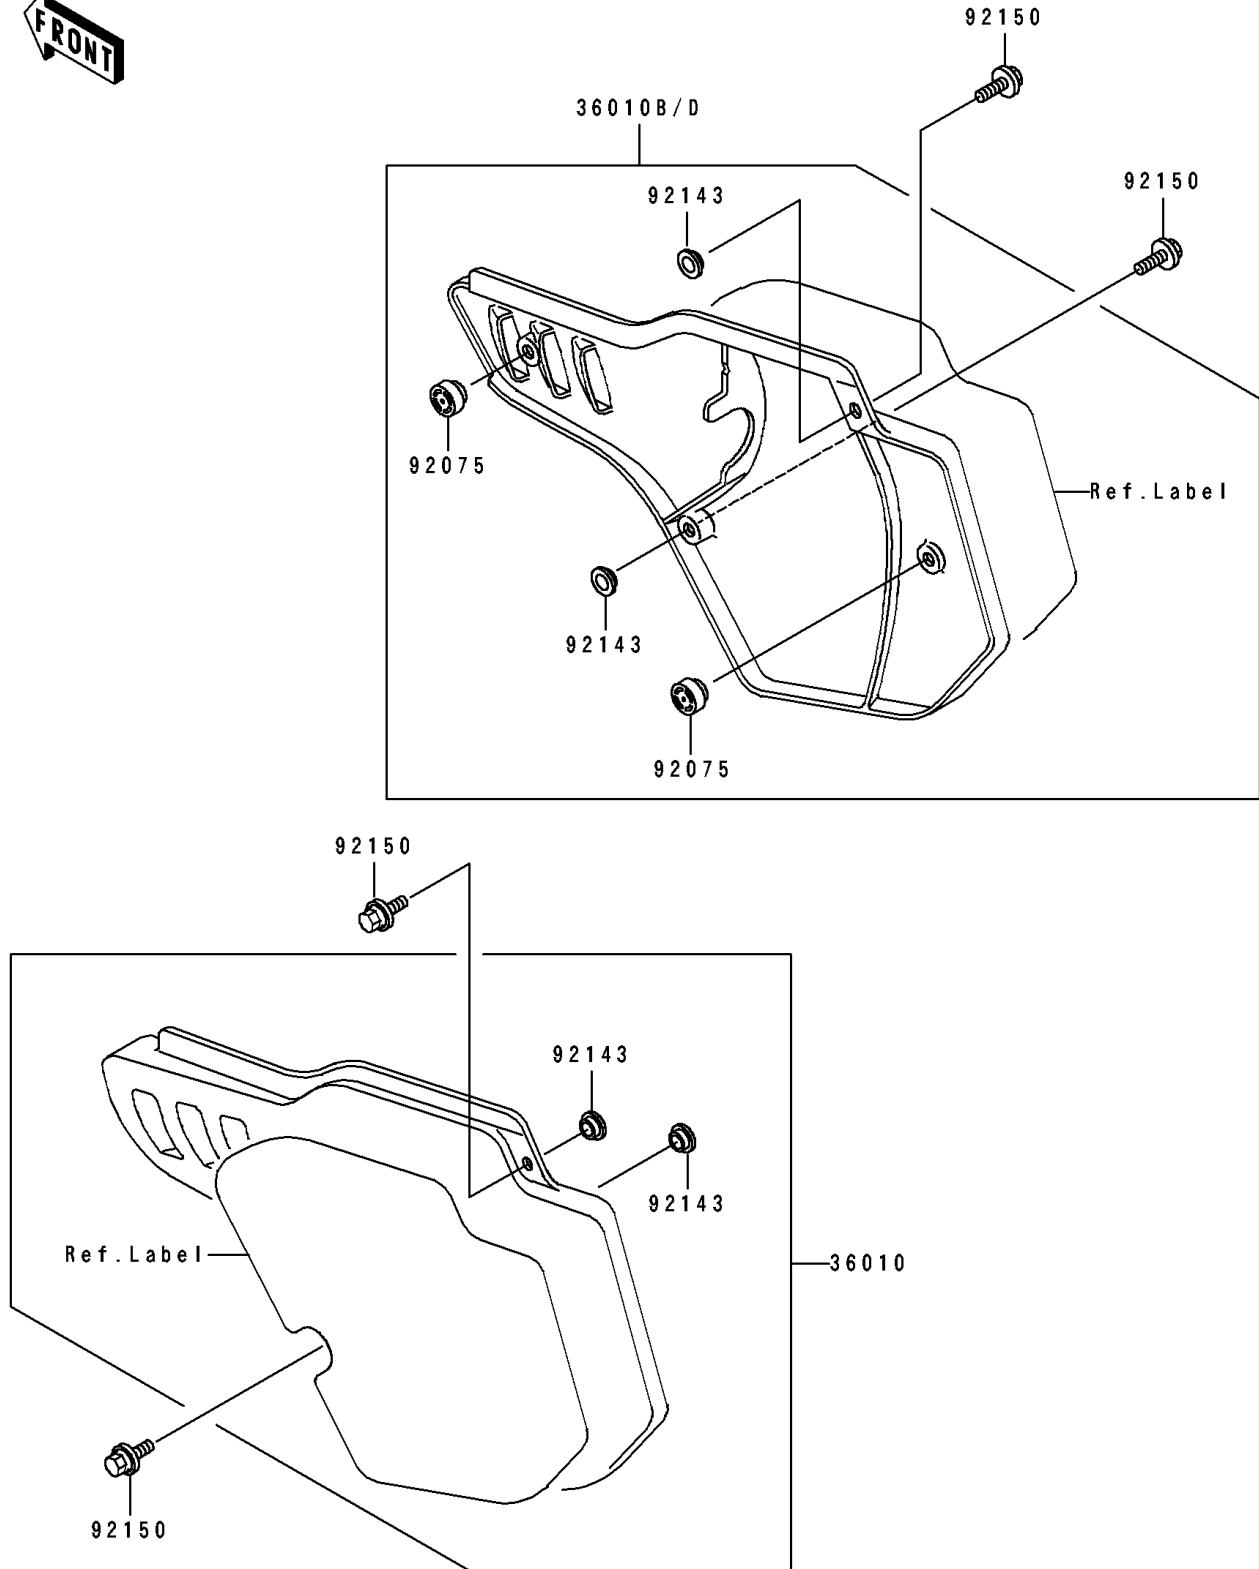

1990 KX500 PARTS DIAGRAM

Side Cover

F2611

1990 KX500 PARTS LIST

Side Cover

ITEM NAME	PART NUMBER	QUANTITY
COVER-SIDE,LH,L.GREEN (Ref # 36010)	36010-5023-6W	1
COVER-SIDE,RH,L.GREEN (Ref # 36010D)	36010-5187-6W	1
DAMPER (Ref # 92075)	92075-1598	2
COLLAR (Ref # 92143)	92143-1196	4
BOLT,6X20 (Ref # 92150)	92150-1339	4