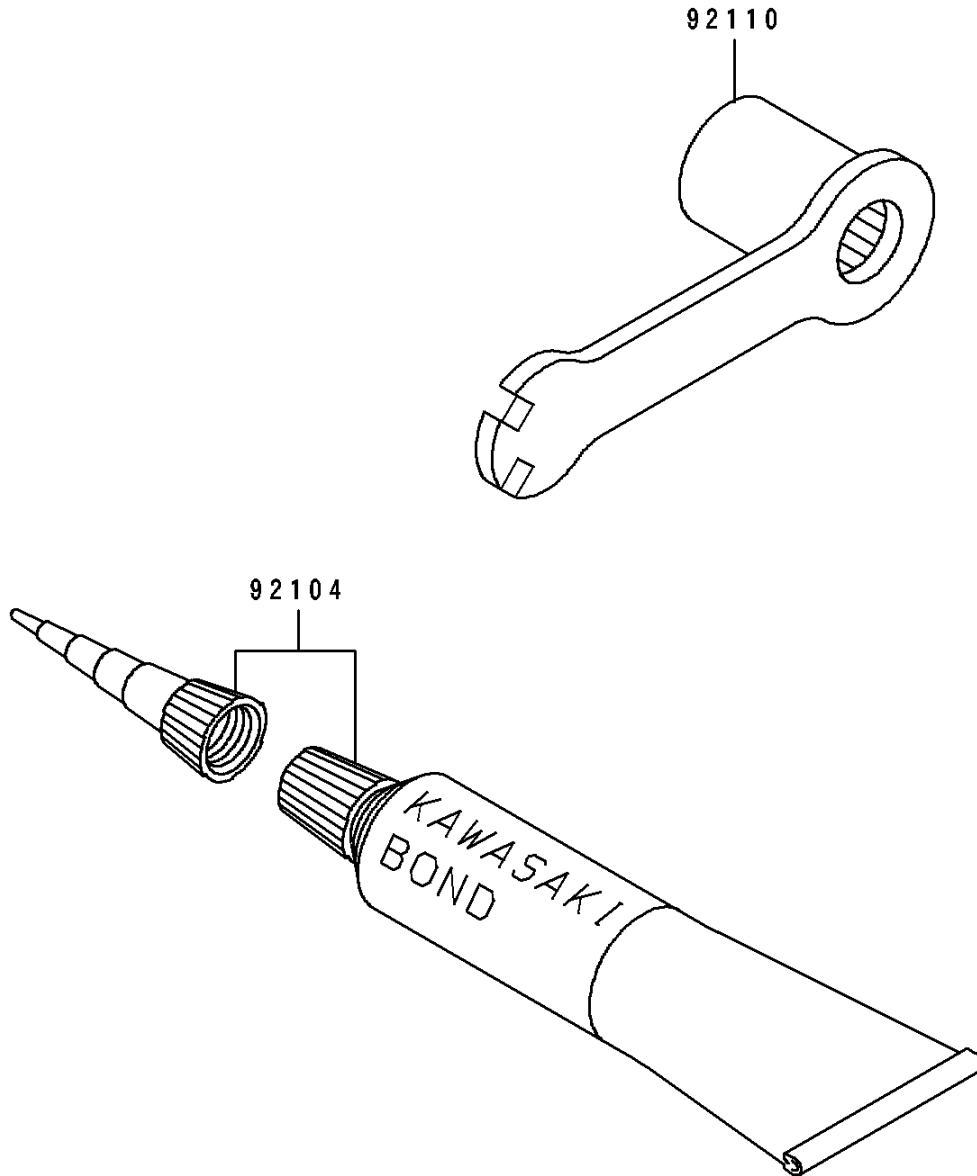

# 1989 KX500 PARTS DIAGRAM

Tool

F 2 8 1 0

## 1989 KX500 PARTS LIST

### Tool

ITEM NAME	PART NUMBER	QUANTITY
GASKET-LIQUID,TUBE,100G,SILVER (Ref # 92104)	92104-002	1
TOOL-WRENCH,BOX,21MM&SPOKE (Ref # 92110)	92110-1142	1