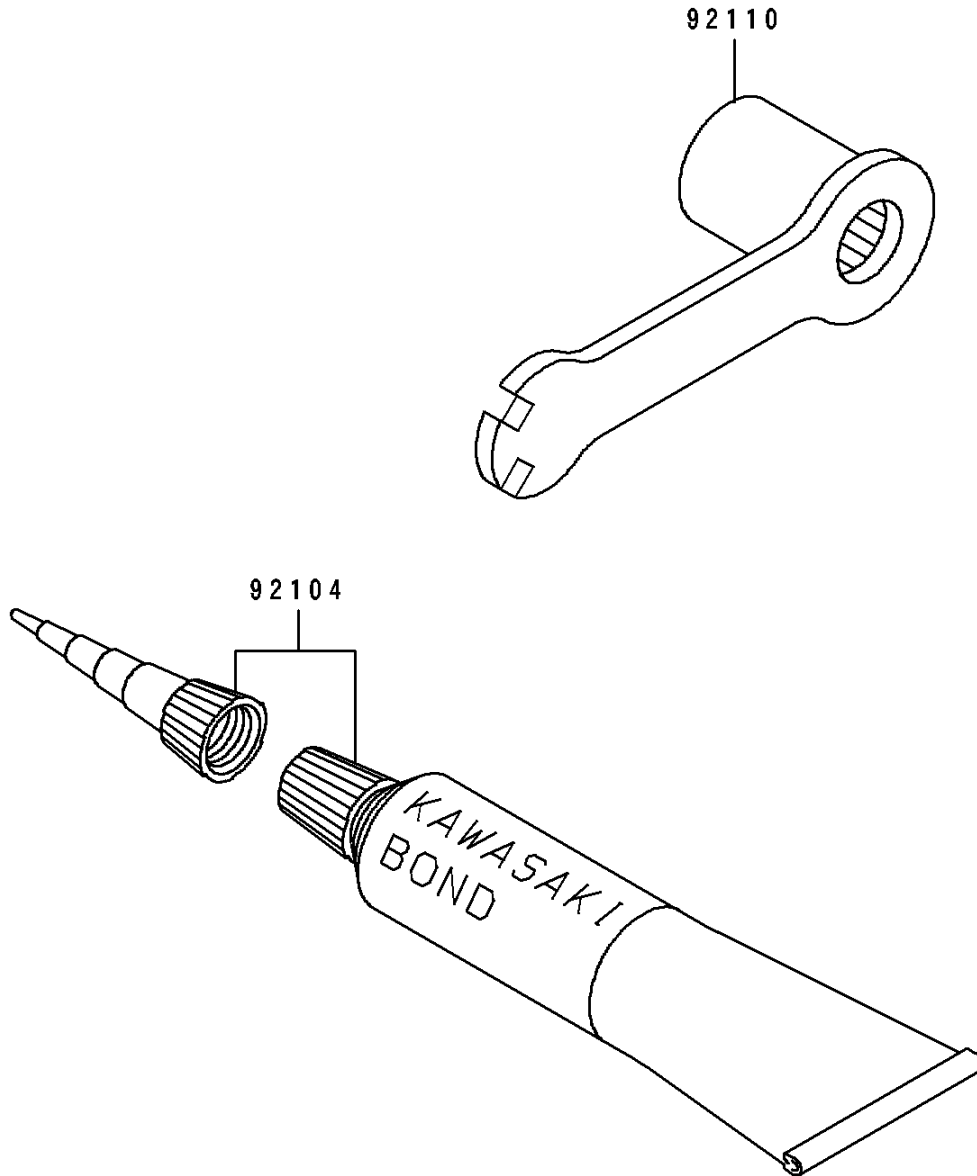

1989 KX500 PARTS DIAGRAM

Tool

F2810

1989 KX500 PARTS LIST

Tool

ITEM NAME	PART NUMBER	QUANTITY
GASKET-LIQUID,TUBE,100G,SILVER (Ref # 92104)	92104-002	1
TOOL-WRENCH,BOX,21MM&SPOKE (Ref # 92110)	92110-1142	1