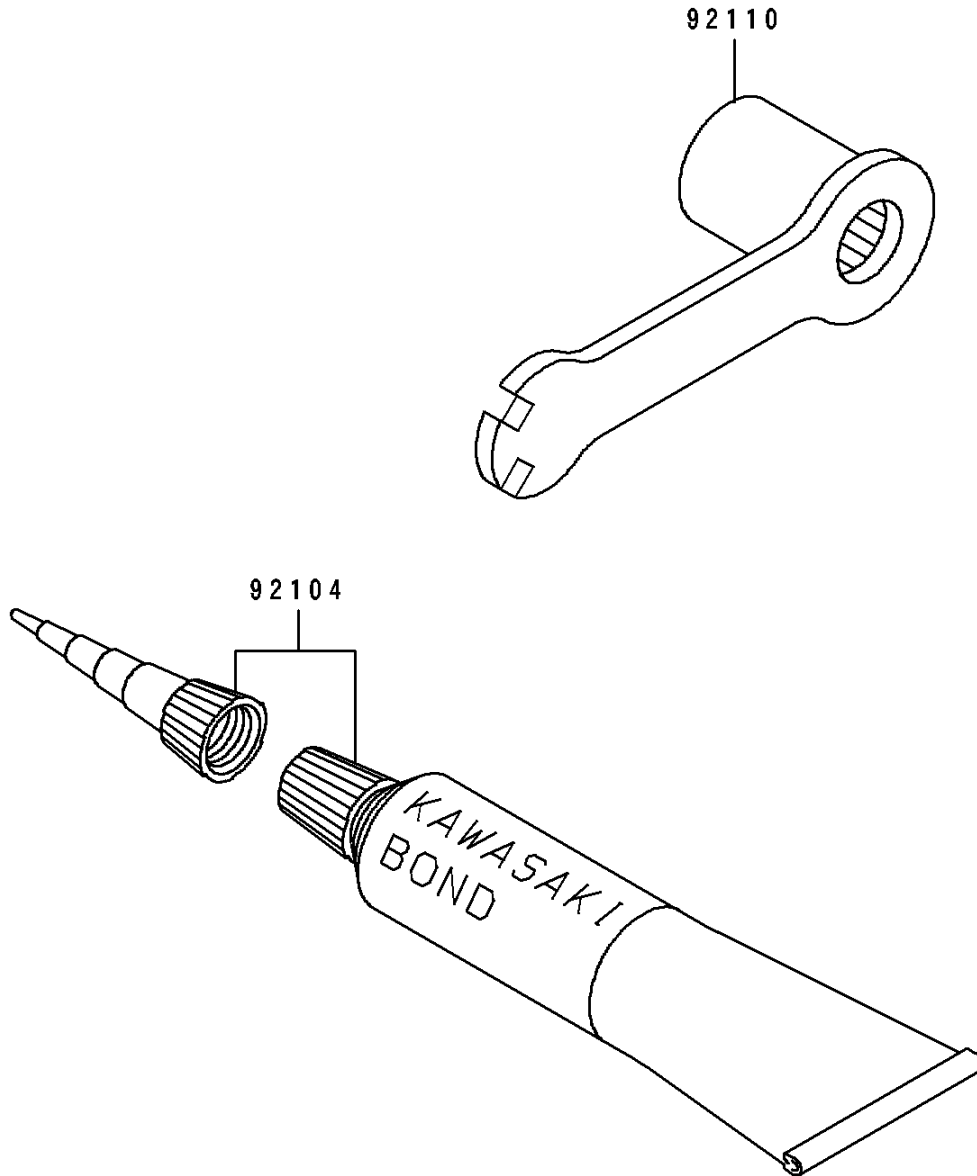

1990 KX500 PARTS DIAGRAM

Tool

F 2 8 1 0

1990 KX500 PARTS LIST

Tool

| ITEM NAME | PART NUMBER | QUANTITY |
|--|-------------|----------|
| GASKET-LIQUID,TUBE,100G,SILVER (Ref # 92104) | 92104-002 | 1 |
| TOOL-WRENCH,BOX,21MM&SPOKE (Ref # 92110) | 92110-1142 | 1 |