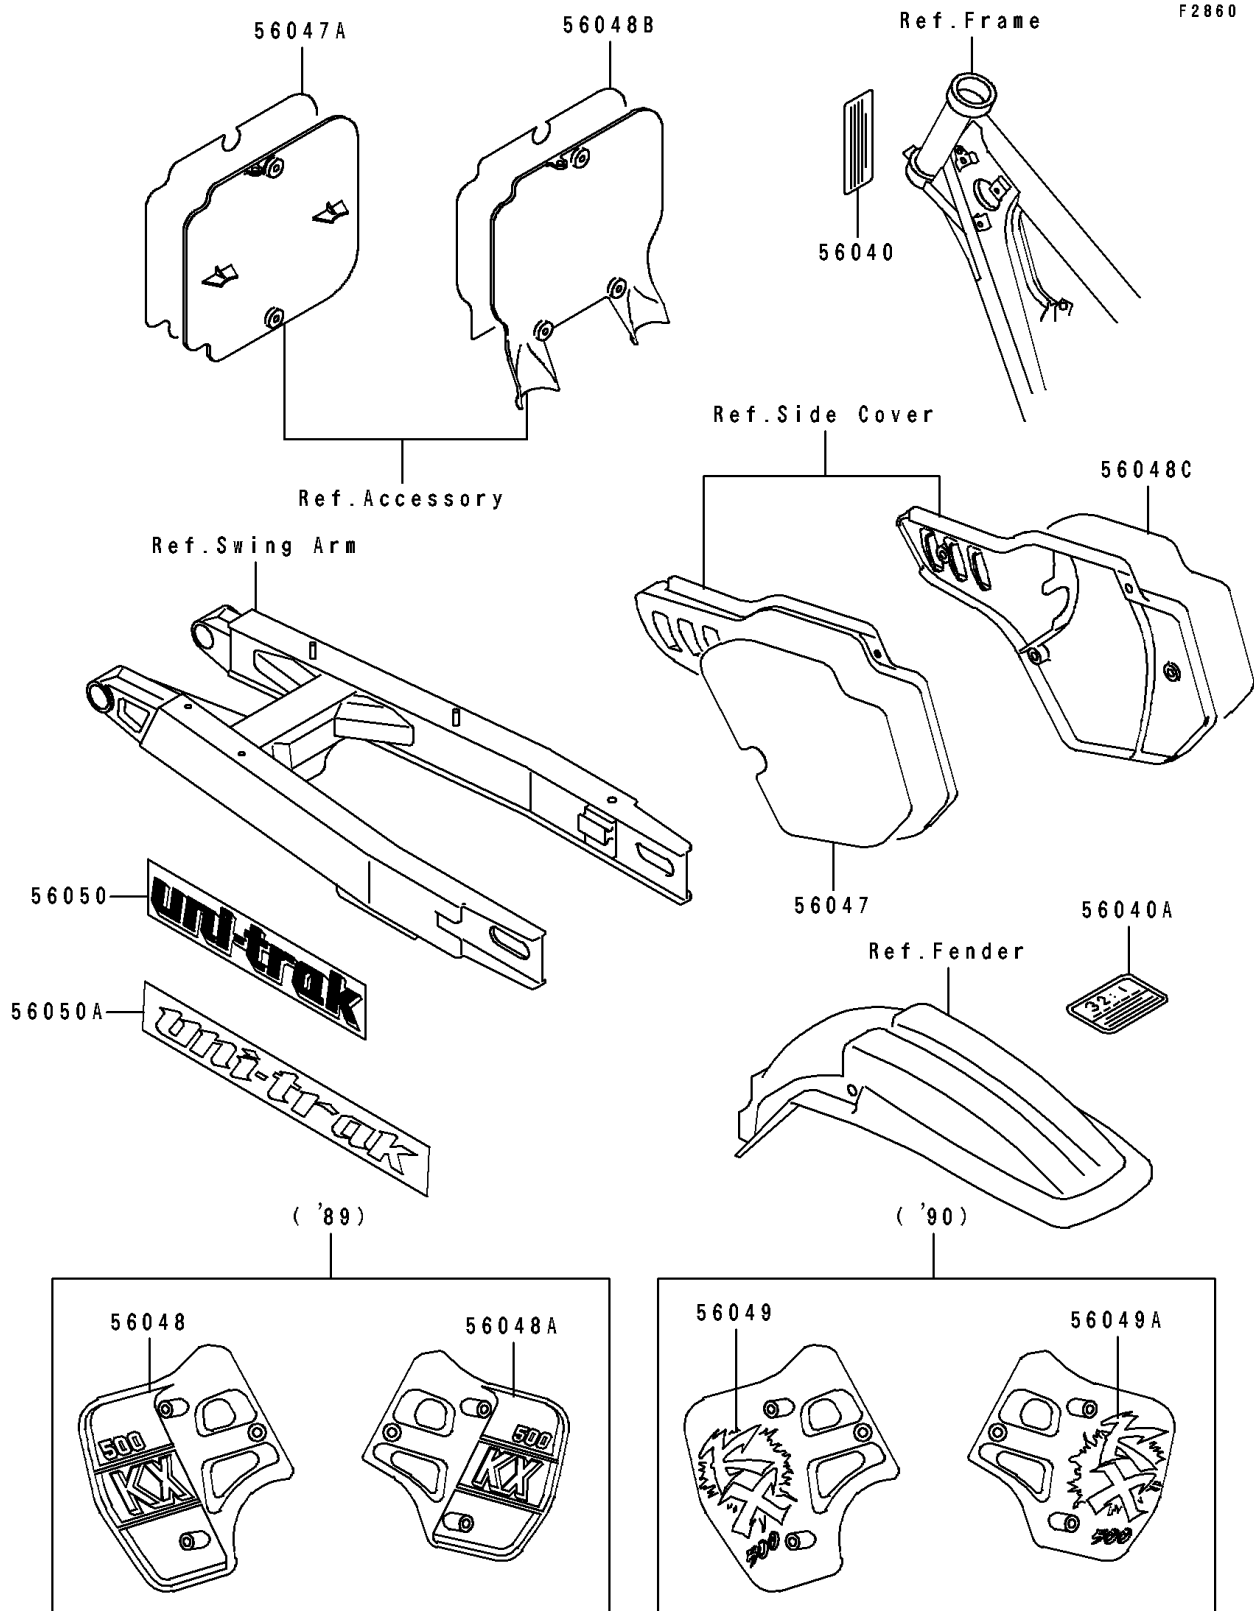

# 1990 KX500 PARTS DIAGRAM

Label(KX500-E1/E2)

# 1990 KX500 PARTS LIST

Label(KX500-E1/E2)

ITEM NAME	PART NUMBER	QUANTITY
LABEL-WARNING,NOISE (Ref # 56040)	56040-1101	1
LABEL-WARNING,GASOLINE/OIL (Ref # 56040A)	56040-1129	1
PATTERN,SIDE COVER,LH (Ref # 56047)	56047-1784	1
PATTERN,NUMBER PLATE (Ref # 56048B)	56048-1506	1
PATTERN,SIDE COVER,RH (Ref # 56048C)	56048-1524	1
PATTERN,SHROUD,LH (Ref # 56049)	56049-1311	1
PATTERN,SHROUD,RH (Ref # 56049A)	56049-1312	1
MARK,SWING ARM,UNI-TRAK (Ref # 56050A)	56050-1427	2