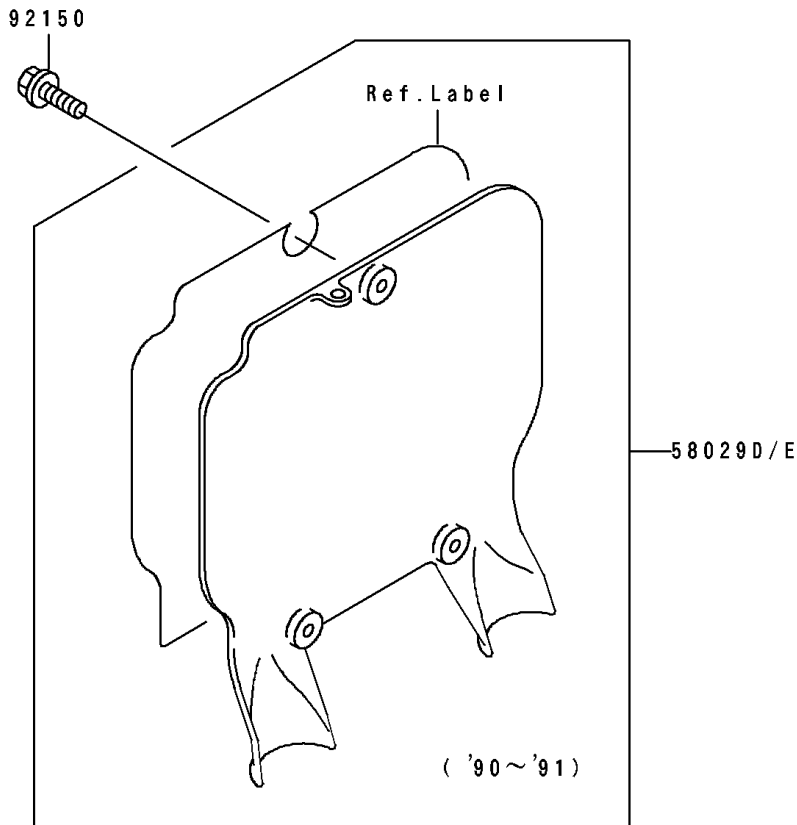

1990 KX500 PARTS DIAGRAM

Accessory

F2910

1990 KX500 PARTS LIST

Accessory

ITEM NAME	PART NUMBER	QUANTITY
PLATE-NUMBER,L.GREEN (Ref # 58029D)	58029-5027-6W	1
BOLT,6X14 (Ref # 92150)	92150-1340	3