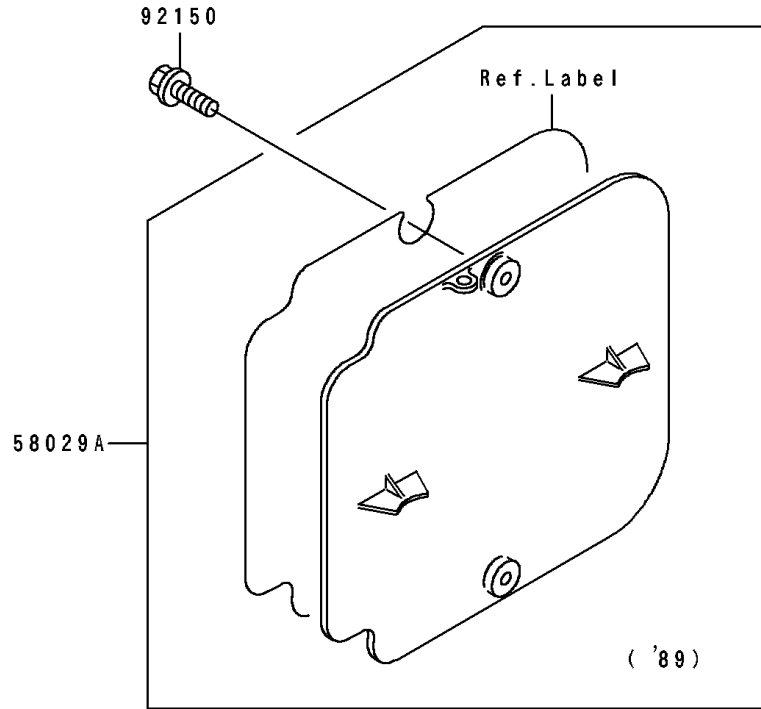

1990 KX500 PARTS DIAGRAM

Accessory

F2910

1990 KX500 PARTS LIST

Accessory

ITEM NAME	PART NUMBER	QUANTITY
PLATE-NUMBER,L.GREEN (Ref # 58029D)	58029-5027-6W	1
BOLT,6X14 (Ref # 92150)	92150-1340	3