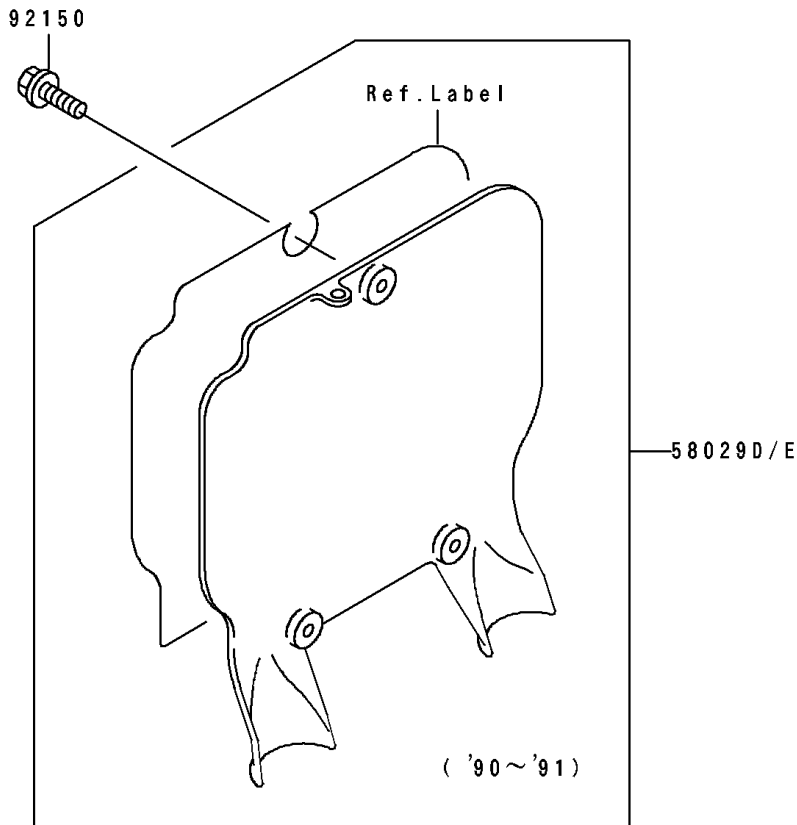

1991 KX500 PARTS DIAGRAM

Accessory

F2910

1991 KX500 PARTS LIST

Accessory

ITEM NAME	PART NUMBER	QUANTITY
PLATE-NUMBER,L.GREEN (Ref # 58029E)	58029-5028-6W	1
BOLT,6X14 (Ref # 92150)	92150-1340	3