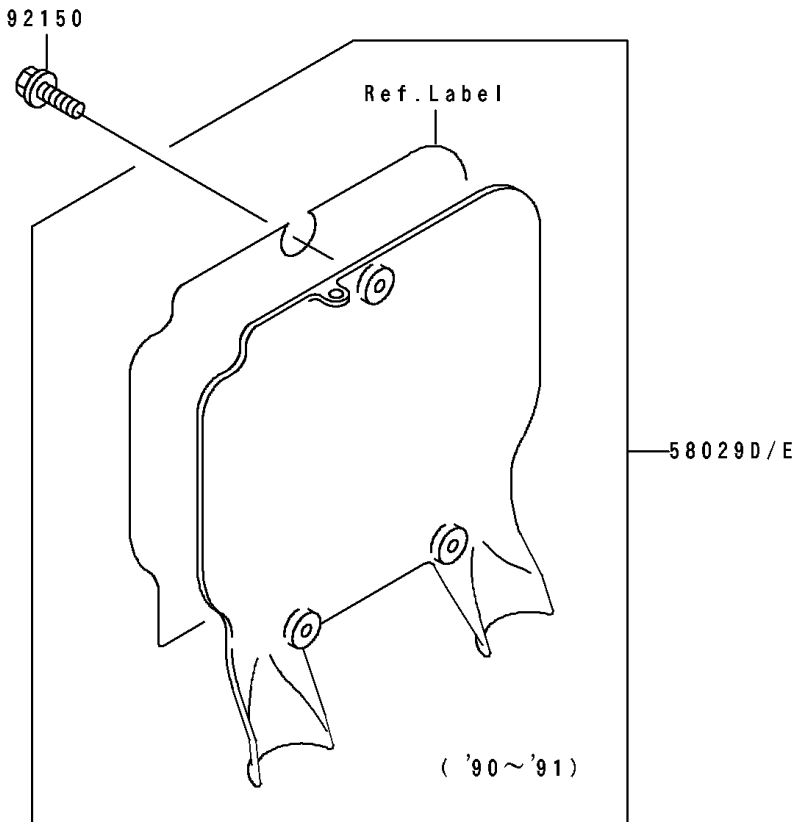

1991 KX500 PARTS DIAGRAM

Accessory

F2910

1991 KX500 PARTS LIST

Accessory

ITEM NAME	PART NUMBER	QUANTITY
PLATE-NUMBER,L.GREEN (Ref # 58029E)	58029-5028-6W	1
BOLT,6X14 (Ref # 92150)	92150-1340	3