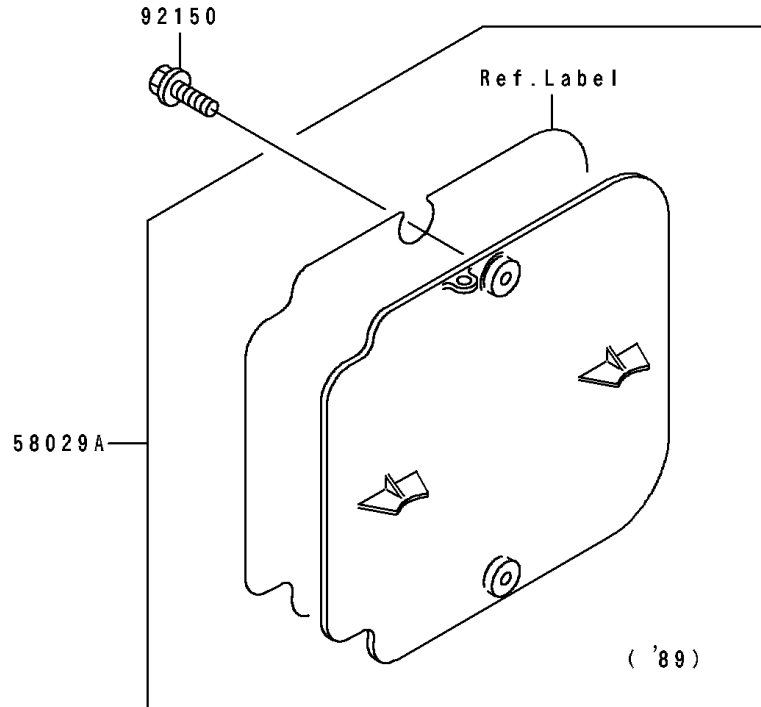

1991 KX500 PARTS DIAGRAM

Accessory

F2910

1991 KX500 PARTS LIST

Accessory

ITEM NAME	PART NUMBER	QUANTITY
PLATE-NUMBER,L.GREEN (Ref # 58029E)	58029-5028-6W	1
BOLT,6X14 (Ref # 92150)	92150-1340	3