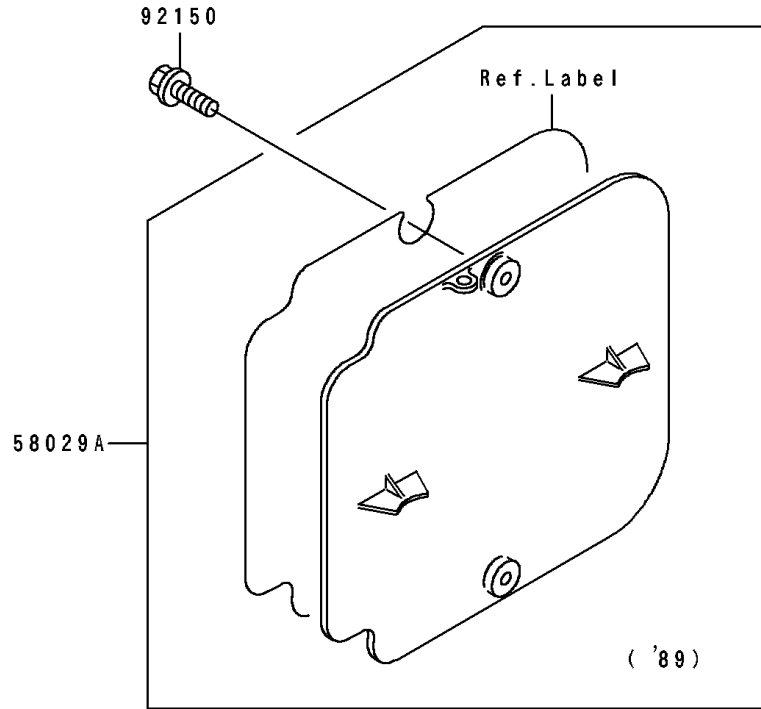

1991 KX500 PARTS DIAGRAM

Accessory

F2910

1991 KX500 PARTS LIST

Accessory

ITEM NAME	PART NUMBER	QUANTITY
PLATE-NUMBER,L.GREEN (Ref # 58029E)	58029-5028-6W	1
BOLT,6X14 (Ref # 92150)	92150-1340	3