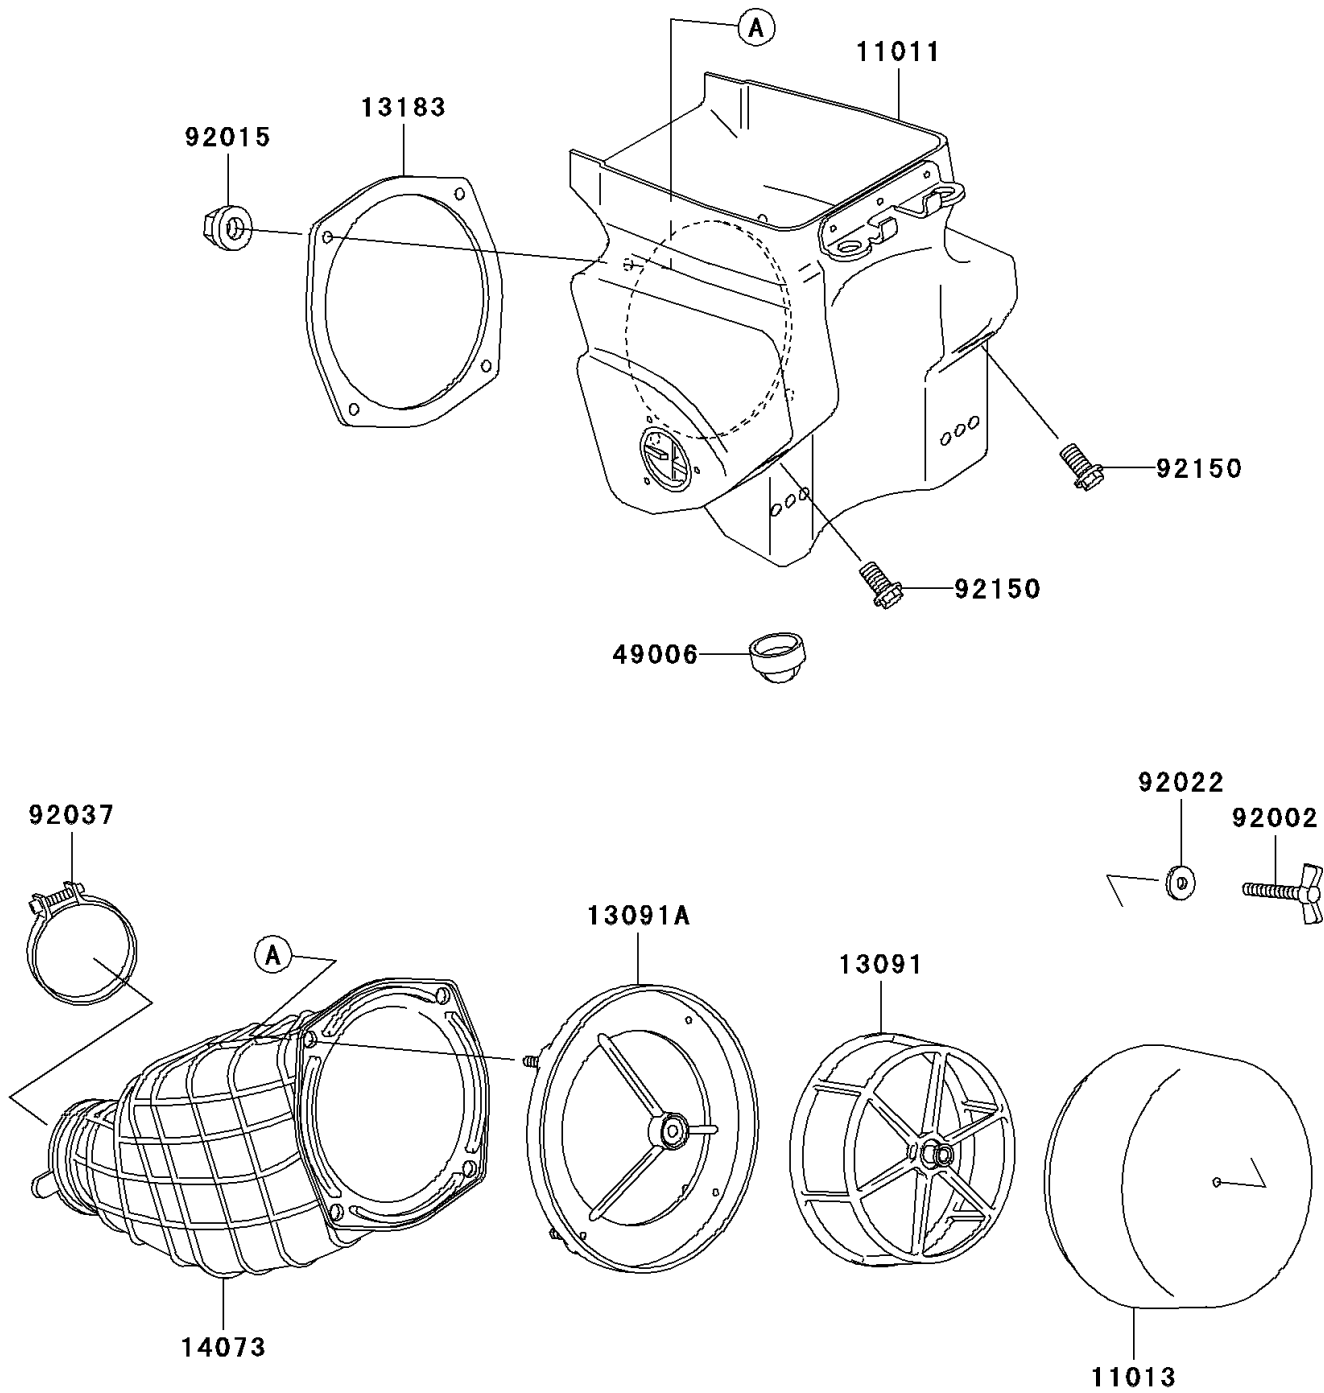

1998 KX500 PARTS DIAGRAM

Air Cleaner

E1130

1998 KX500 PARTS LIST

Air Cleaner

ITEM NAME	PART NUMBER	QUANTITY
CASE-AIR FILTER (Ref # 11011)	11011-1304	1
ELEMENT-AIR FILTER (Ref # 11013)	11013-1198	1
HOLDER,ELEMENT (Ref # 13091)	13091-1454	1
HOLDER (Ref # 13091A)	13091-1951	1
PLATE,DUCT FITTING (Ref # 13183)	13183-1046	1
DUCT (Ref # 14073)	14073-1360	1
BOOT (Ref # 49006)	49006-1248	1
BOLT,WING (Ref # 92002)	92002-1719	1
NUT,FLANGED,5MM (Ref # 92015)	92015-1259	4
WASHER,6.5X20X1.6 (Ref # 92022)	92022-125	1
CLAMP,AIR FILTER (Ref # 92037)	92037-1409	1
BOLT,FLANGED,6X16 (Ref # 92150)	92150-1506	2