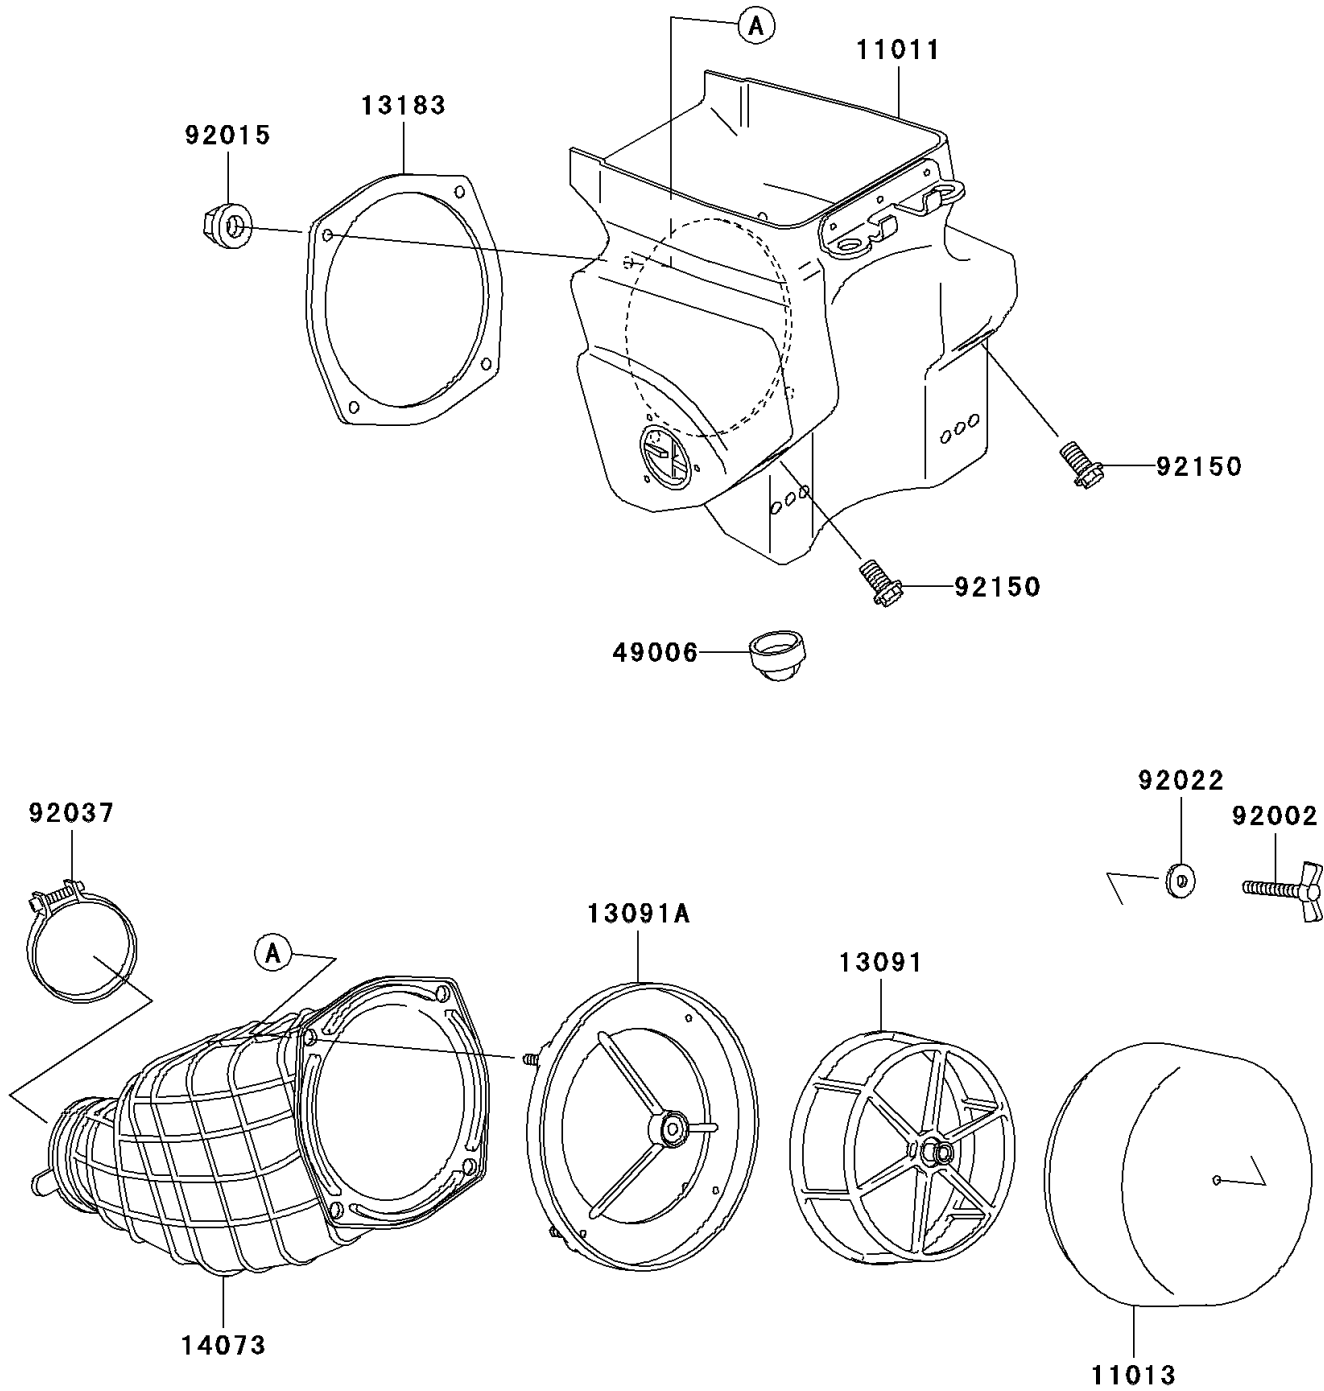

1999 KX500 PARTS DIAGRAM

Air Cleaner

E1130

1999 KX500 PARTS LIST

Air Cleaner

ITEM NAME	PART NUMBER	QUANTITY
CASE-AIR FILTER (Ref # 11011)	11011-1304	1
ELEMENT-AIR FILTER (Ref # 11013)	11013-1198	1
HOLDER,ELEMENT (Ref # 13091)	13091-1454	1
HOLDER (Ref # 13091A)	13091-1951	1
PLATE,DUCT FITTING (Ref # 13183)	13183-1046	1
DUCT (Ref # 14073)	14073-1360	1
BOOT (Ref # 49006)	49006-1248	1
BOLT,WING (Ref # 92002)	92002-1719	1
NUT,FLANGED,5MM (Ref # 92015)	92015-1259	4
WASHER,6.5X20X1.6 (Ref # 92022)	92022-125	1
CLAMP,AIR FILTER (Ref # 92037)	92037-1409	1
BOLT,FLANGED,6X16 (Ref # 92150)	92150-1506	2