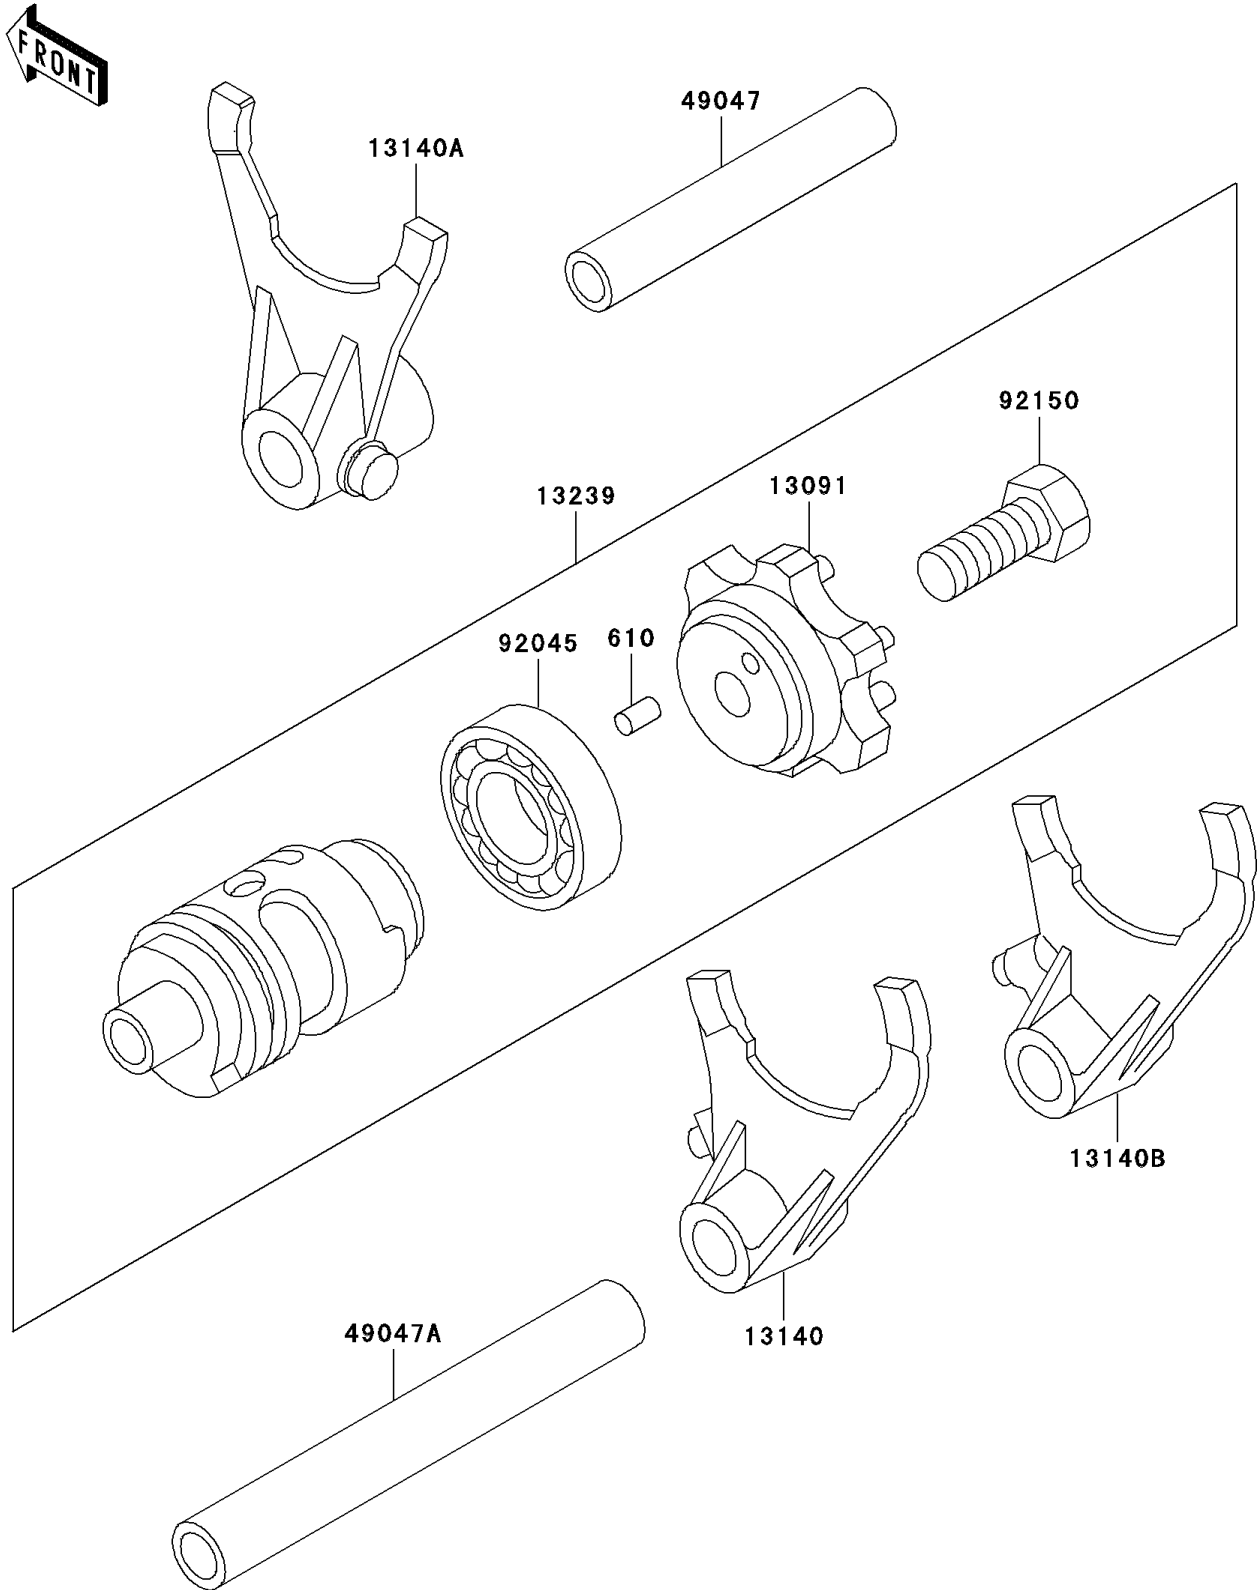

2001 KX500 PARTS DIAGRAM

Gear Change Drum/Shift Fork(s)

E1362

2001 KX500 PARTS LIST

Gear Change Drum/Shift Fork(s)

ITEM NAME	PART NUMBER	QUANTITY
ROLLER,4X8 (Ref # 610)	610A0408	1
HOLDER,CHANGE DRUM (Ref # 13091)	13091-1555	1
FORK-SHIFT,2ND&3RD (Ref # 13140)	13140-1058	1
FORK-SHIFT,4TH&TOP (Ref # 13140A)	13140-1059	1
FORK-SHIFT,LOW (Ref # 13140B)	13140-1142	1
DRUM-ASSY-CHANGE (Ref # 13239)	13239-1143	1
ROD-SHIFT,5.9X10X64.5 (Ref # 49047)	49047-1063	1
ROD-SHIFT,5.9X10X81 (Ref # 49047A)	49047-1064	1
BEARING-BALL,#6905 (Ref # 92045)	92045-036	1
BOLT,8X18 (Ref # 92150)	92150-1490	1