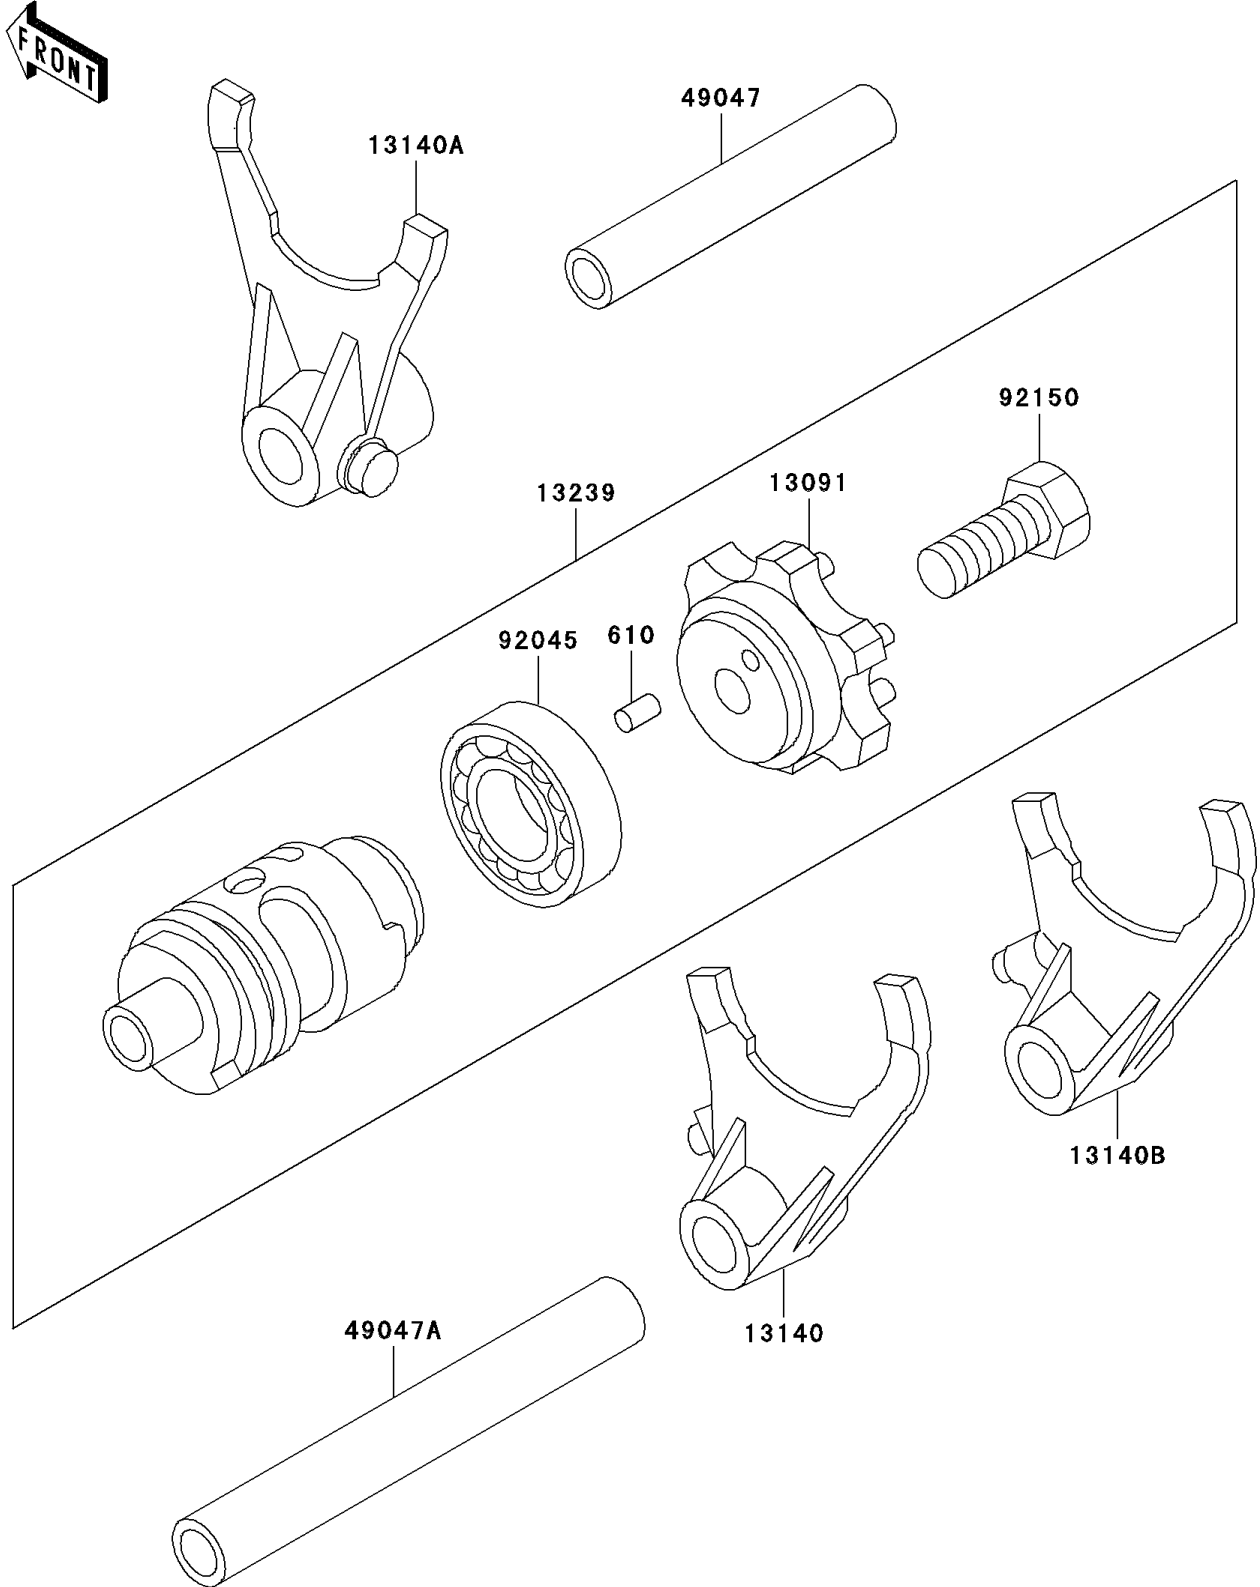

2001 KX500 PARTS DIAGRAM

Gear Change Drum/Shift Fork(s)

E1362

2001 KX500 PARTS LIST

Gear Change Drum/Shift Fork(s)

ITEM NAME	PART NUMBER	QUANTITY
ROLLER,4X8 (Ref # 610)	610A0408	1
HOLDER,CHANGE DRUM (Ref # 13091)	13091-1555	1
FORK-SHIFT,2ND&3RD (Ref # 13140)	13140-1058	1
FORK-SHIFT,4TH&TOP (Ref # 13140A)	13140-1059	1
FORK-SHIFT,LOW (Ref # 13140B)	13140-1142	1
DRUM-ASSY-CHANGE (Ref # 13239)	13239-1143	1
ROD-SHIFT,5.9X10X64.5 (Ref # 49047)	49047-1063	1
ROD-SHIFT,5.9X10X81 (Ref # 49047A)	49047-1064	1
BEARING-BALL,#6905 (Ref # 92045)	92045-036	1
BOLT,8X18 (Ref # 92150)	92150-1490	1