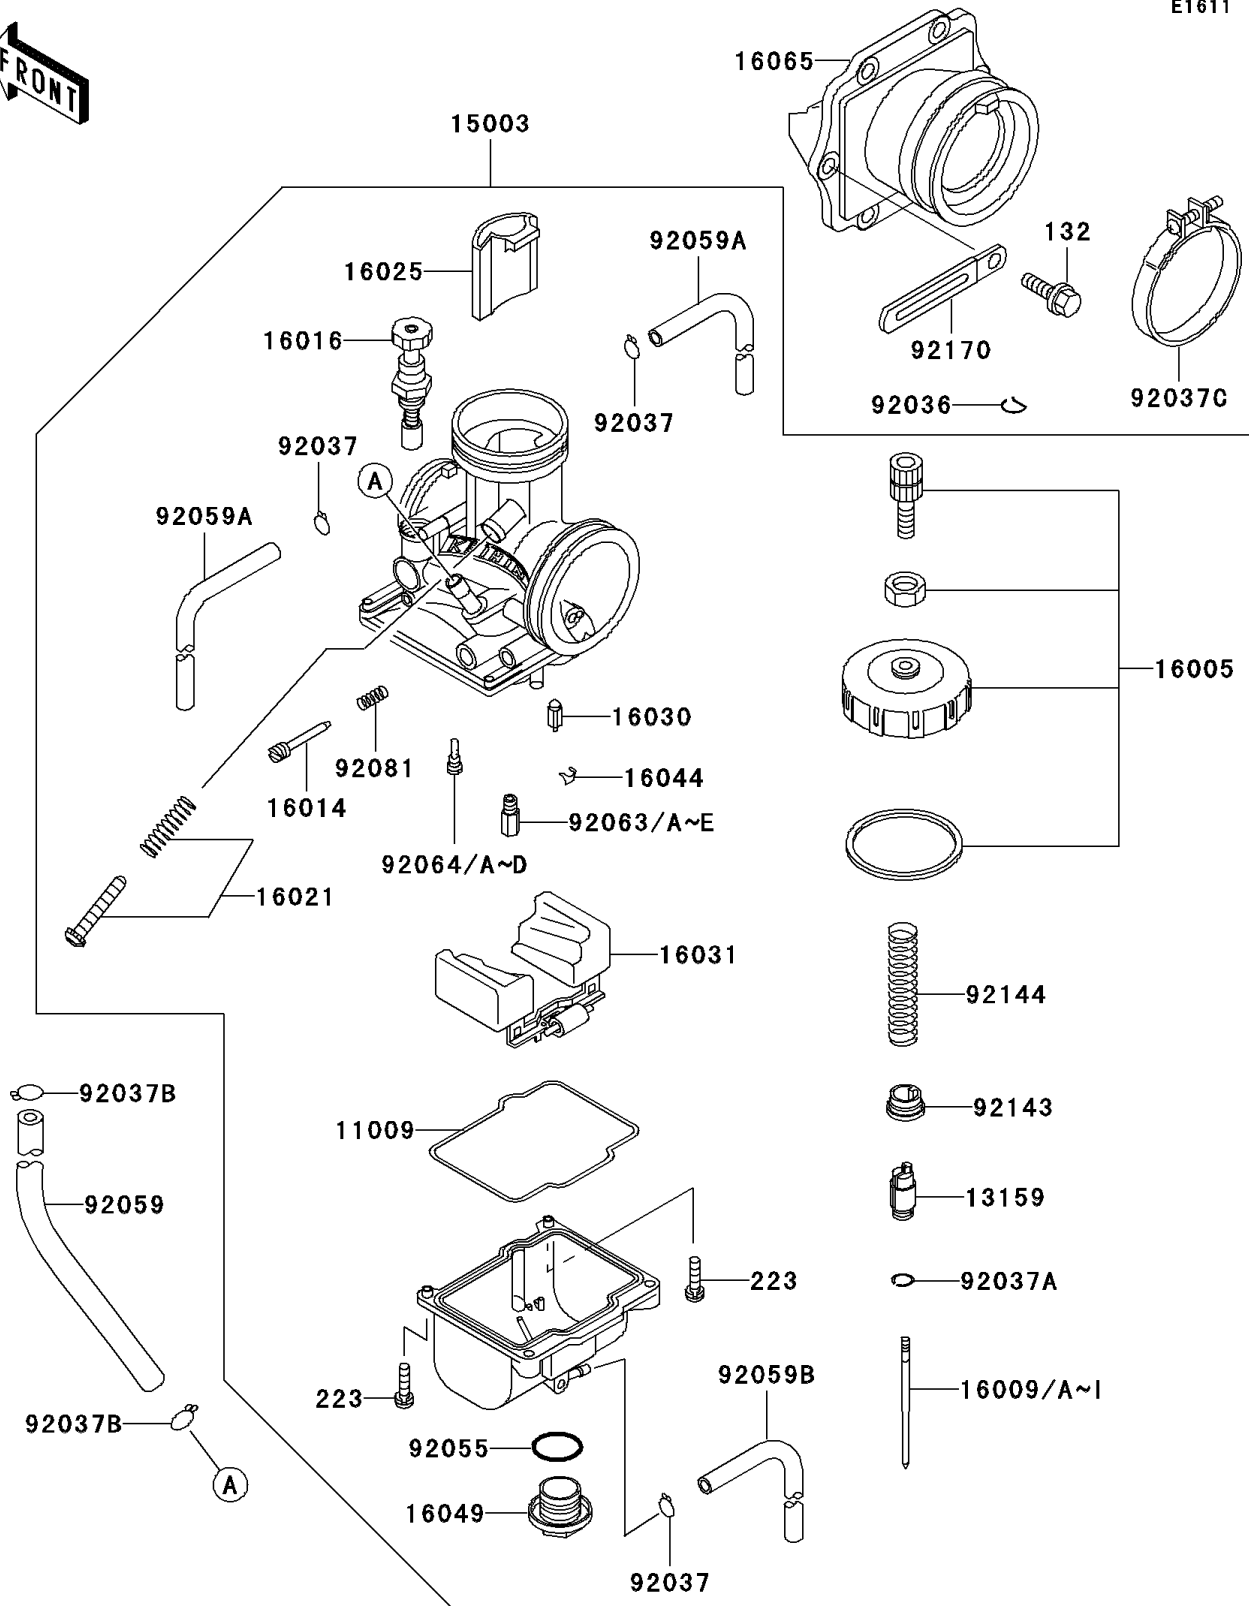

1998 KX500 PARTS DIAGRAM

Carburetor

E1611