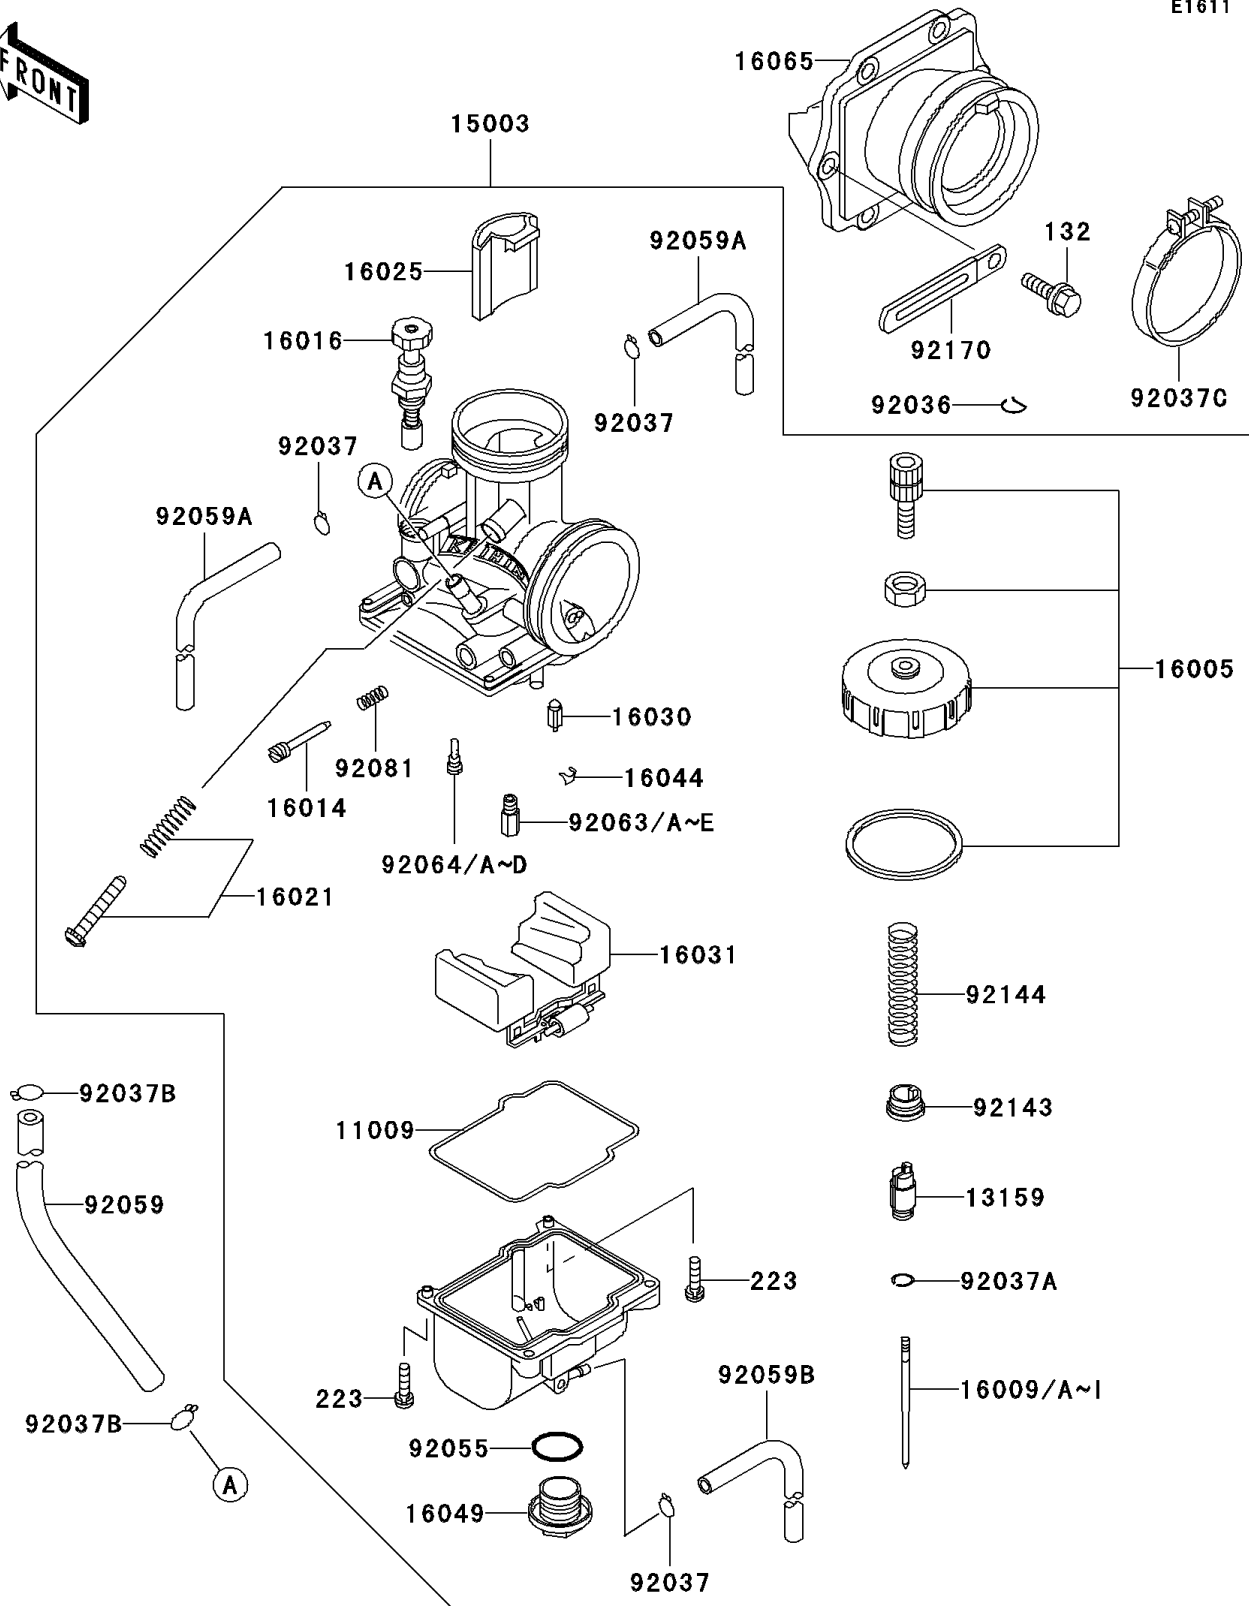

1999 KX500 PARTS DIAGRAM

Carburetor

E1611