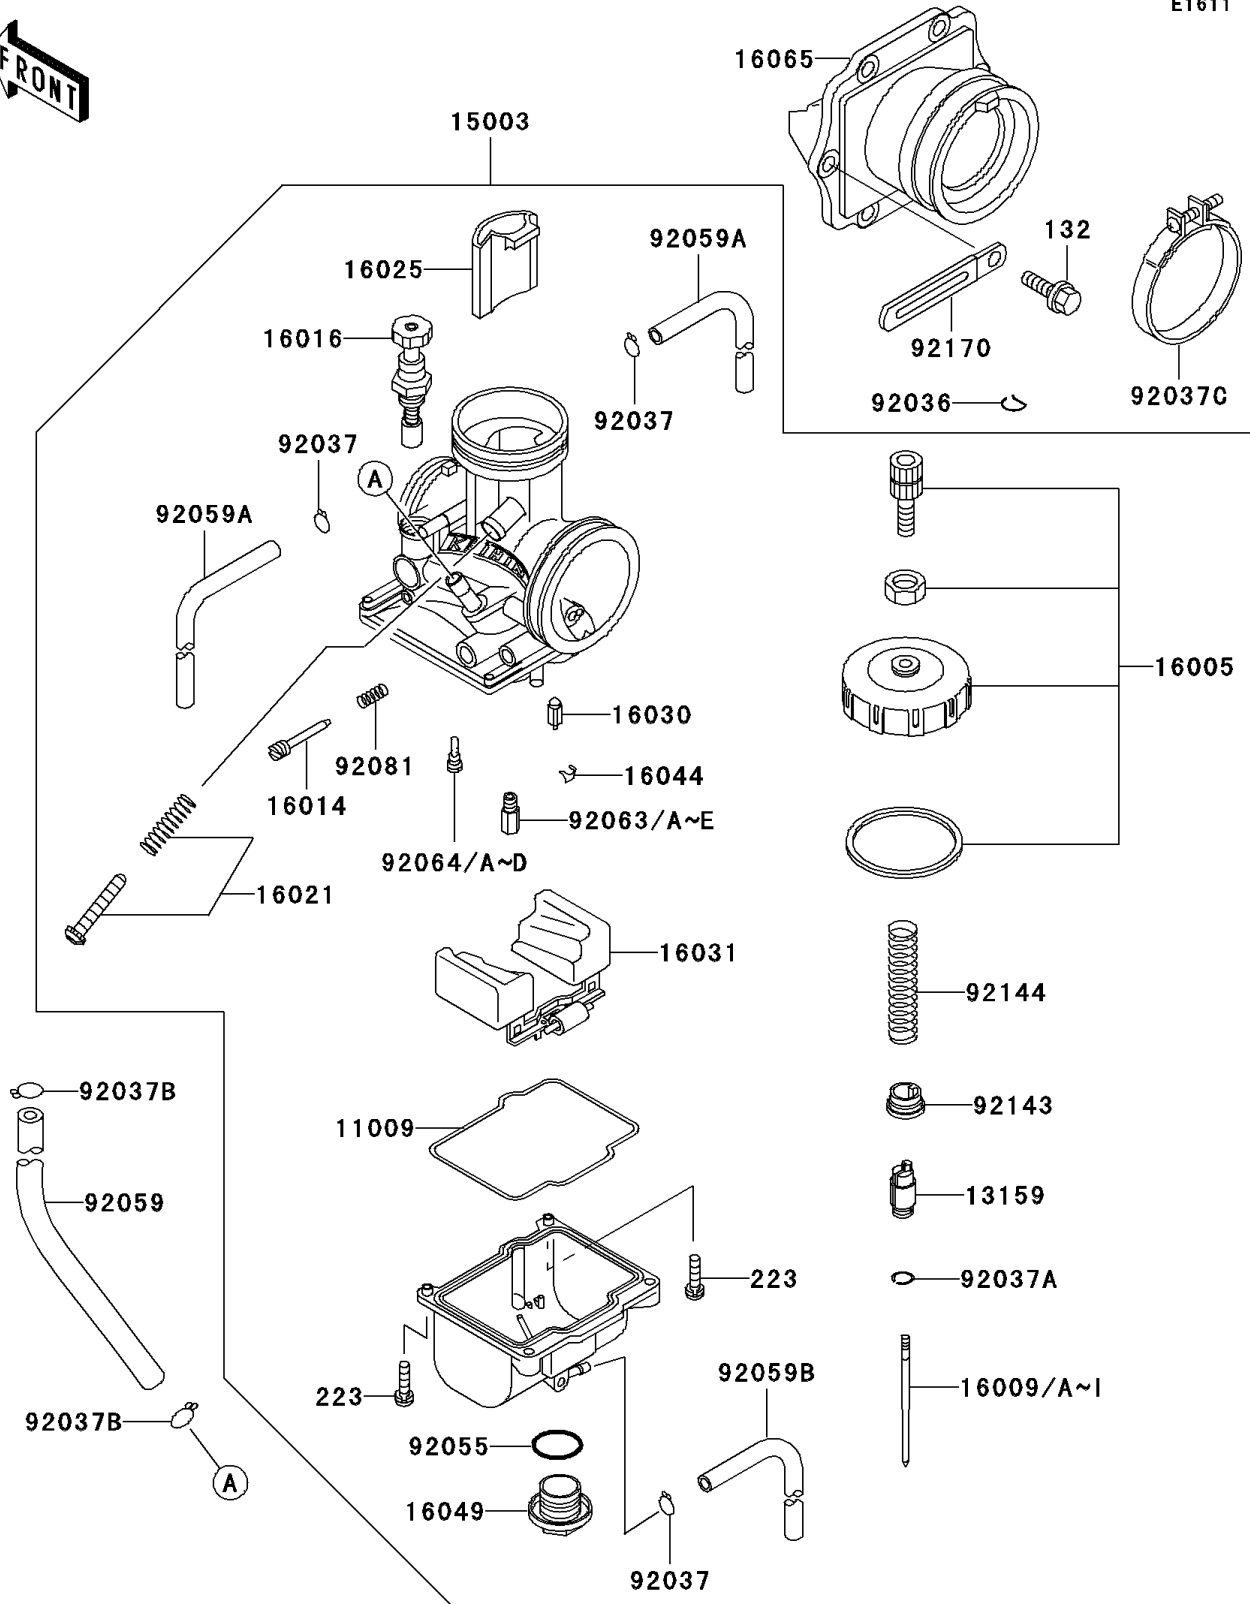

2002 KX500 PARTS DIAGRAM

Carburetor

E1611