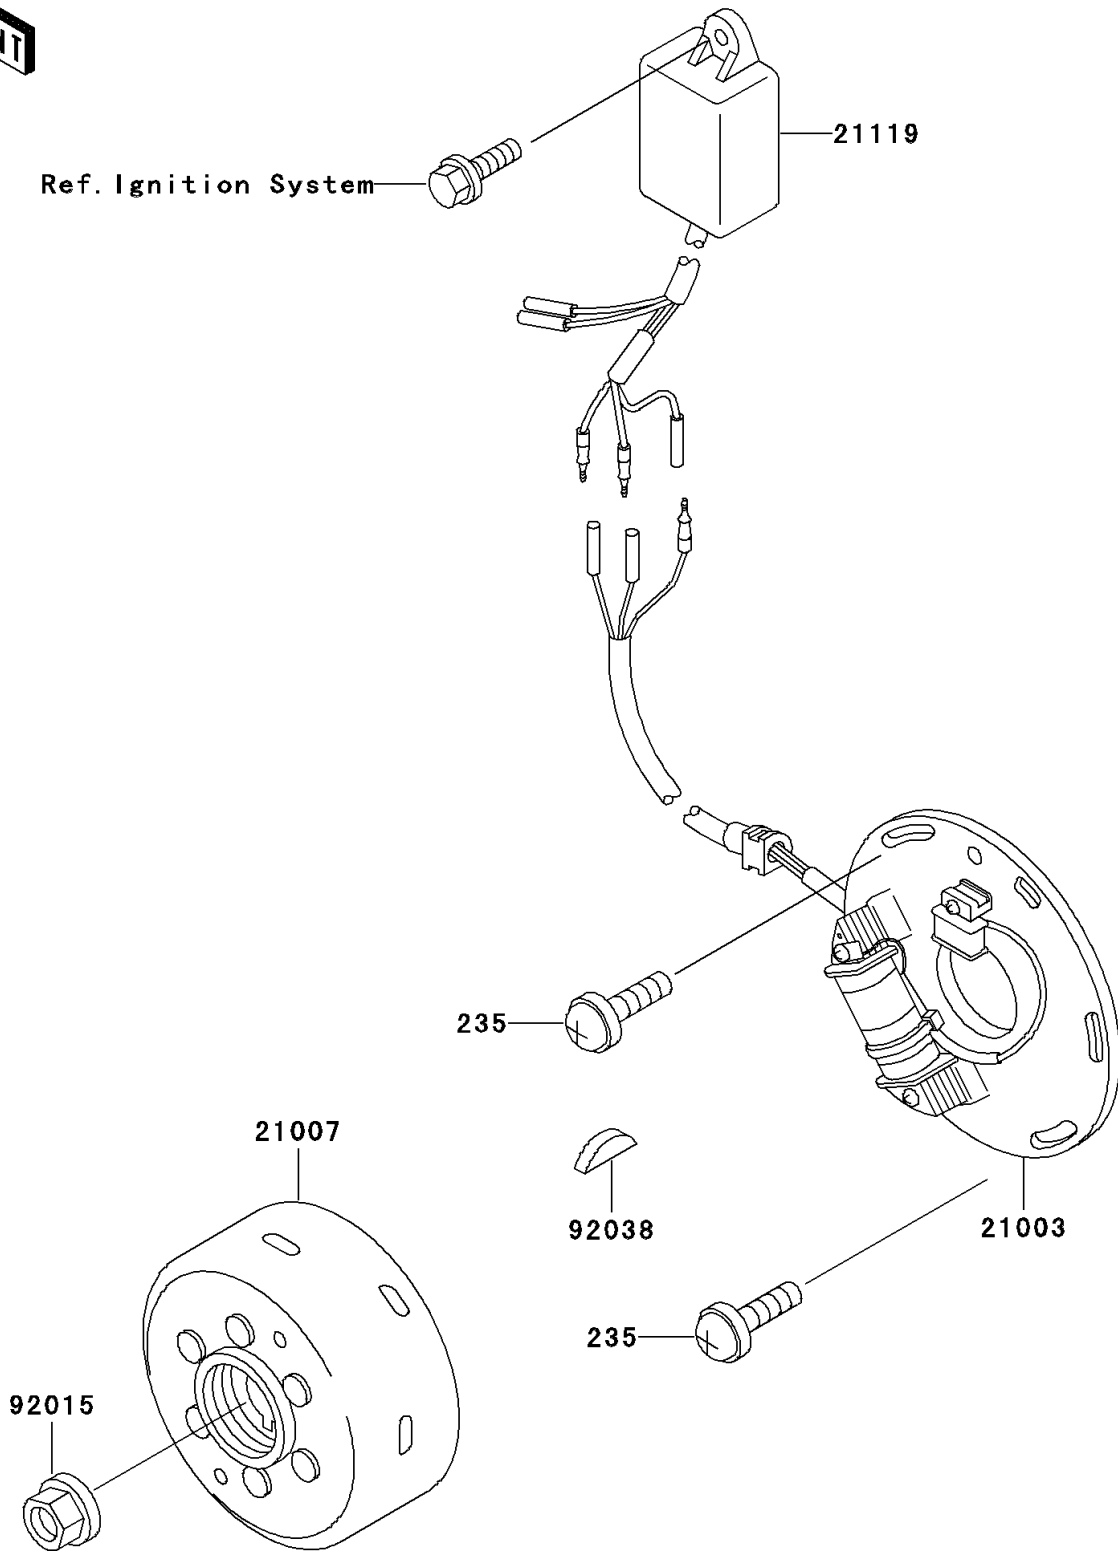

1999 KX500 PARTS DIAGRAM

Generator

E1810

1999 KX500 PARTS LIST

Generator

| ITEM NAME | PART NUMBER | QUANTITY |
|--------------------------------|-------------|----------|
| SCREW-PAN-WP-CROS (Ref # 235) | 235B0616 | 2 |
| STATOR (Ref # 21003) | 21003-1307 | 1 |
| ROTOR,MAGNETO (Ref # 21007) | 21007-1241 | 1 |
| IGNITER (Ref # 21119) | 21119-1267 | 1 |
| NUT,FLANGED,12MM (Ref # 92015) | 92015-1156 | 1 |
| KEY,WOODRUFF (Ref # 92038) | 92038-001 | 1 |