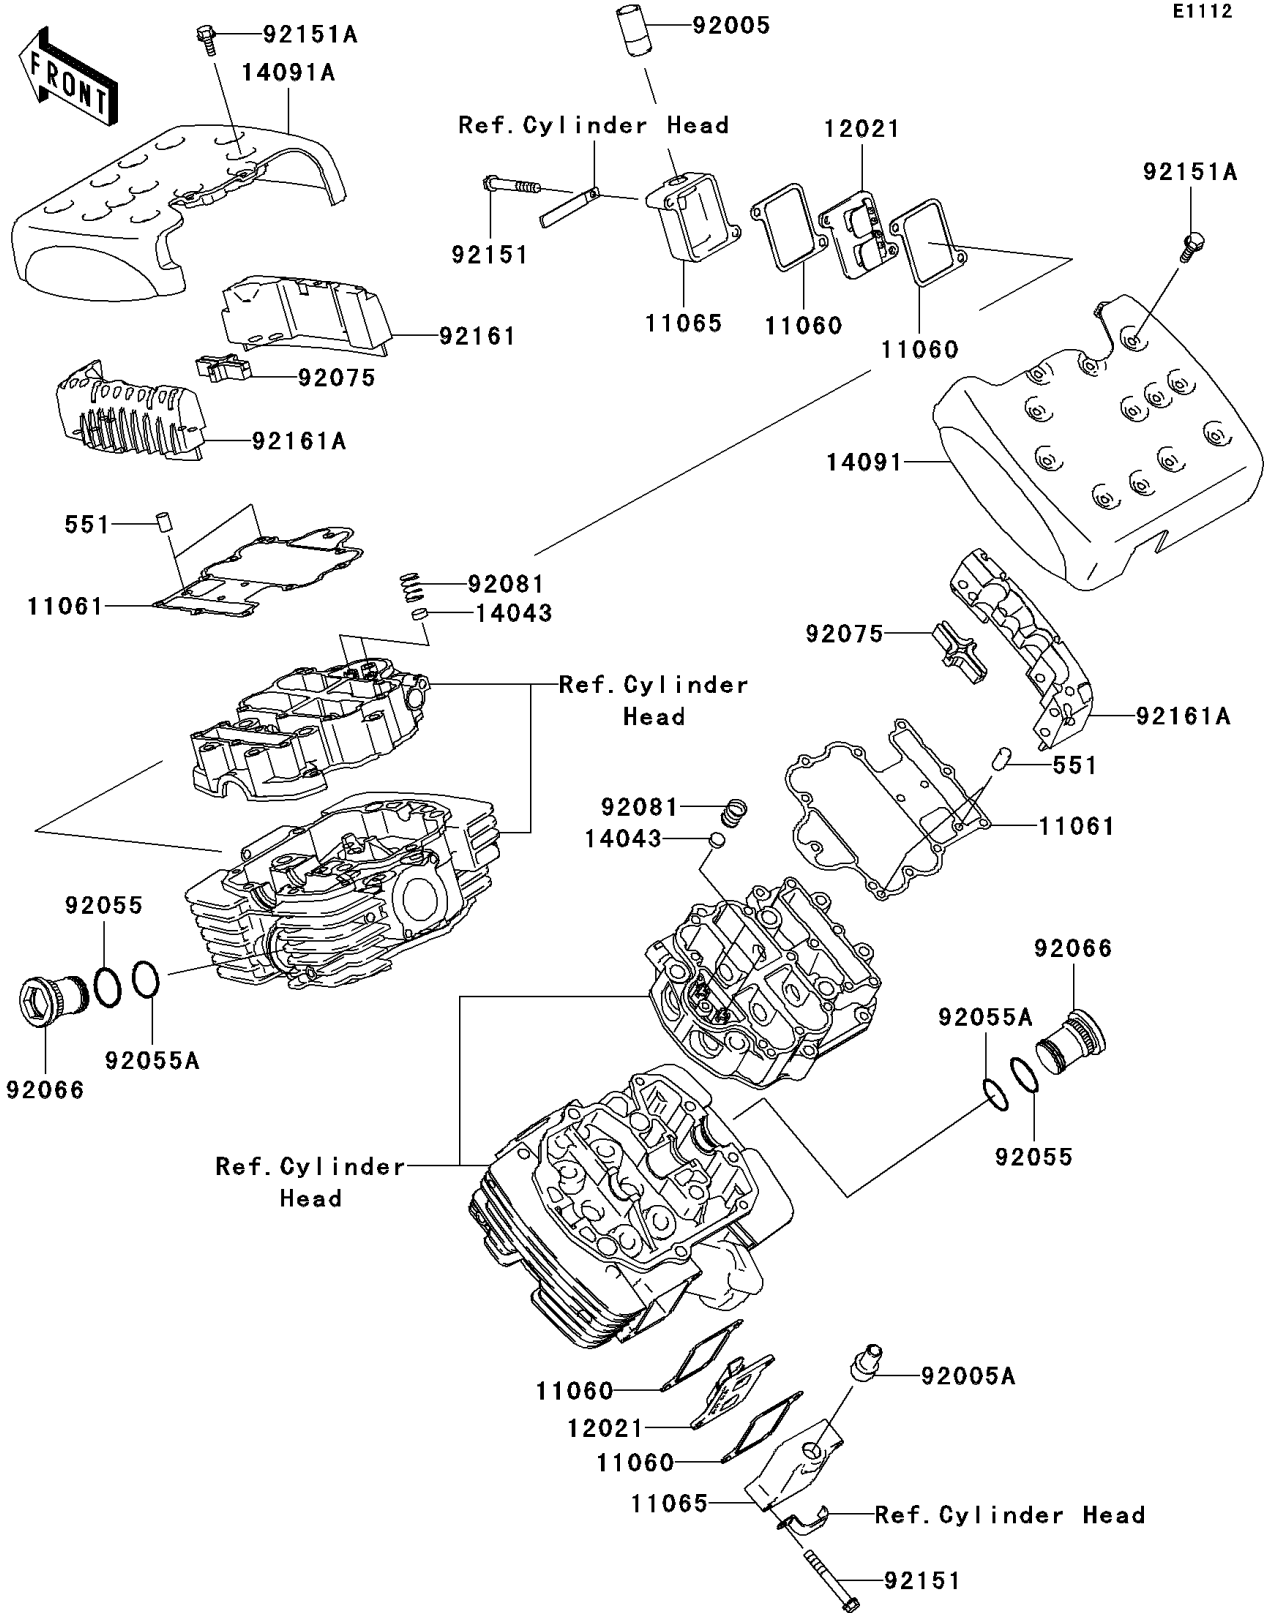

2008 Vulcan® 1600 Nomad™ PARTS DIAGRAM

Cylinder Head Cover

2008 Vulcan® 1600 Nomad™ PARTS LIST

Cylinder Head Cover

ITEM NAME	PART NUMBER	QUANTITY
-----------	-------------	----------