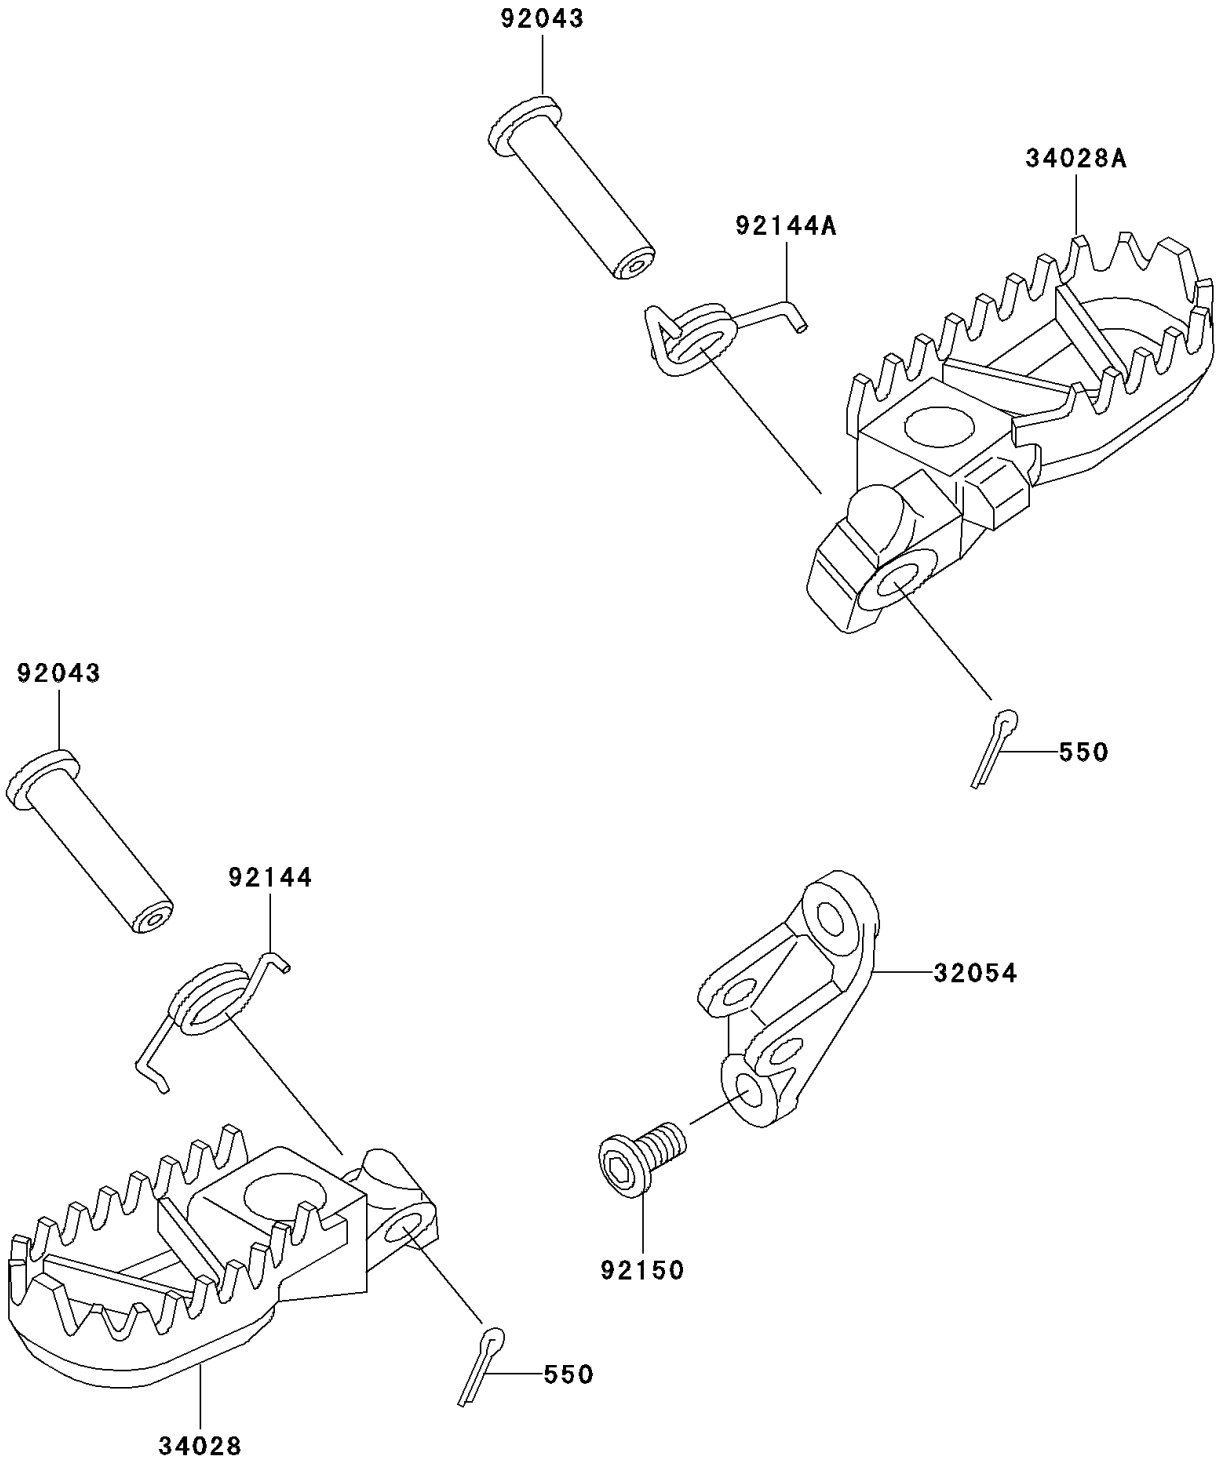

# 2002 KX500 PARTS DIAGRAM

Footrests

F2160

## 2002 KX500 PARTS LIST

### Footrests

ITEM NAME	PART NUMBER	QUANTITY
PIN-COTTER,3.0X20 (Ref # 550)	550S3020	2
BRACKET-STEP (Ref # 32054)	32054-1168	1
STEP,LH,SILVER NO.25 (Ref # 34028)	34028-1332-CE	1
STEP,RH,SILVER NO.25 (Ref # 34028A)	34028-1365-CE	1
PIN,10X45.5 (Ref # 92043)	92043-1372	2
SPRING,STEP,LH (Ref # 92144)	92144-1828	1
SPRING,STEP,RH (Ref # 92144A)	92144-1829	1
BOLT,SOCKET,10X20 (Ref # 92150)	92150-1255	2