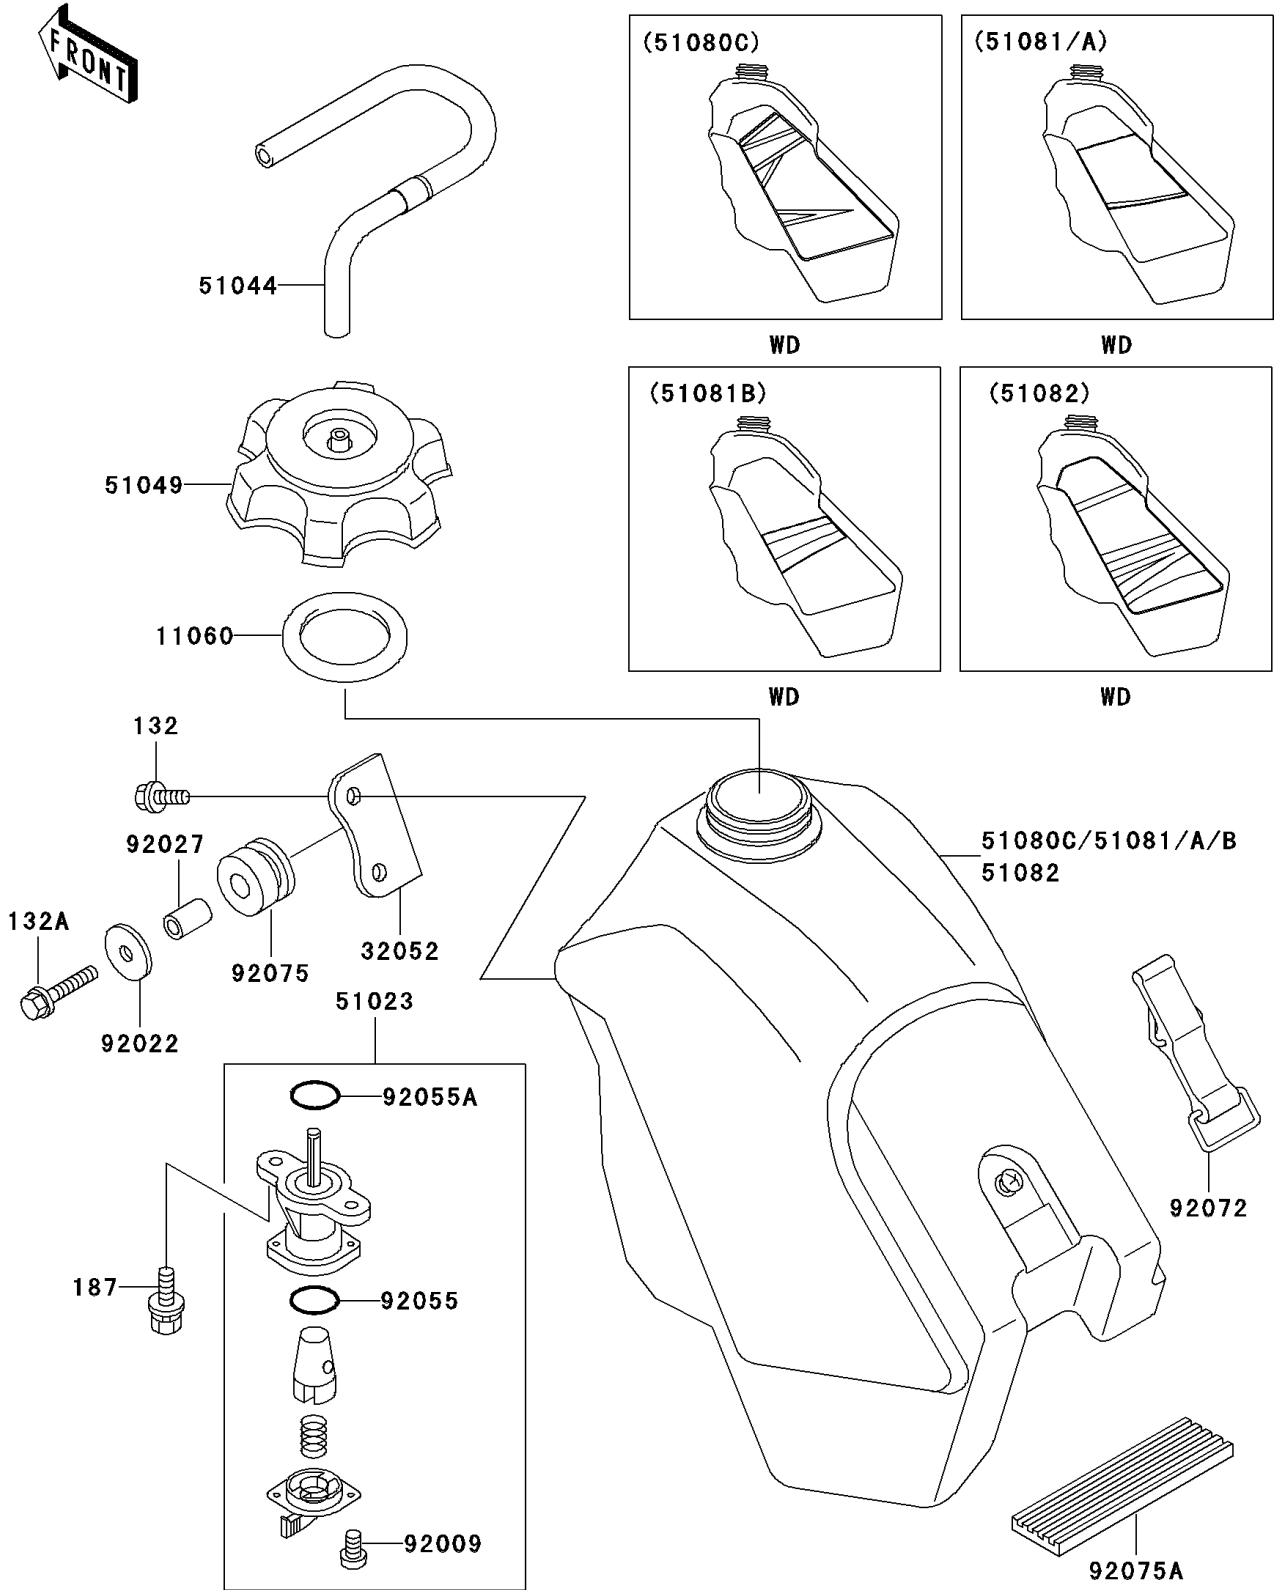

2001 KX500 PARTS DIAGRAM

Fuel Tank

F2410

2001 KX500 PARTS LIST

Fuel Tank

ITEM NAME	PART NUMBER	QUANTITY
BOLT-FLANGED-SMALL (Ref # 132)	132G0612	4
BOLT-FLANGED-SMALL (Ref # 132A)	132G0630	2
BOLT-UPSET-WSP (Ref # 187)	187B0616	2
GASKET,FUEL TANK CAP (Ref # 11060)	11060-1340	1
BRACKET-TANK (Ref # 32052)	32052-1169	2
TAP-ASSY,FUEL (Ref # 51023)	51023-1115	1
TUBE-ASSY (Ref # 51044)	51044-1185	1
CAP-TANK,FUEL (Ref # 51049)	51049-1108	1
TANK-COMP-FUEL,L.GREEN (Ref # 51081B)	51081-5379-6W	1
SCREW,3X8 (Ref # 92009)	92009-1386	2
WASHER,6.5X24X2 (Ref # 92022)	92022-1690	2
COLLAR,6.8X10X17 (Ref # 92027)	92027-1833	2
RING-O,FUEL TAP LEVER (Ref # 92055)	92055-1299	1
RING-O,FUEL TAP PACKING (Ref # 92055A)	92055-1300	1
BAND,FUEL TANK (Ref # 92072)	92072-1229	1
DAMPER (Ref # 92075)	92075-1660	2
DAMPER,FUEL TANK (Ref # 92075A)	92075-1987	1