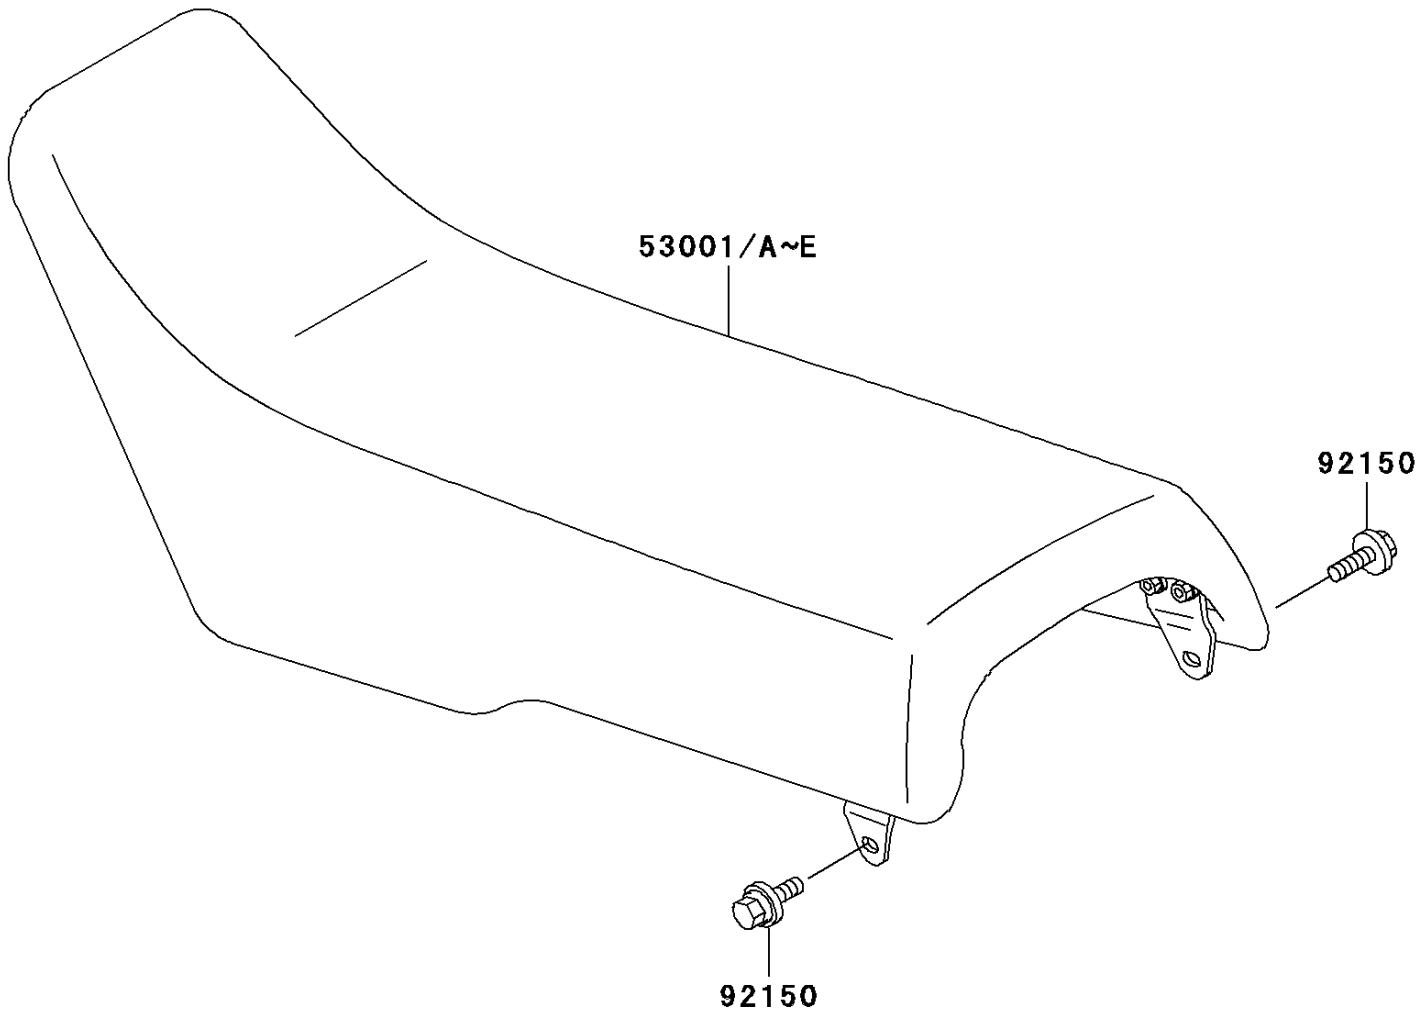

2001 KX500 PARTS DIAGRAM

Seat

F2510

2001 KX500 PARTS LIST

Seat

ITEM NAME	PART NUMBER	QUANTITY
SEAT-ASSY,LOW HEIGHT,BLACK (Ref # 53001C)	53001-1953-MW	1
SEAT-ASSY,MIDDLE HEIGHT,BLACK (Ref # 53001D)	53001-1954-MW	1
SEAT-ASSY,HIGH HEIGHT,BLACK (Ref # 53001E)	53001-1955-MW	1
BOLT,6X20 (Ref # 92150)	92150-1339	2