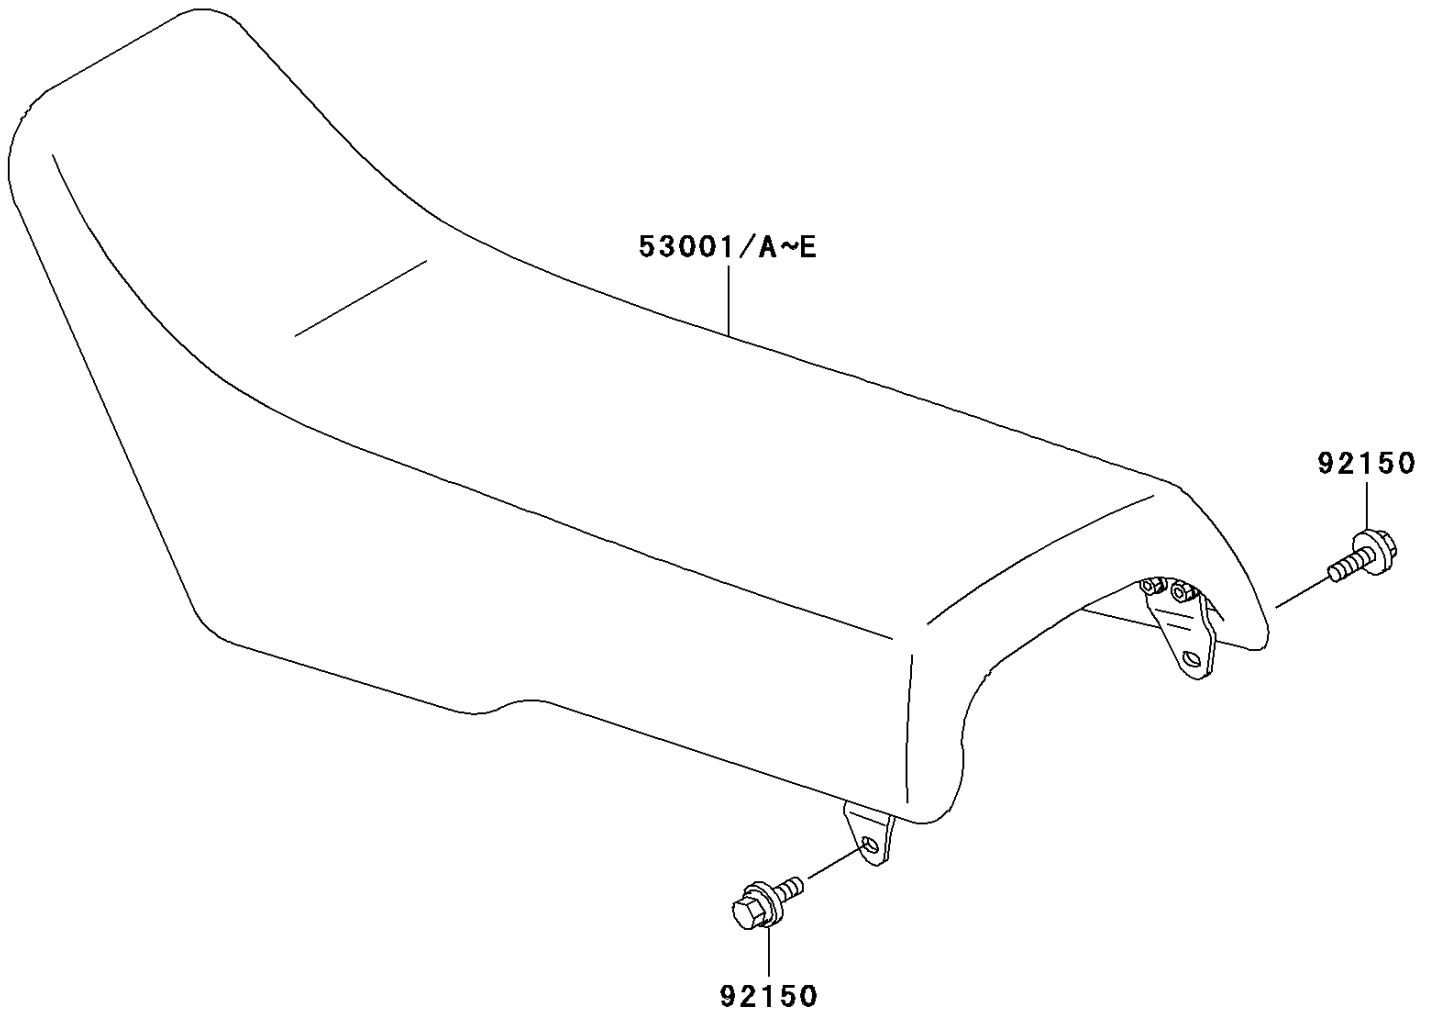

2001 KX500 PARTS DIAGRAM

Seat

F2510

2001 KX500 PARTS LIST

Seat

ITEM NAME	PART NUMBER	QUANTITY
SEAT-ASSY,LOW HEIGHT,BLACK (Ref # 53001C)	53001-1953-MW	1
SEAT-ASSY,MIDDLE HEIGHT,BLACK (Ref # 53001D)	53001-1954-MW	1
SEAT-ASSY,HIGH HEIGHT,BLACK (Ref # 53001E)	53001-1955-MW	1
BOLT,6X20 (Ref # 92150)	92150-1339	2