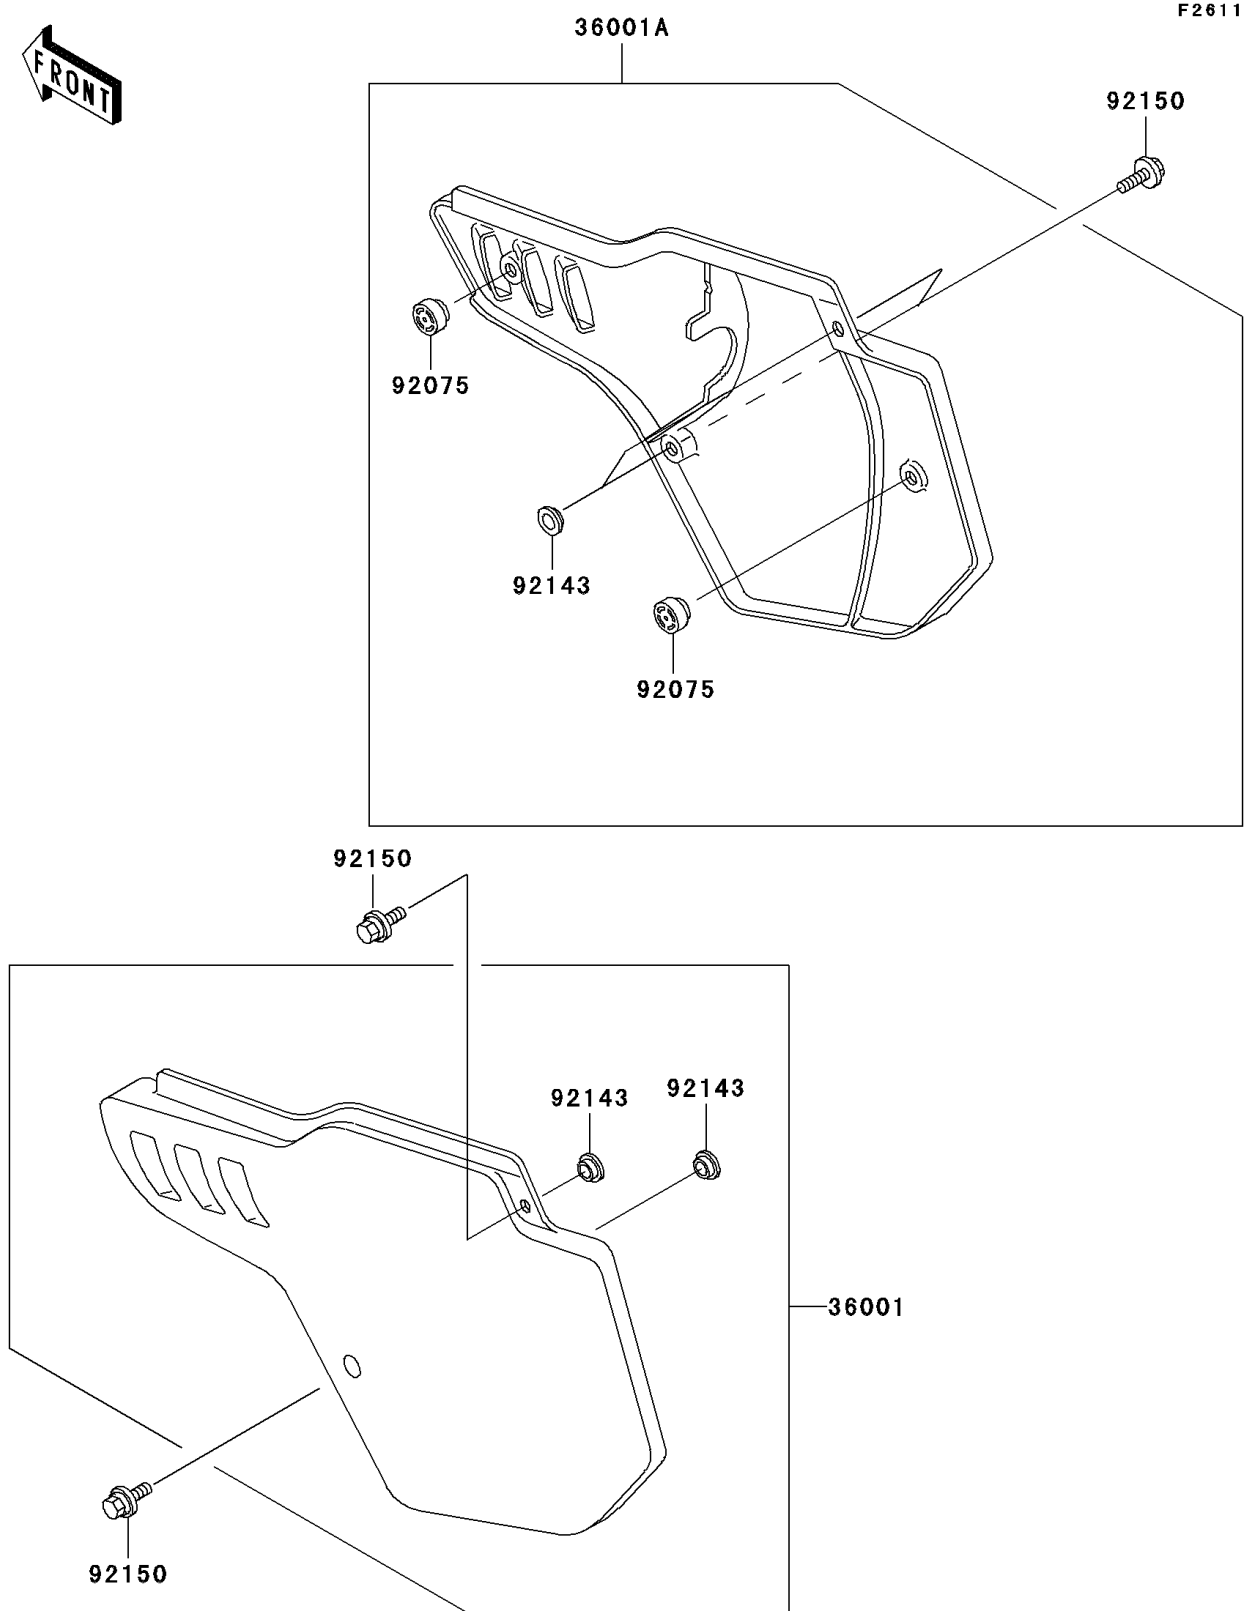

1998 KX500 PARTS DIAGRAM

Side Covers

1998 KX500 PARTS LIST

Side Covers

ITEM NAME	PART NUMBER	QUANTITY
COVER-SIDE,LH,P.WHITE (Ref # 36001)	36001-1390-6F	1
COVER-SIDE,RH.P.WHITE (Ref # 36001A)	36001-1419-6F	1
DAMPER (Ref # 92075)	92075-1598	2
COLLAR (Ref # 92143)	92143-1196	4
BOLT,6X20 (Ref # 92150)	92150-1339	4