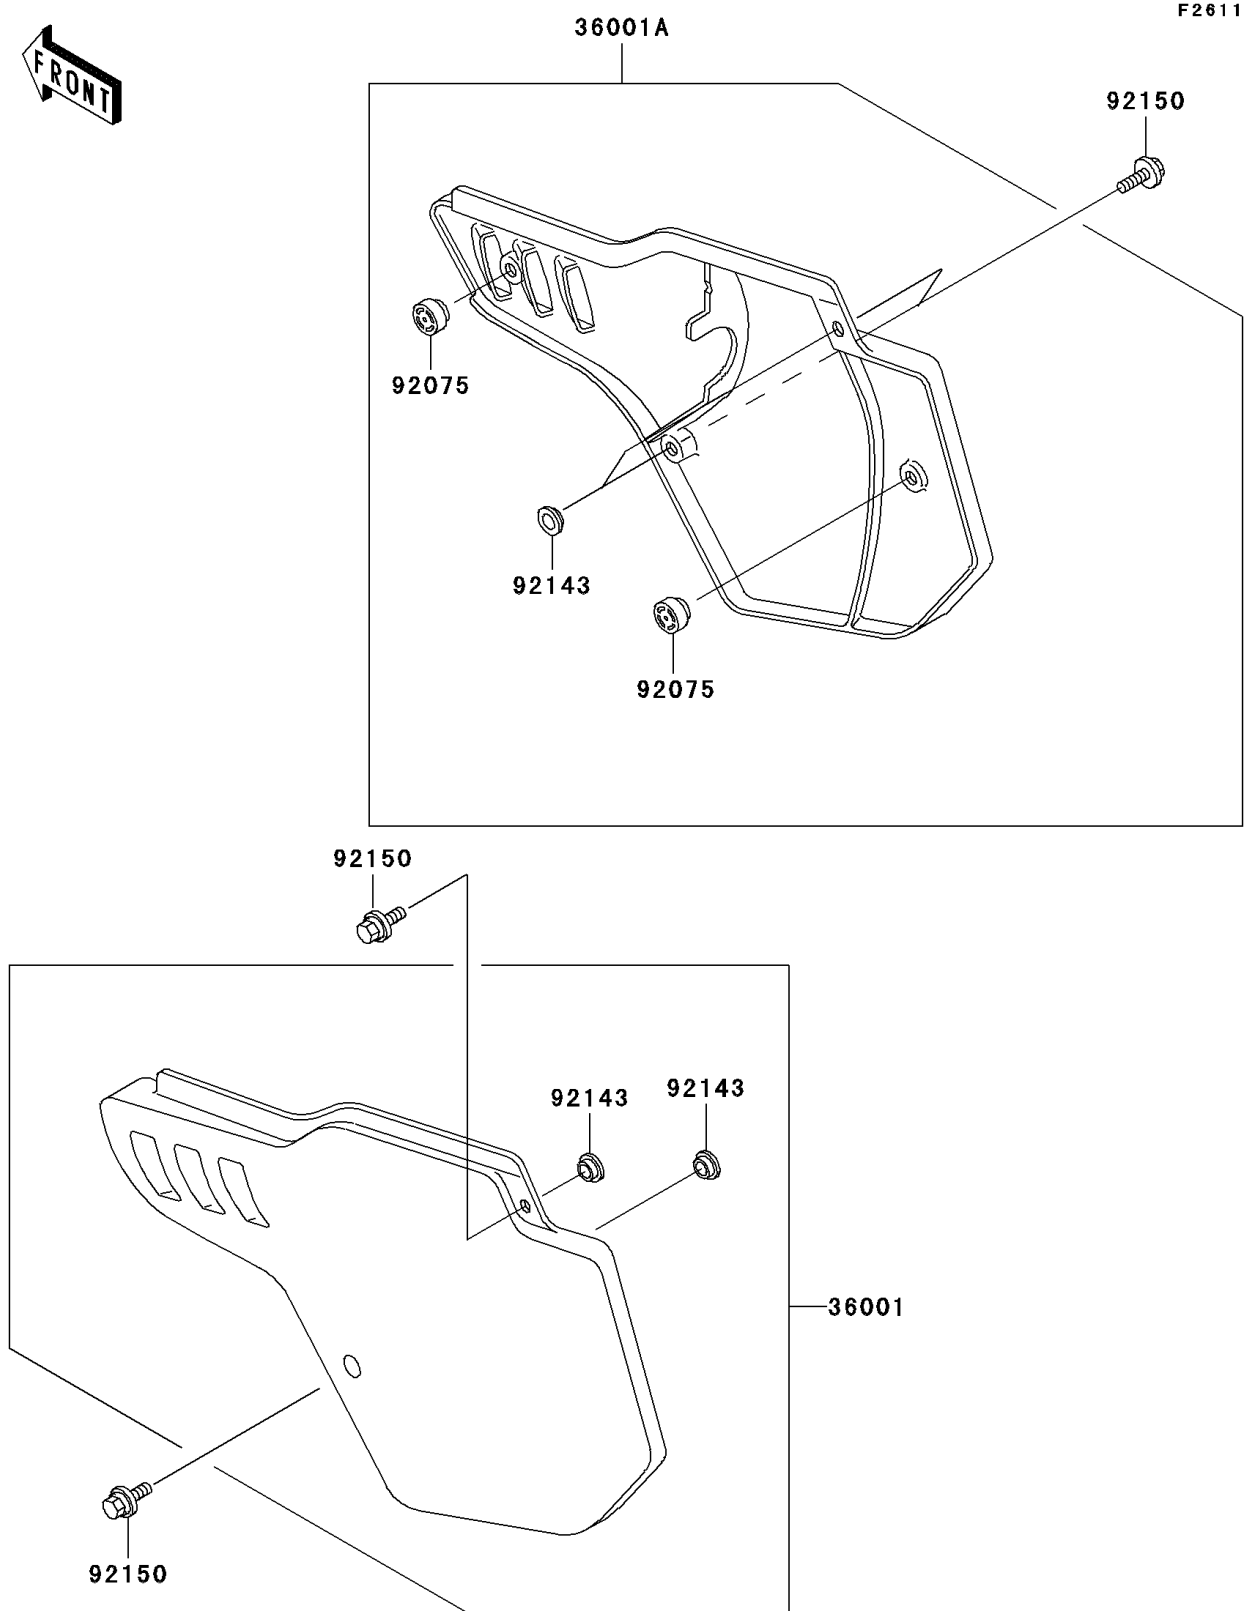

2000 KX500 PARTS DIAGRAM

Side Covers

2000 KX500 PARTS LIST

Side Covers

ITEM NAME	PART NUMBER	QUANTITY
COVER-SIDE,LH,P.WHITE (Ref # 36001)	36001-1390-6F	1
COVER-SIDE,RH.P.WHITE (Ref # 36001A)	36001-1419-6F	1
DAMPER (Ref # 92075)	92075-1598	2
COLLAR (Ref # 92143)	92143-1196	4
BOLT,6X20 (Ref # 92150)	92150-1339	4