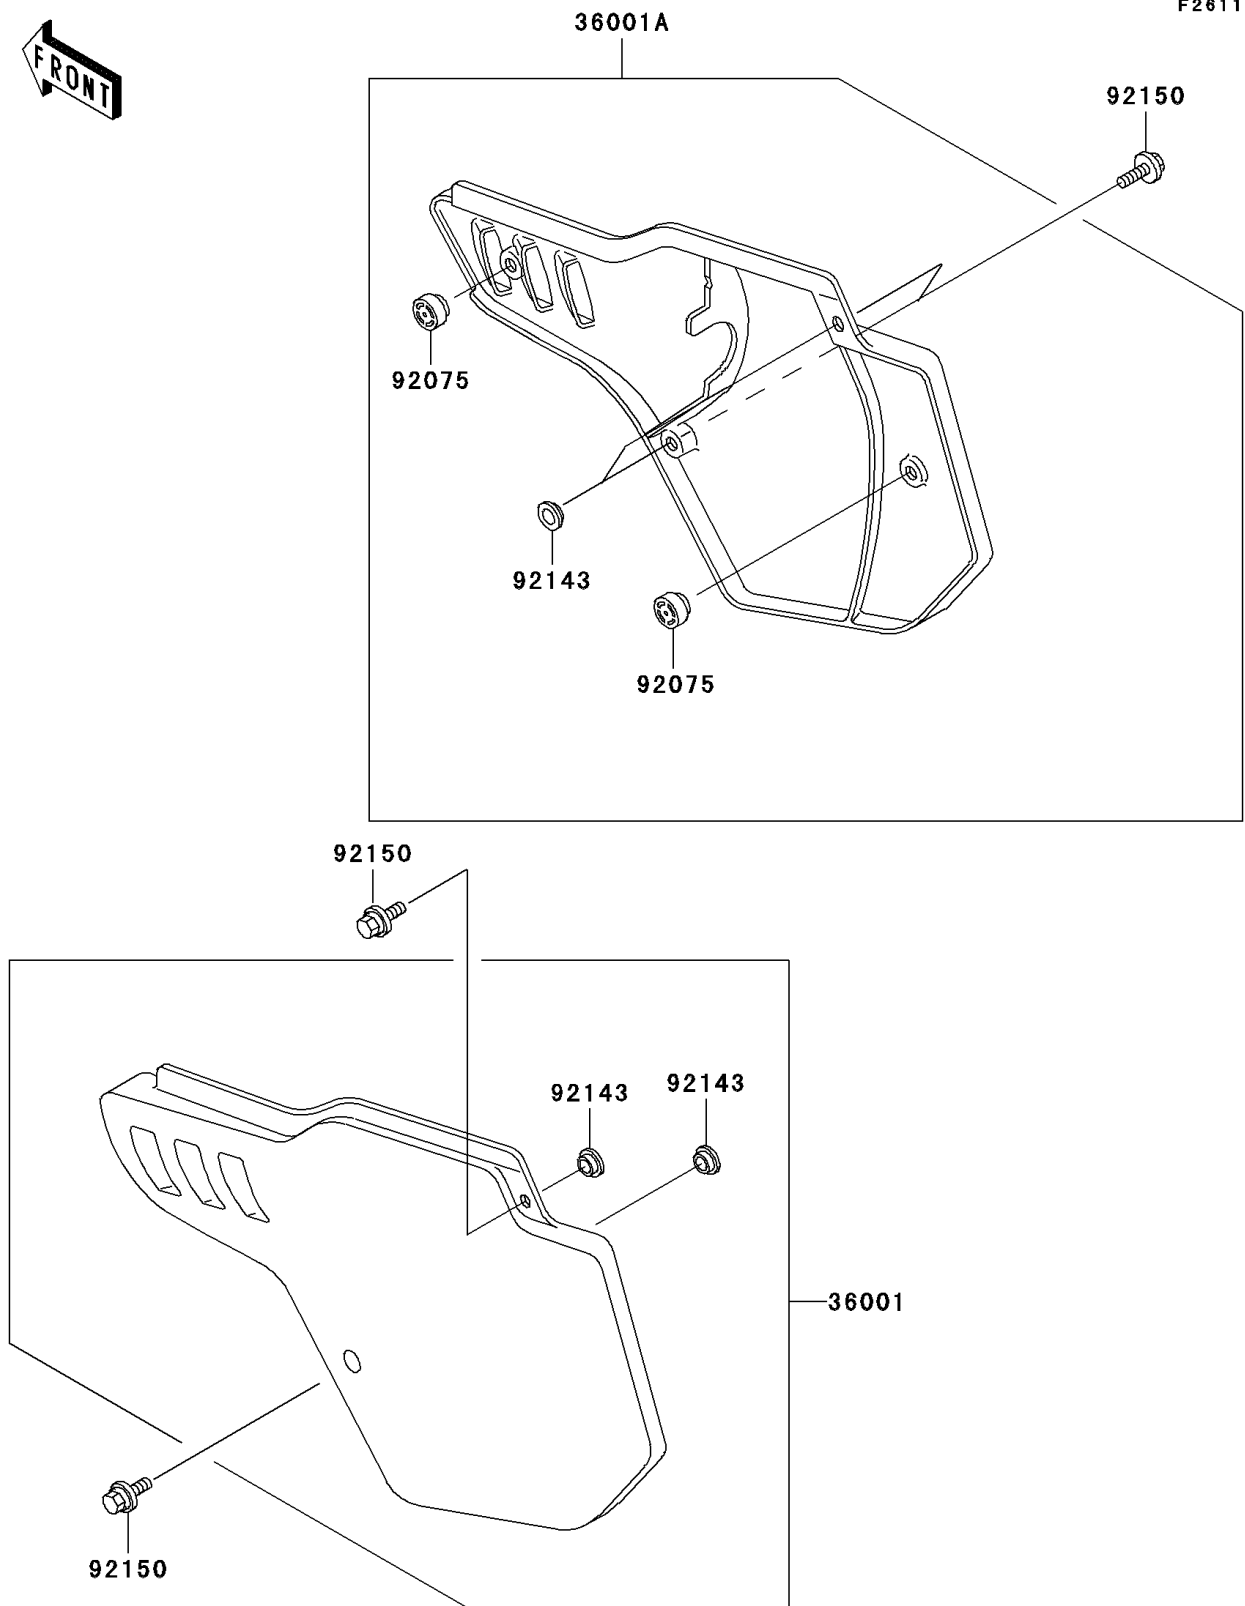

# 2001 KX500 PARTS DIAGRAM

Side Covers

## 2001 KX500 PARTS LIST

### Side Covers

ITEM NAME	PART NUMBER	QUANTITY
COVER-SIDE,LH,P.WHITE (Ref # 36001)	36001-1390-6F	1
COVER-SIDE,RH.P.WHITE (Ref # 36001A)	36001-1419-6F	1
DAMPER (Ref # 92075)	92075-1598	2
COLLAR (Ref # 92143)	92143-1196	4
BOLT,6X20 (Ref # 92150)	92150-1339	4