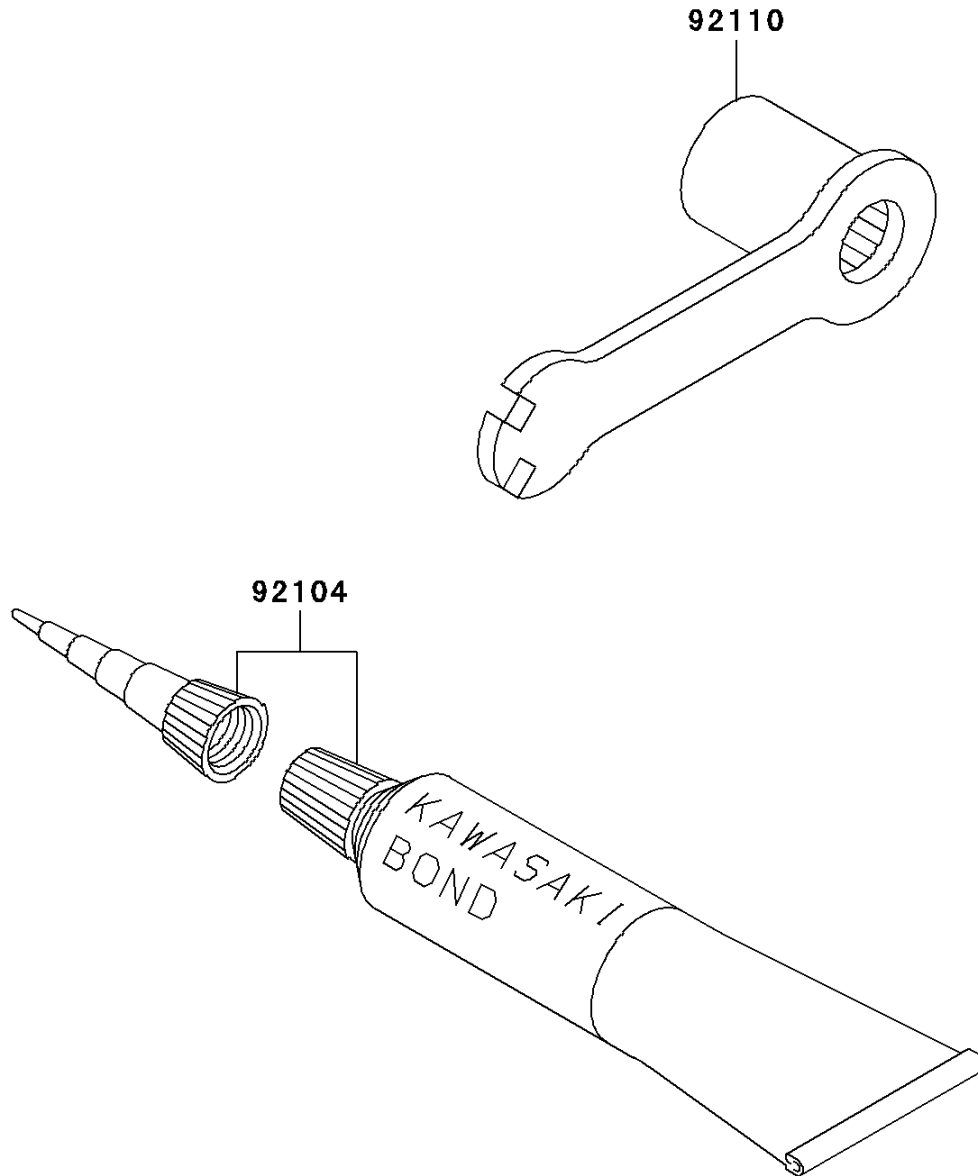

1999 KX500 PARTS DIAGRAM

Owner's Tools

F2810

1999 KX500 PARTS LIST

Owner's Tools

ITEM NAME	PART NUMBER	QUANTITY
GASKET-LIQUID,TUBE,100G,SILVER (Ref # 92104)	92104-002	1
TOOL-WRENCH,BOX,21MM&SPOKE (Ref # 92110)	92110-1142	1