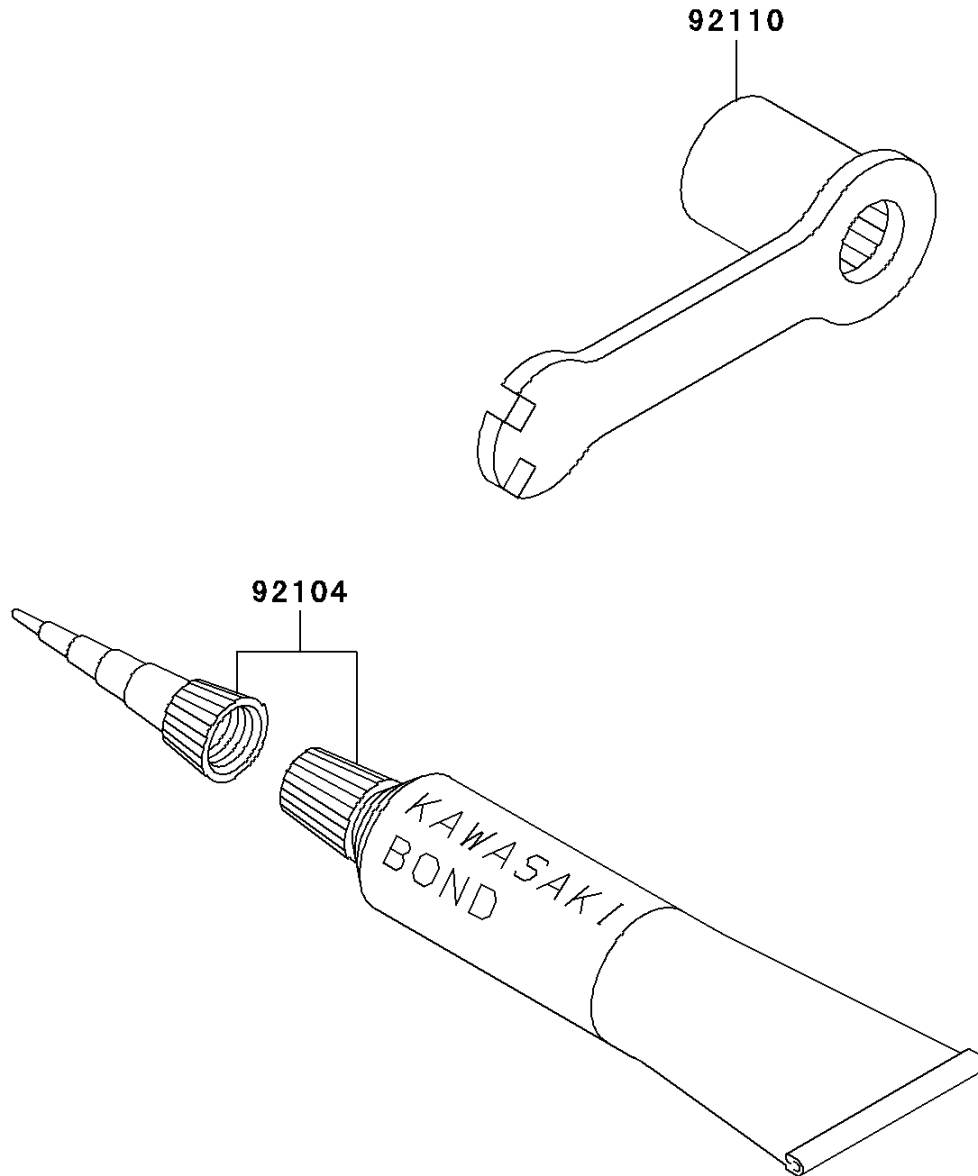

2000 KX500 PARTS DIAGRAM

Owner's Tools

F2810

2000 KX500 PARTS LIST

Owner's Tools

ITEM NAME	PART NUMBER	QUANTITY
GASKET-LIQUID,TUBE,100G,SILVER (Ref # 92104)	92104-002	1
TOOL-WRENCH,BOX,21MM&SPOKE (Ref # 92110)	92110-1142	1