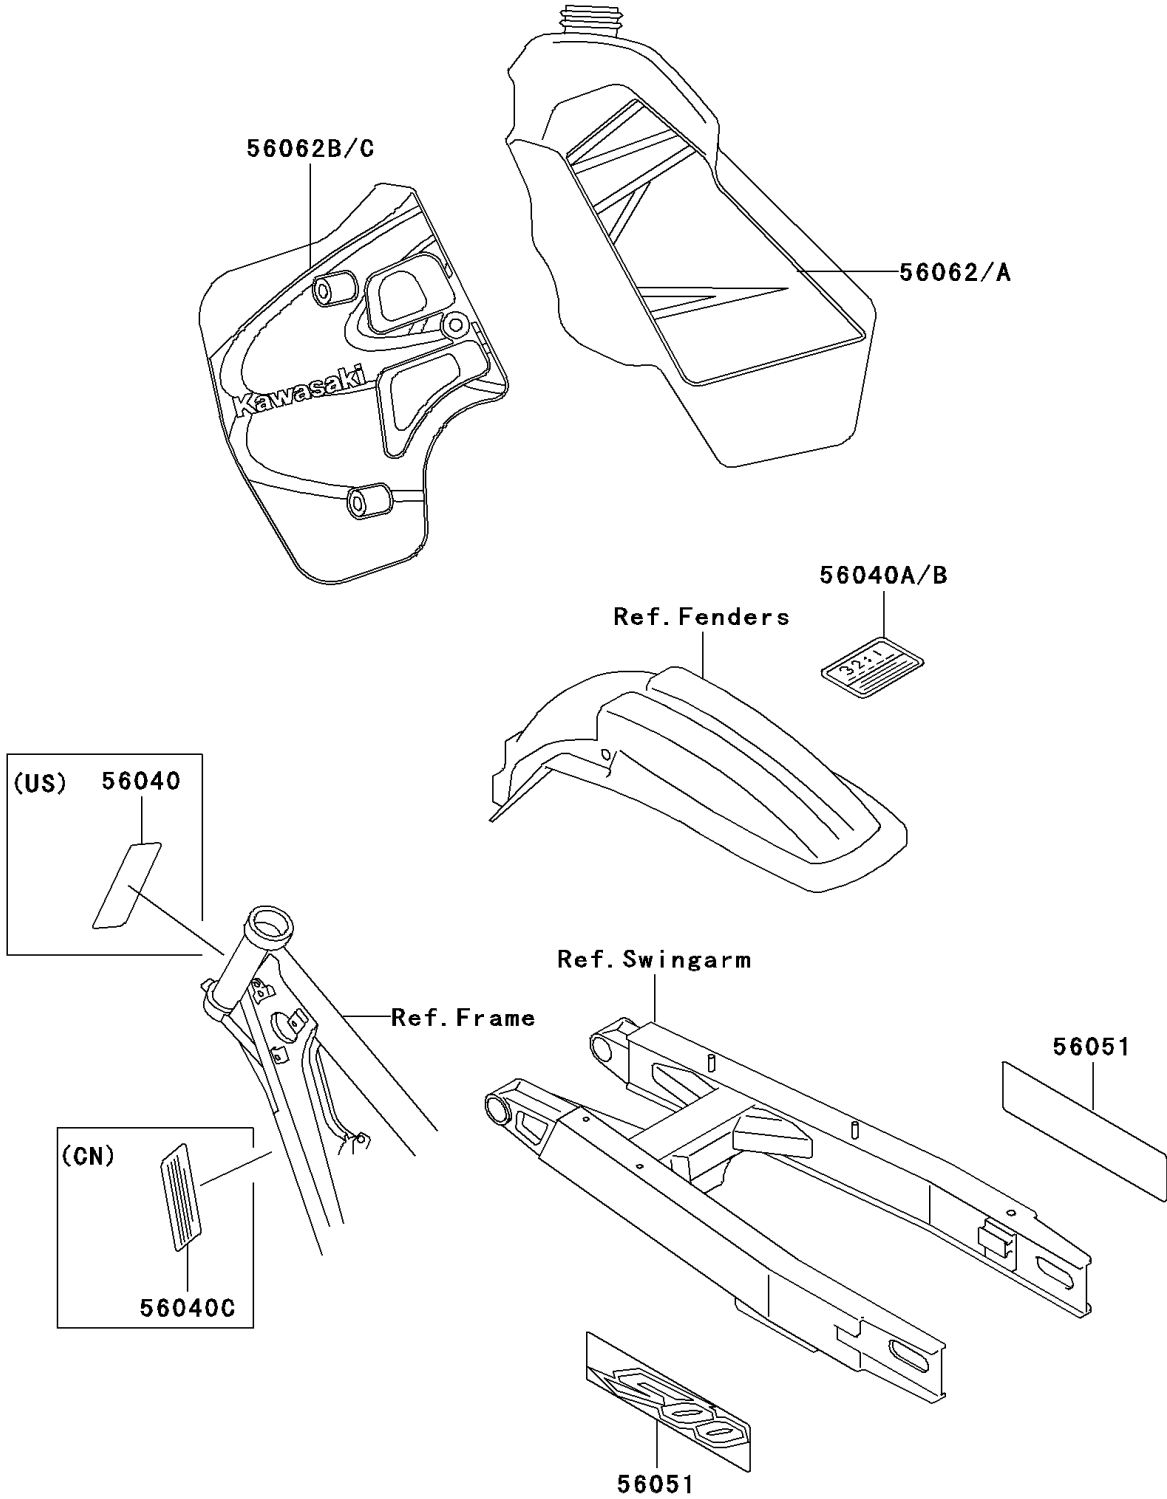

1998 KX500 PARTS DIAGRAM

Labels(KX500-E10)

F2860

1998 KX500 PARTS LIST

Labels(KX500-E10)

ITEM NAME	PART NUMBER	QUANTITY
MARK,SWING ARM,500 (Ref # 56051)	56051-1658	2
PATTERN,FUEL TANK,LH (Ref # 56062)	56062-1155	1
PATTERN,FUEL TANK,RH (Ref # 56062A)	56062-1156	1
PATTERN,SHROUD,LH (Ref # 56062B)	56062-1157	1
PATTERN,SHROUD,RH (Ref # 56062C)	56062-1158	1
LABEL-WARNING,NOISE (Ref # 56040)	56040-1101	1
LABEL-WARNING,GASOLINE/OIL (Ref # 56040A)	56040-1129	1
LABEL-WARNING,GASOLINE/OIL (Ref # 56040B)	56040-1306	1
LABEL-WARNING,WARRANTY (Ref # 56040C)	56040-1335	1