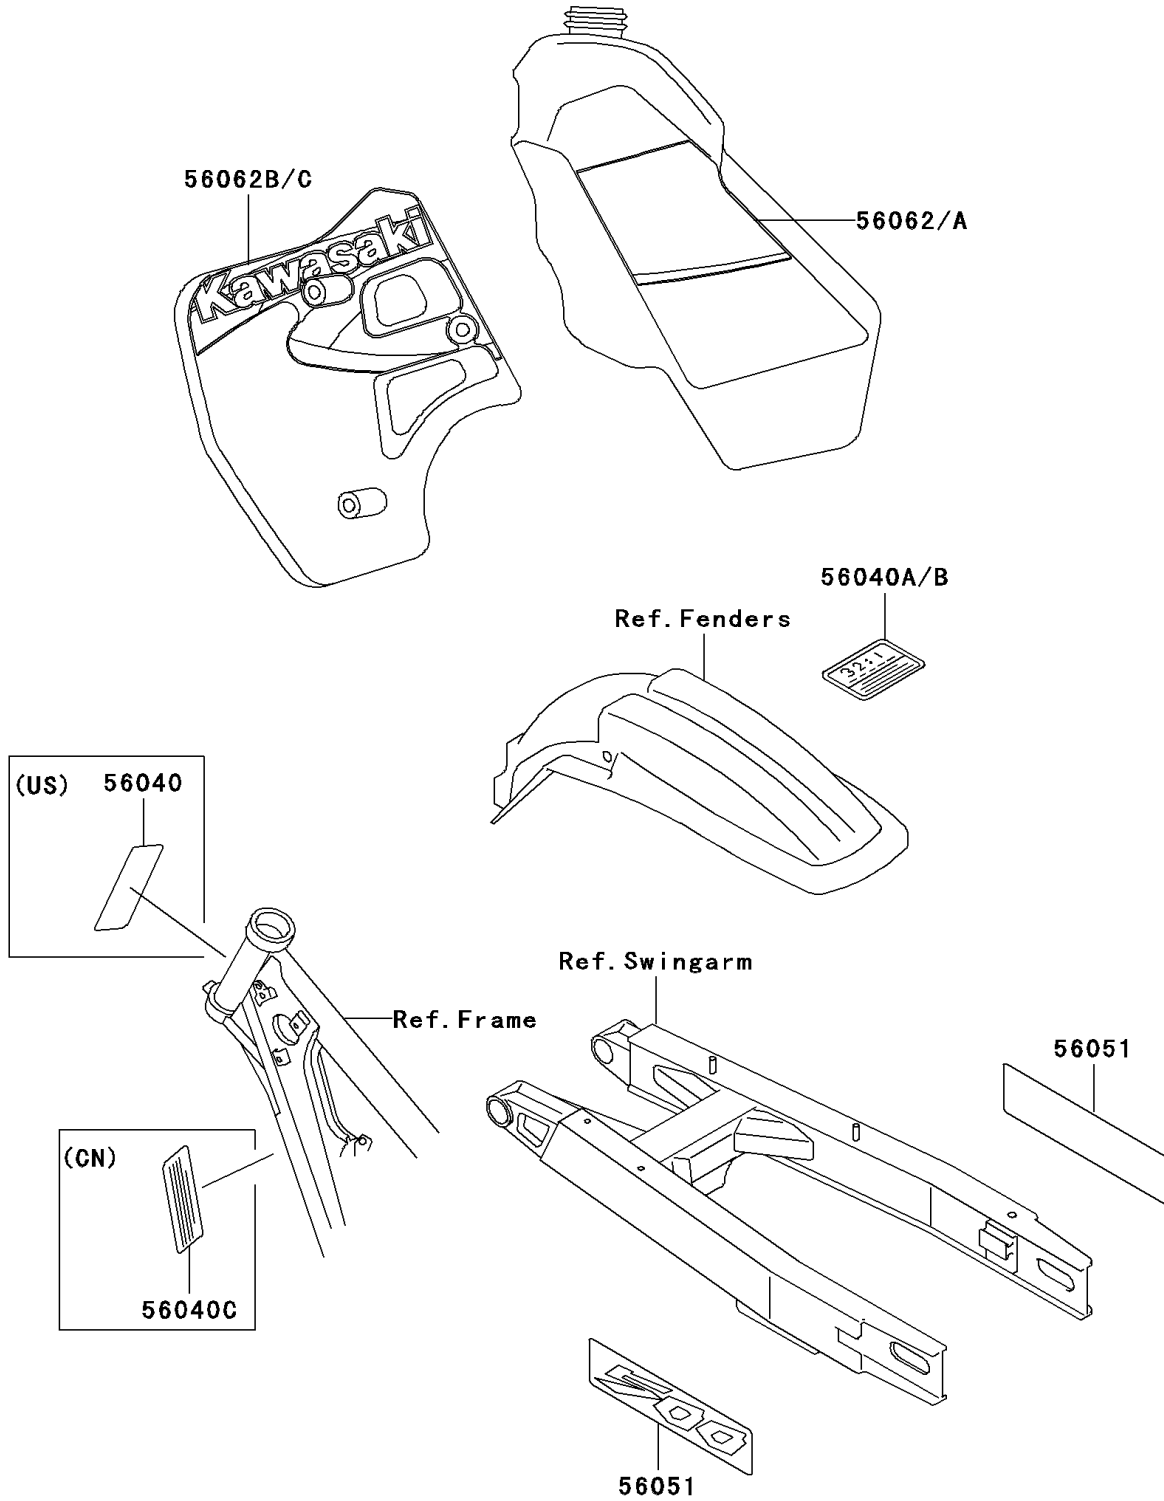

# 1999 KX500 PARTS DIAGRAM

Labels(KX500-E11)

F2860A

## 1999 KX500 PARTS LIST

Labels(KX500-E11)

ITEM NAME	PART NUMBER	QUANTITY
MARK,SWING ARM,500 (Ref # 56051)	56051-1873	2
PATTERN,FUEL TANK,LH (Ref # 56062)	56062-1558	1
PATTERN,FUEL TANK,RH (Ref # 56062A)	56062-1559	1
PATTERN,SHROUD,LH (Ref # 56062B)	56062-1560	1
PATTERN,SHROUD,RH (Ref # 56062C)	56062-1561	1
LABEL-WARNING,NOISE (Ref # 56040)	56040-1101	1
LABEL-WARNING,GASOLINE/OIL (Ref # 56040A)	56040-1129	1
LABEL-WARNING,GASOLINE/OIL (Ref # 56040B)	56040-1306	1
LABEL-WARNING,WARRANTY (Ref # 56040C)	56040-1335	1