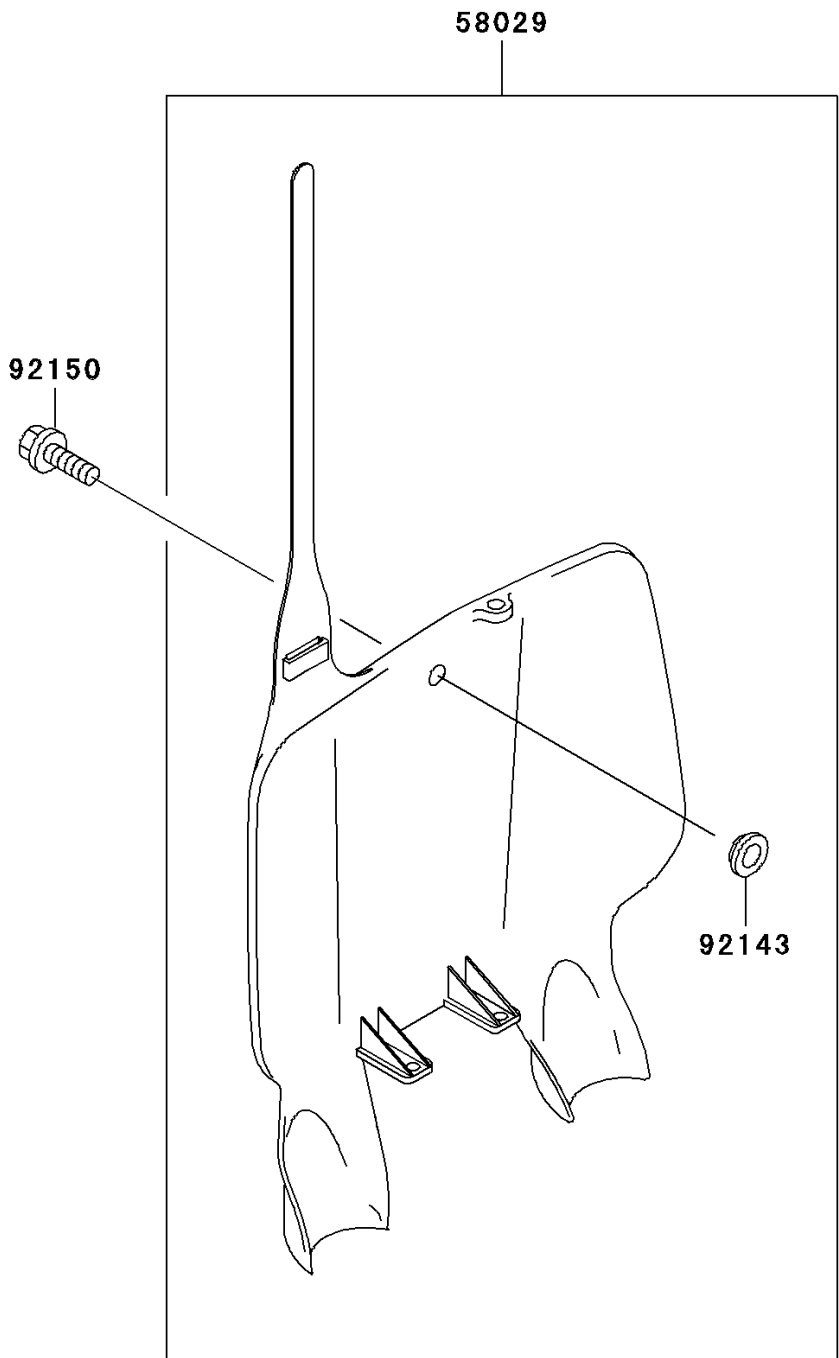

# 2000 KX500 PARTS DIAGRAM

Accessory

F2910

## 2000 KX500 PARTS LIST

### Accessory

ITEM NAME	PART NUMBER	QUANTITY
PLATE-NUMBER,P.WHITE (Ref # 58029)	58029-1078-6F	1
COLLAR (Ref # 92143)	92143-1196	1
BOLT,6X14 (Ref # 92150)	92150-1340	1