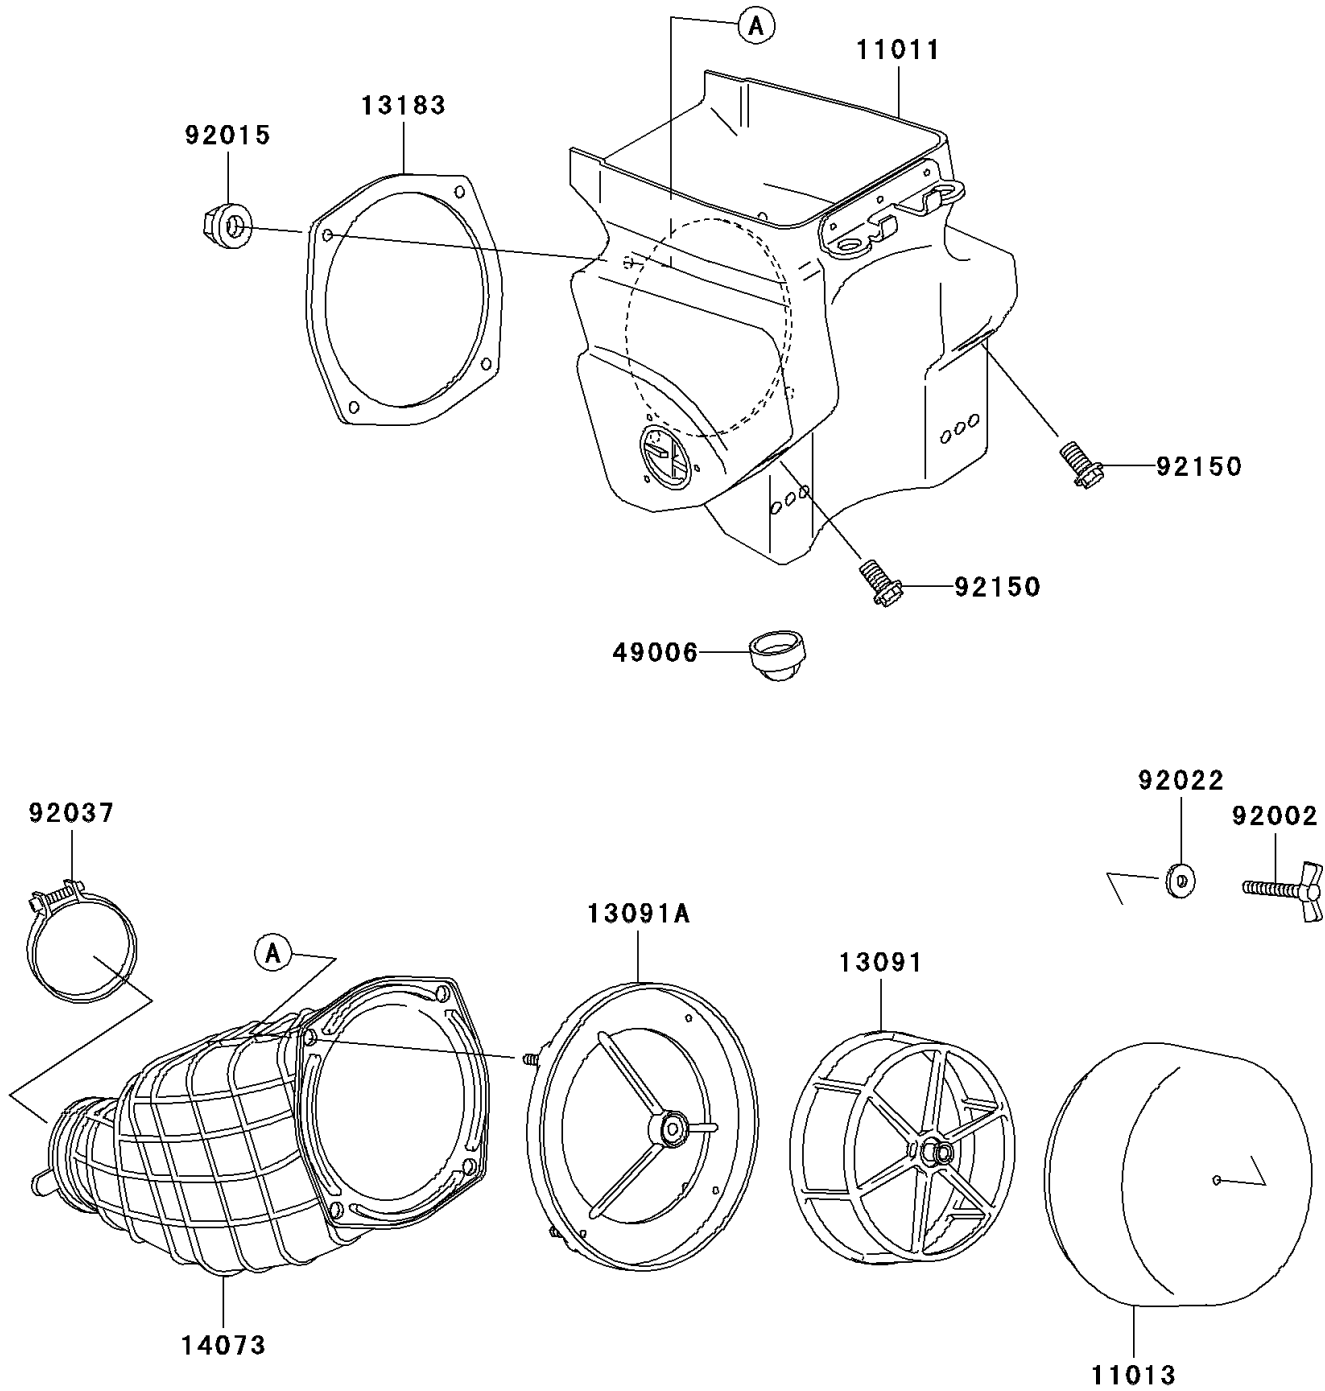

# 2004 KX500 PARTS DIAGRAM

Air Cleaner

E1130

## 2004 KX500 PARTS LIST

### Air Cleaner

ITEM NAME	PART NUMBER	QUANTITY
CASE-AIR FILTER (Ref # 11011)	11011-1304	1
ELEMENT-AIR FILTER (Ref # 11013)	11013-1198	1
HOLDER,ELEMENT (Ref # 13091)	13091-1454	1
HOLDER (Ref # 13091A)	13091-1951	1
PLATE,DUCT FITTING (Ref # 13183)	13183-1046	1
DUCT (Ref # 14073)	14073-1360	1
BOOT (Ref # 49006)	49006-1248	1
BOLT,WING (Ref # 92002)	92002-1719	1
NUT,FLANGED,5MM (Ref # 92015)	92015-1259	4
WASHER,6.5X20X1.6 (Ref # 92022)	92022-125	1
CLAMP,AIR FILTER (Ref # 92037)	92037-1409	1
BOLT,FLANGED,6X16 (Ref # 92150)	92150-1506	2