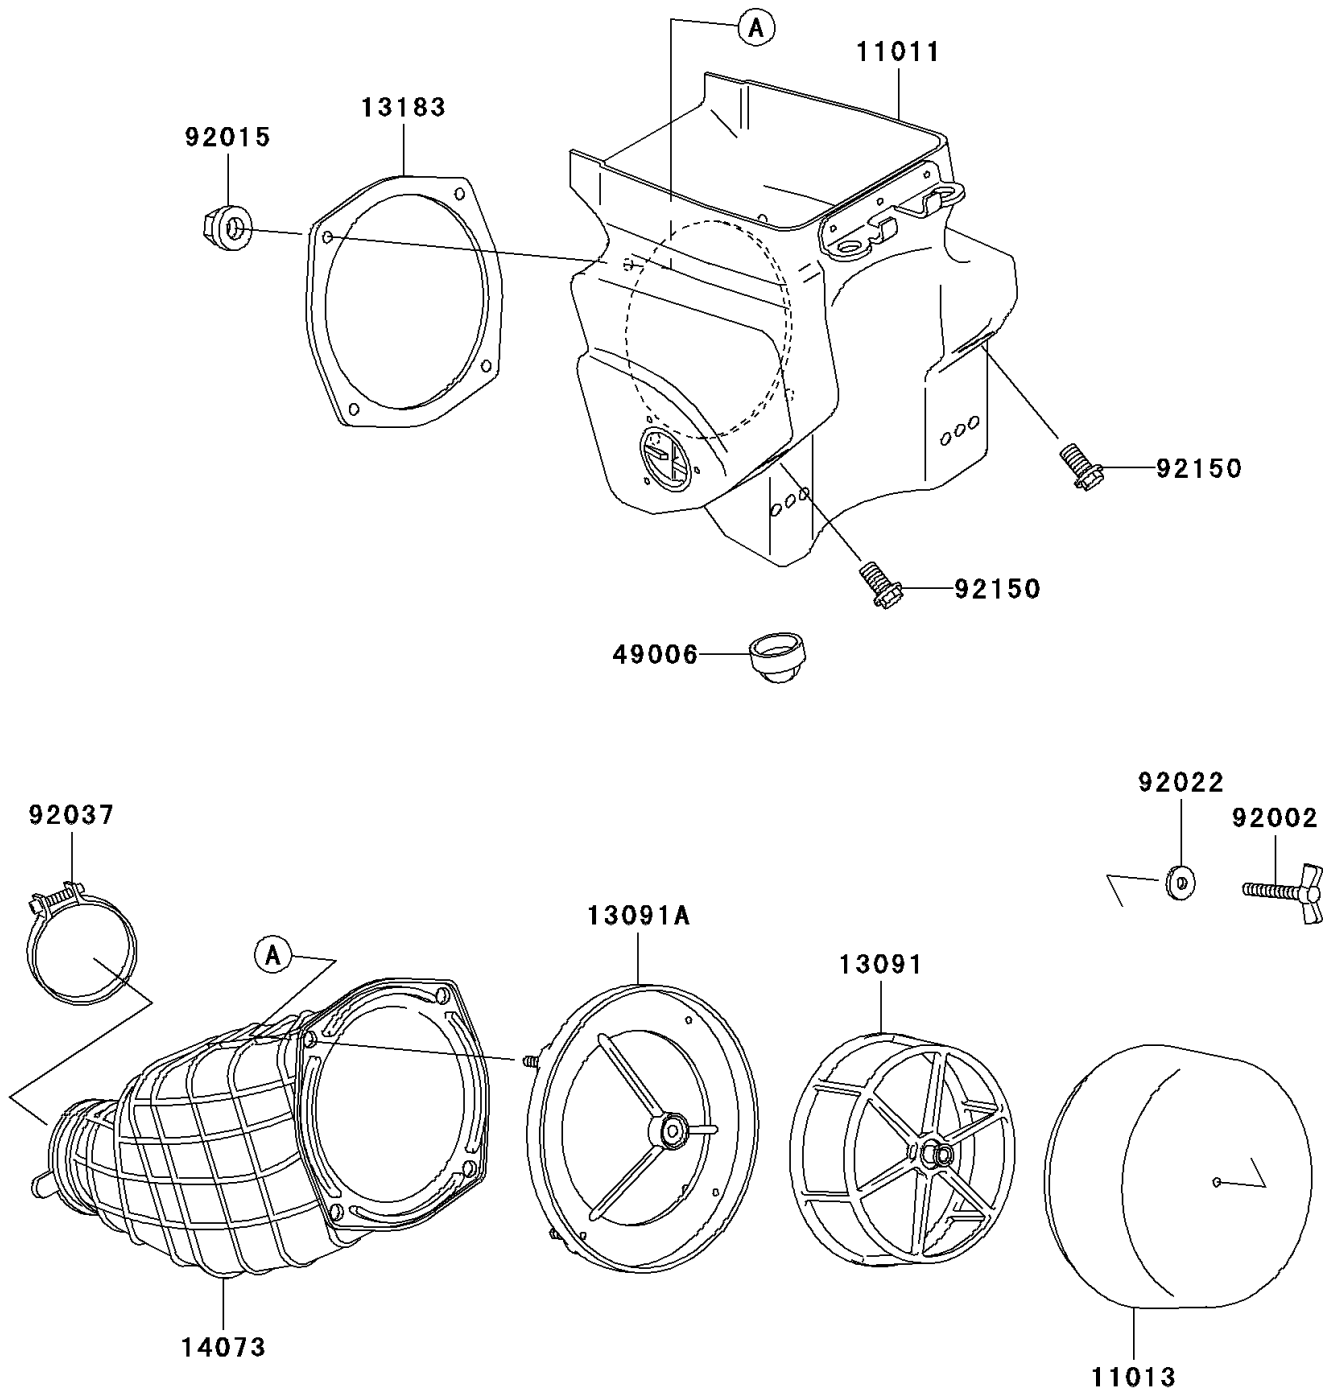

2004 KX500 PARTS DIAGRAM

Air Cleaner

E1130

2004 KX500 PARTS LIST

Air Cleaner

ITEM NAME	PART NUMBER	QUANTITY
CASE-AIR FILTER (Ref # 11011)	11011-1304	1
ELEMENT-AIR FILTER (Ref # 11013)	11013-1198	1
HOLDER,ELEMENT (Ref # 13091)	13091-1454	1
HOLDER (Ref # 13091A)	13091-1951	1
PLATE,DUCT FITTING (Ref # 13183)	13183-1046	1
DUCT (Ref # 14073)	14073-1360	1
BOOT (Ref # 49006)	49006-1248	1
BOLT,WING (Ref # 92002)	92002-1719	1
NUT,FLANGED,5MM (Ref # 92015)	92015-1259	4
WASHER,6.5X20X1.6 (Ref # 92022)	92022-125	1
CLAMP,AIR FILTER (Ref # 92037)	92037-1409	1
BOLT,FLANGED,6X16 (Ref # 92150)	92150-1506	2