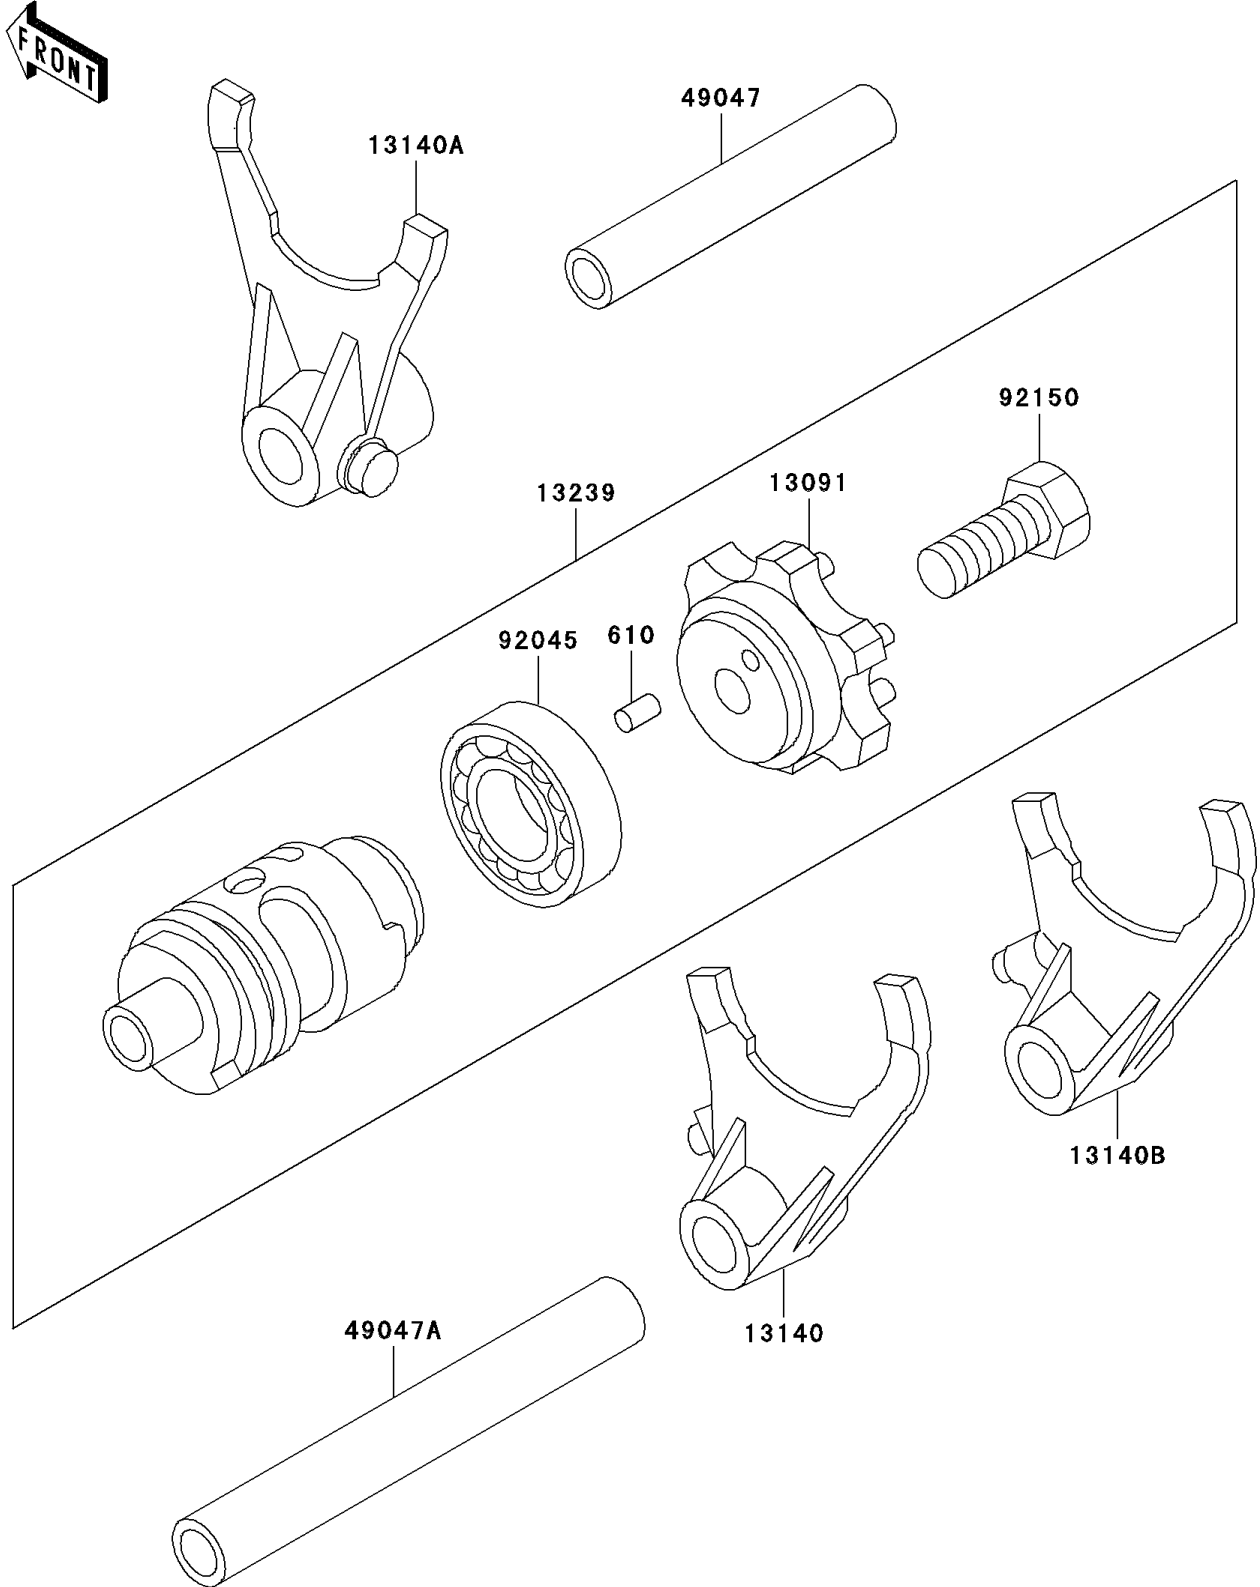

2003 KX500 PARTS DIAGRAM

Gear Change Drum/Shift Fork(s)

E1362

2003 KX500 PARTS LIST

Gear Change Drum/Shift Fork(s)

ITEM NAME	PART NUMBER	QUANTITY
ROLLER,4X8 (Ref # 610)	610A0408	1
HOLDER,CHANGE DRUM (Ref # 13091)	13091-1555	1
FORK-SHIFT,2ND&3RD (Ref # 13140)	13140-1058	1
FORK-SHIFT,4TH&TOP (Ref # 13140A)	13140-1059	1
FORK-SHIFT,LOW (Ref # 13140B)	13140-1142	1
DRUM-ASSY-CHANGE (Ref # 13239)	13239-1143	1
ROD-SHIFT,5.9X10X64.5 (Ref # 49047)	49047-1063	1
ROD-SHIFT,5.9X10X81 (Ref # 49047A)	49047-1064	1
BEARING-BALL,#6905 (Ref # 92045)	92045-036	1
BOLT,8X18 (Ref # 92150)	92150-1490	1