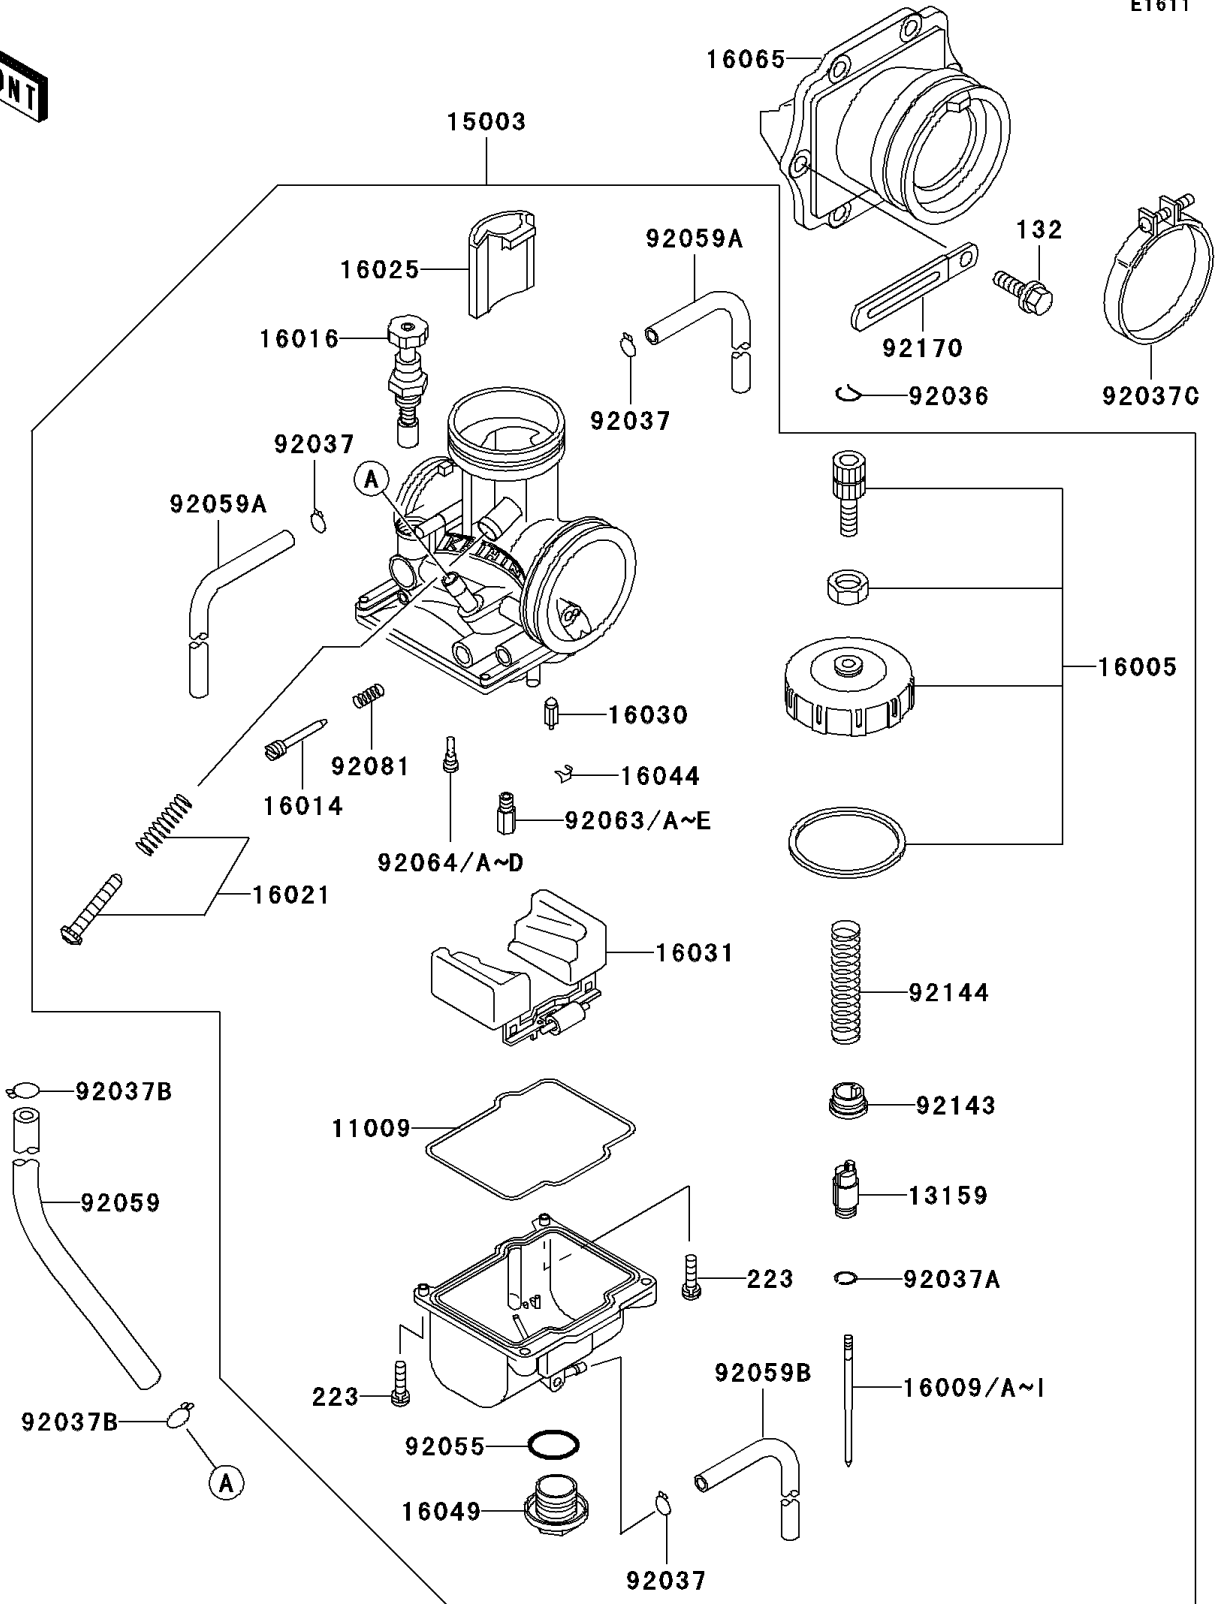

2003 KX500 PARTS DIAGRAM

Carburetor

E1611