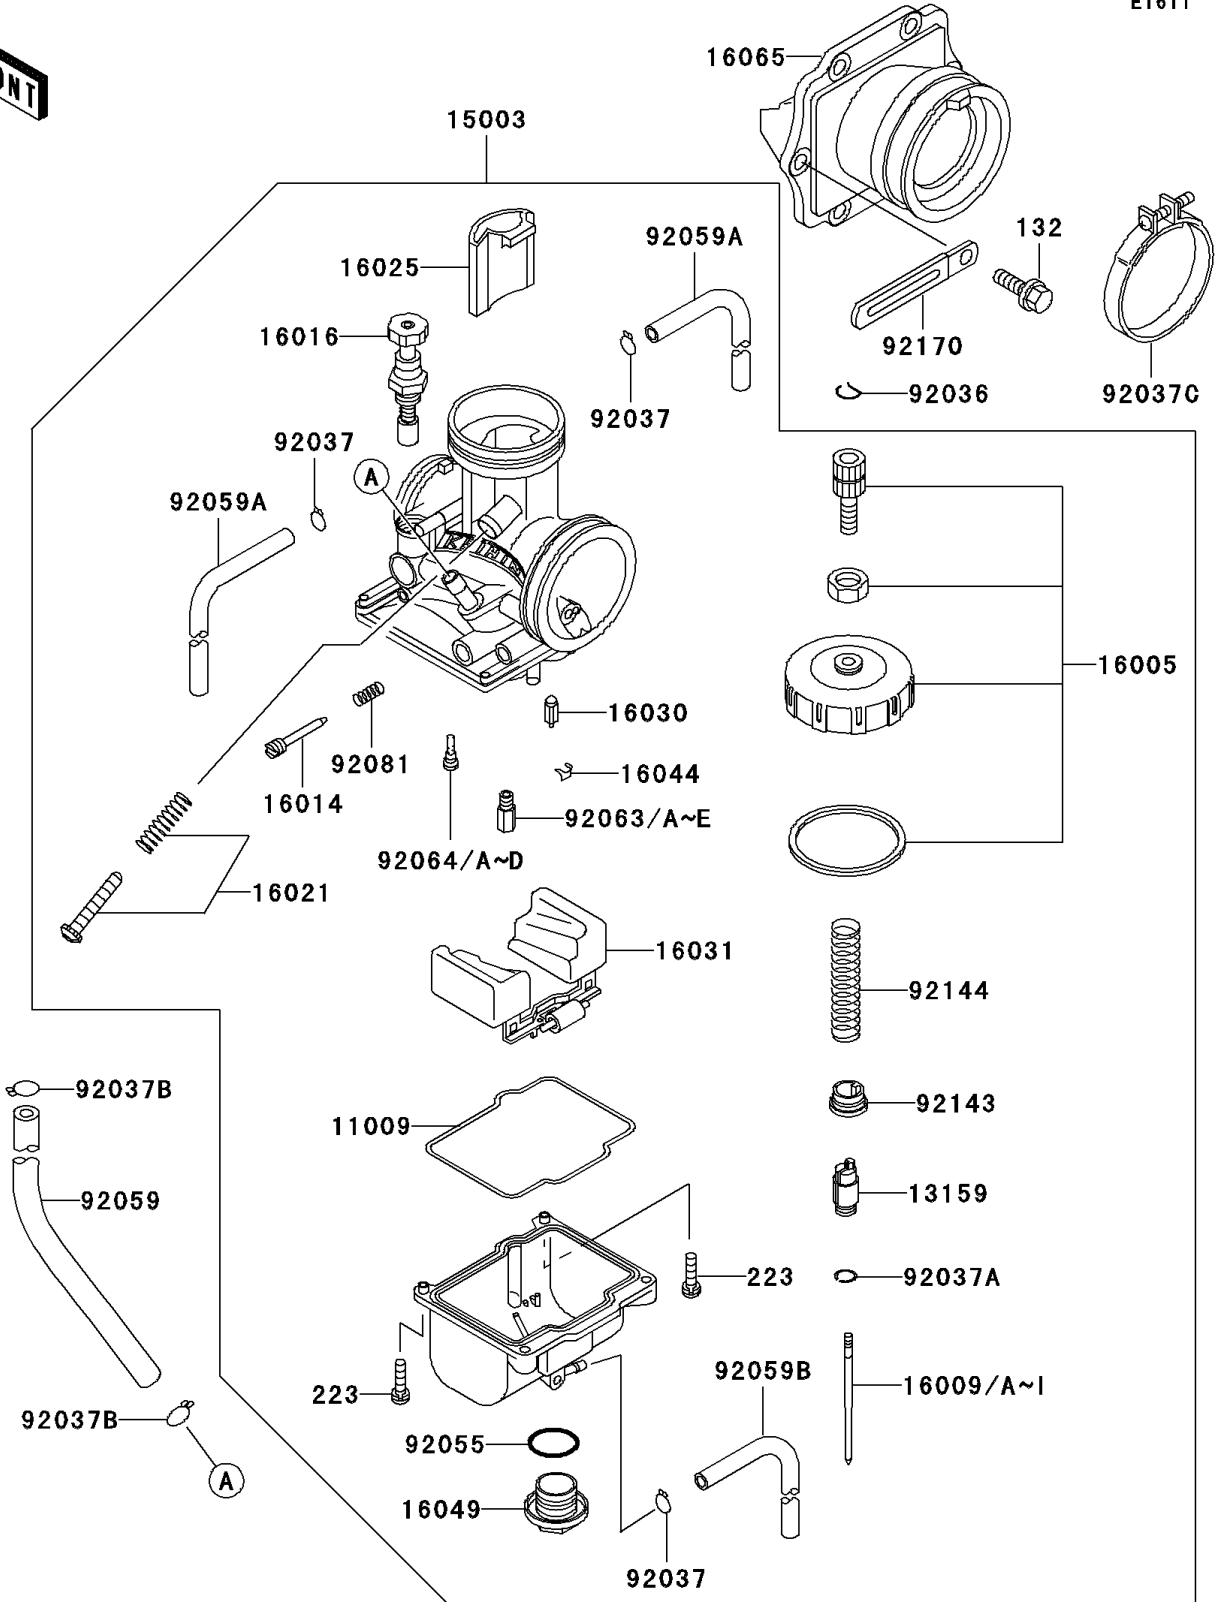

2004 KX500 PARTS DIAGRAM

Carburetor

E1611