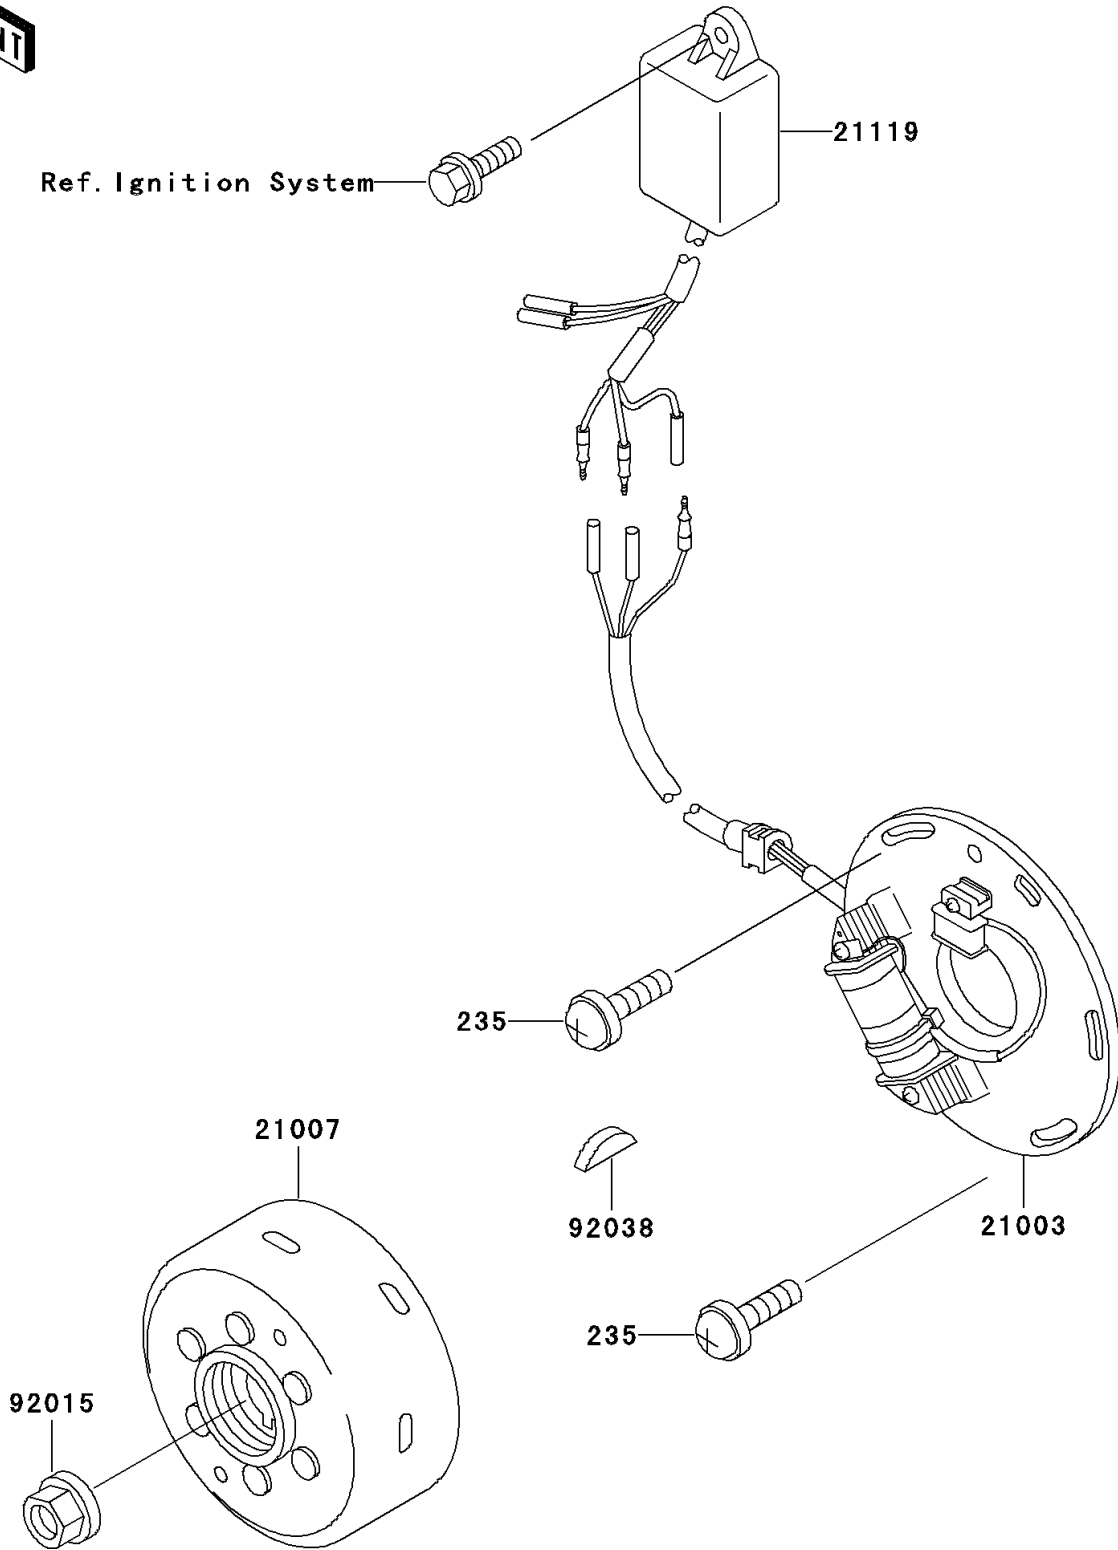

2003 KX500 PARTS DIAGRAM

Generator

E1810

2003 KX500 PARTS LIST

Generator

ITEM NAME	PART NUMBER	QUANTITY
SCREW-PAN-WP-CROS (Ref # 235)	235B0616	2
STATOR (Ref # 21003)	21003-1307	1
ROTOR,MAGNETO (Ref # 21007)	21007-1241	1
IGNITER (Ref # 21119)	21119-1267	1
NUT,FLANGED,12MM (Ref # 92015)	92015-1156	1
KEY,WOODRUFF (Ref # 92038)	92038-001	1