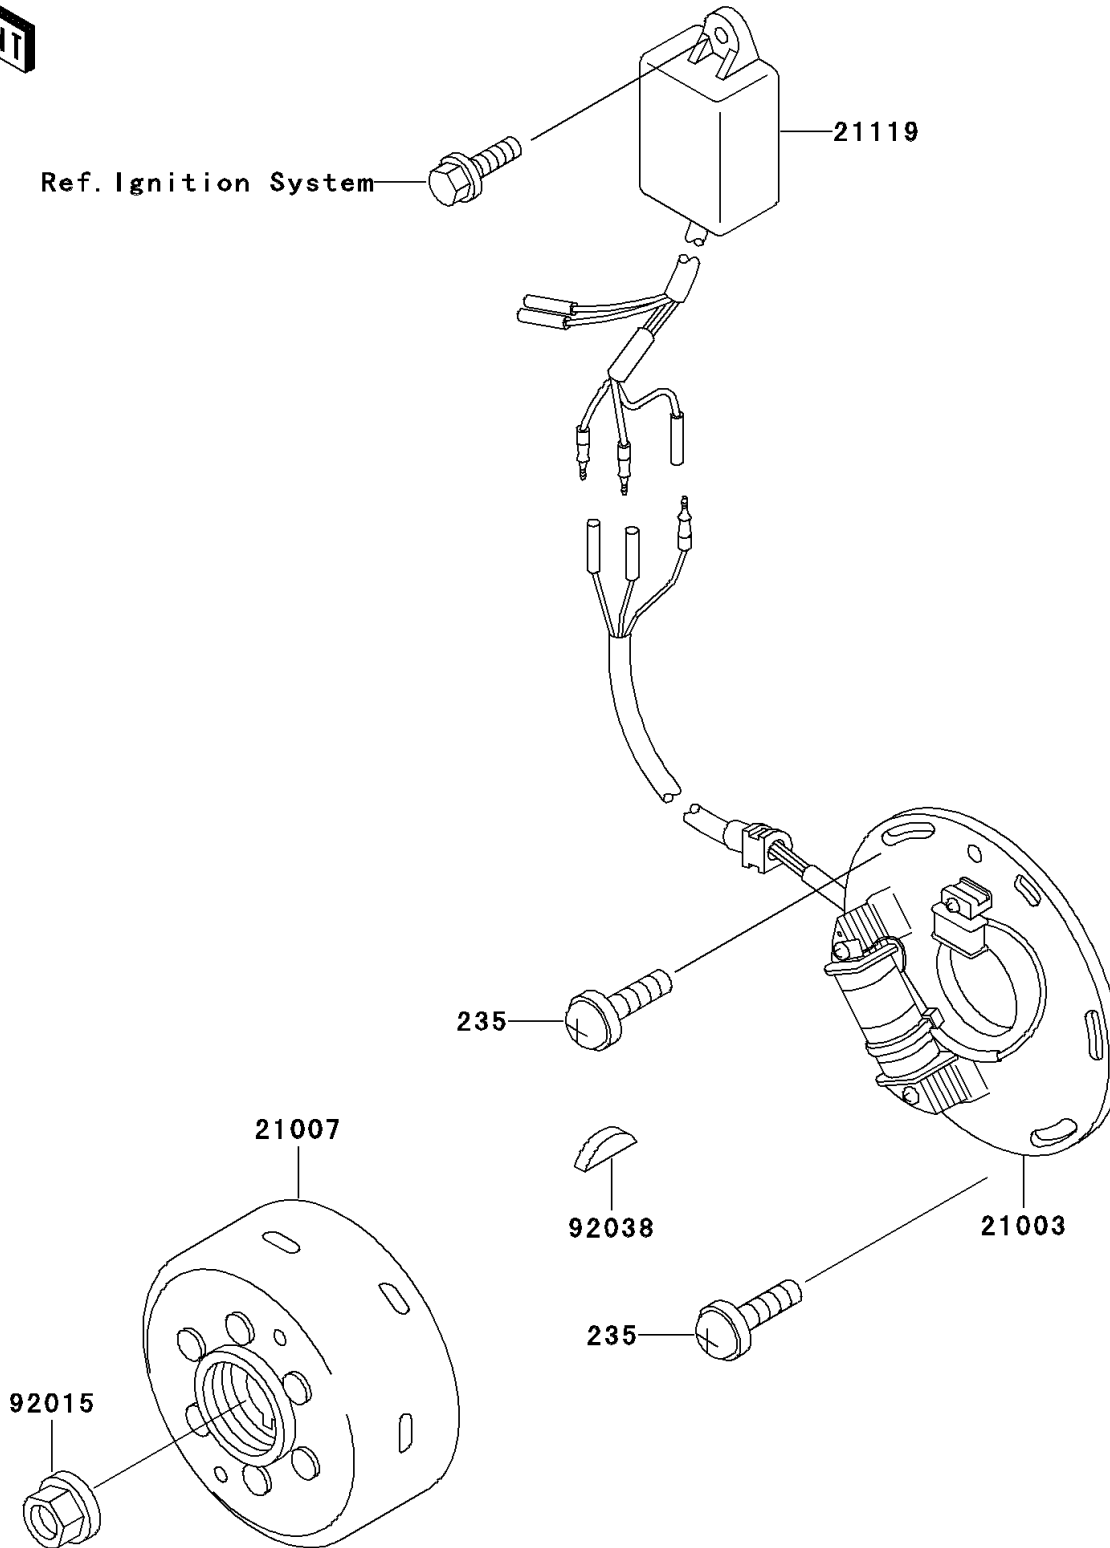

# 2004 KX500 PARTS DIAGRAM

Generator

E1810

## 2004 KX500 PARTS LIST

### Generator

ITEM NAME	PART NUMBER	QUANTITY
SCREW-PAN-WP-CROS (Ref # 235)	235B0616	2
STATOR (Ref # 21003)	21003-1307	1
ROTOR,MAGNETO (Ref # 21007)	21007-1241	1
IGNITER (Ref # 21119)	21119-1267	1
NUT,FLANGED,12MM (Ref # 92015)	92015-1156	1
KEY,WOODRUFF (Ref # 92038)	92038-001	1