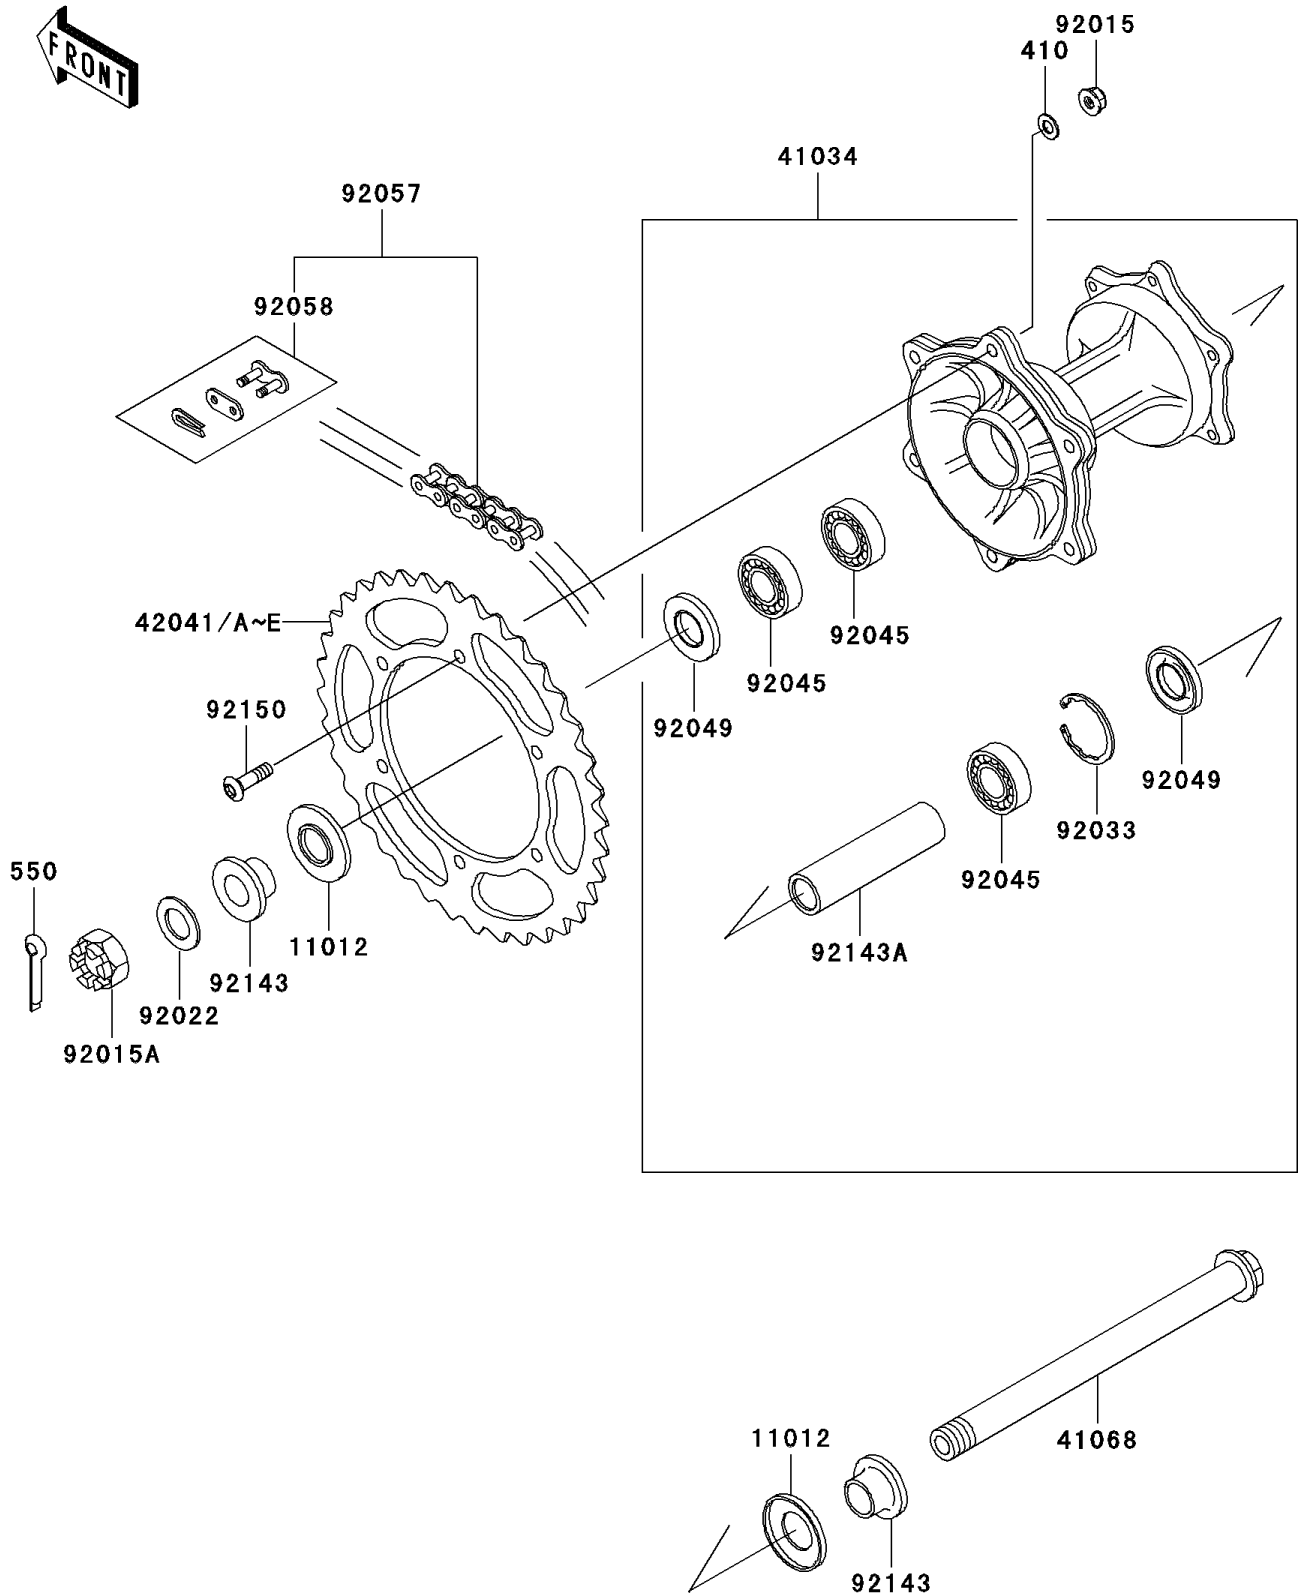

2003 KX500 PARTS DIAGRAM

Rear Hub

F2240

2003 KX500 PARTS LIST

Rear Hub

ITEM NAME	PART NUMBER	QUANTITY
WASHER-PLAIN-SMALL,8MM (Ref # 410)	410B0800	6
PIN-COTTER,3.0X25 (Ref # 550)	550D3025	1
CAP,AXLE (Ref # 11012)	11012-1581	2
DRUM-ASSY,REAR BRAKE (Ref # 41034)	41034-1270	1
AXLE,RR (Ref # 41068)	41068-1299	1
SPROCKET-HUB,45T,AL (Ref # 42041)	42041-1154	1
SPROCKET-HUB,49T,AL (Ref # 42041A)	42041-1256	1
SPROCKET-HUB,48T,AL (Ref # 42041B)	42041-1257	1
SPROCKET-HUB,47T,AL (Ref # 42041C)	42041-1258	1
SPROCKET-HUB,46T,AL (Ref # 42041D)	42041-1259	1
SPROCKET-HUB,47T (Ref # 42041E)	42041-1382	1
NUT,8MM (Ref # 92015)	92015-1432	6
NUT,CASTLE,20MM (Ref # 92015A)	92015-1804	1
WASHER,20.1X34X2.0 (Ref # 92022)	92022-1994	1
RING-SNAP,42MM (Ref # 92033)	92033-1041	1
BEARING-BALL,6004X8JRLX2/3A (Ref # 92045)	92045-1239	3
SEAL-OIL,MHSA25 42 6 (Ref # 92049)	92049-1314	2
CHAIN,DRIVE,DID520DMX114L (Ref # 92057)	92057-1438	1
JOINT-CHAIN,DRIVE (Ref # 92058)	92058-1074	1
COLLAR,RR AXLE,L=20 (Ref # 92143)	92143-1905	2
COLLAR,RR BRAKE DRUM,L=93 (Ref # 92143A)	92143-1906	1
BOLT,SOCKET,8X28 (Ref # 92150)	92150-1978	6