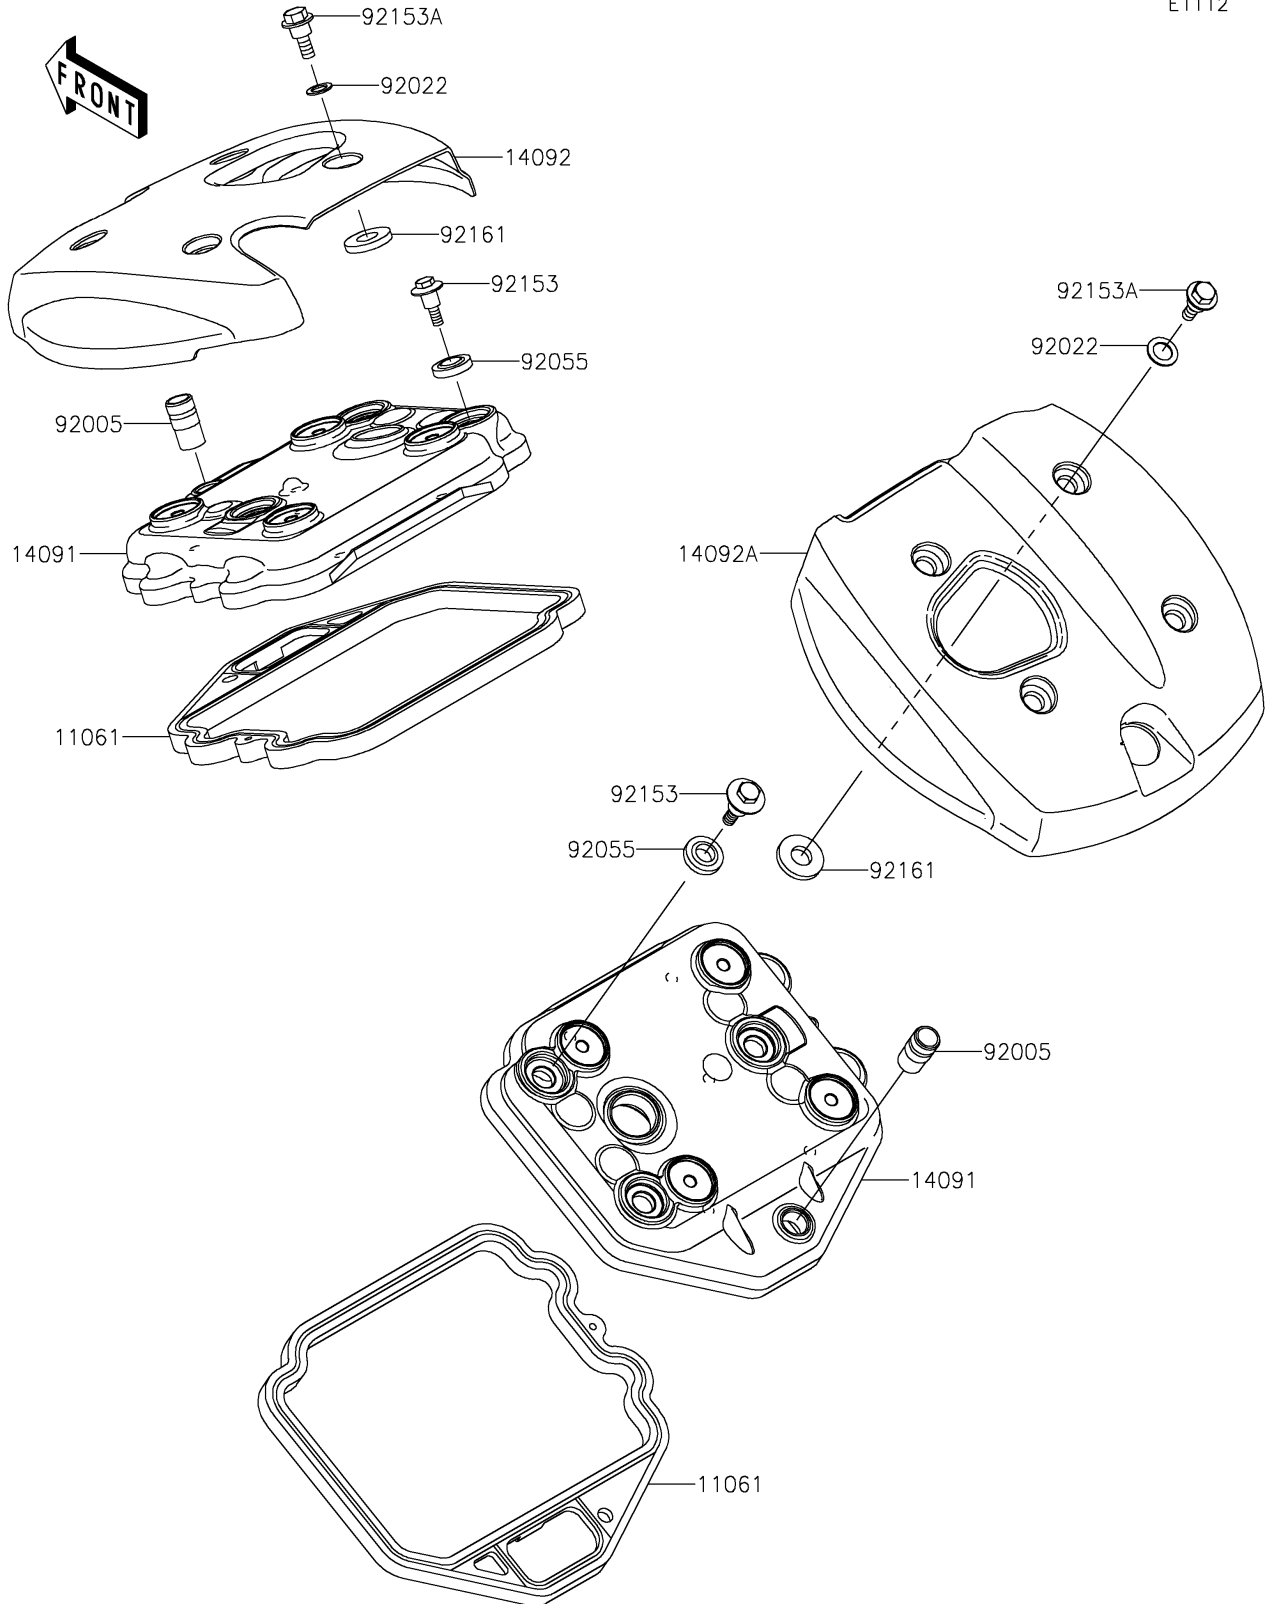

# 2022 VULCAN® 900 CLASSIC PARTS DIAGRAM

## Cylinder Head Cover

E1112

## 2022 VULCAN® 900 CLASSIC PARTS LIST

### Cylinder Head Cover

ITEM NAME	PART NUMBER	QUANTITY
GASKET,HEAD COVER (Ref # 11061)	11061-0261	2
COVER,HEAD (Ref # 14091)	14091-0506	2
COVER,TOP,FR (Ref # 14092)	14092-0915	1
COVER,TOP,RR (Ref # 14092A)	14092-0916	1
FITTING (Ref # 92005)	92005-0052	2
WASHER,10.2X16X1 (Ref # 92022)	92022-1829	8
RING-O,HEAD COVER BOLT (Ref # 92055)	92055-1352	6
BOLT,HEAD COVER (Ref # 92153)	92153-0793	6
BOLT,FLANGED,6X19 (Ref # 92153A)	92153-1400	8
DAMPER (Ref # 92161)	92161-0366	8