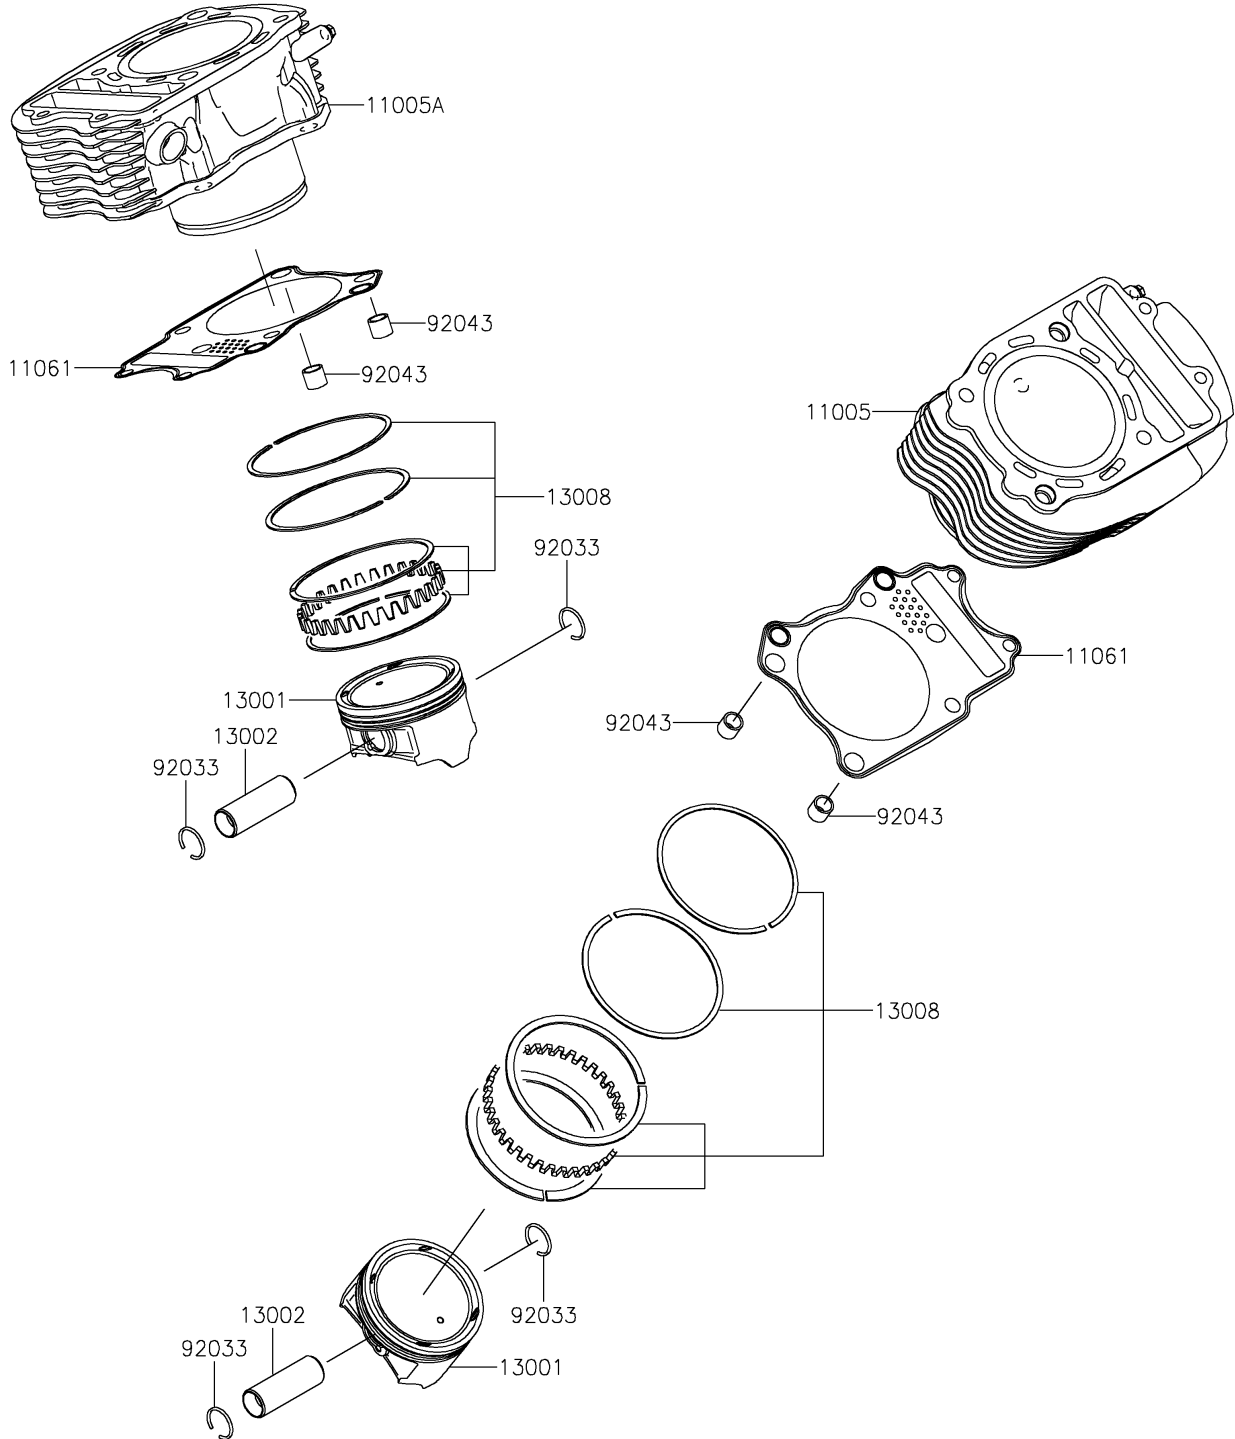

2022 VULCAN® 900 CLASSIC PARTS DIAGRAM

Cylinder/Piston(s)

E1120

2022 VULCAN® 900 CLASSIC PARTS LIST

Cylinder/Piston(s)

ITEM NAME	PART NUMBER	QUANTITY
CYLINDER-ENGINE,RR (Ref # 11005)	11005-0687	1
CYLINDER-ENGINE,FR (Ref # 11005A)	11005-0689	1
GASKET,CYLINDER BASE (Ref # 11061)	11061-0284	2
PISTON-ENGINE (Ref # 13001)	13001-0067	2
PIN-PISTON (Ref # 13002)	13002-0011	2
RING-SET-PISTON (Ref # 13008)	13008-0021	2
RING-SNAP (Ref # 92033)	92033-1188	4
PIN,11X14X12.3 (Ref # 92043)	92043-1266	4