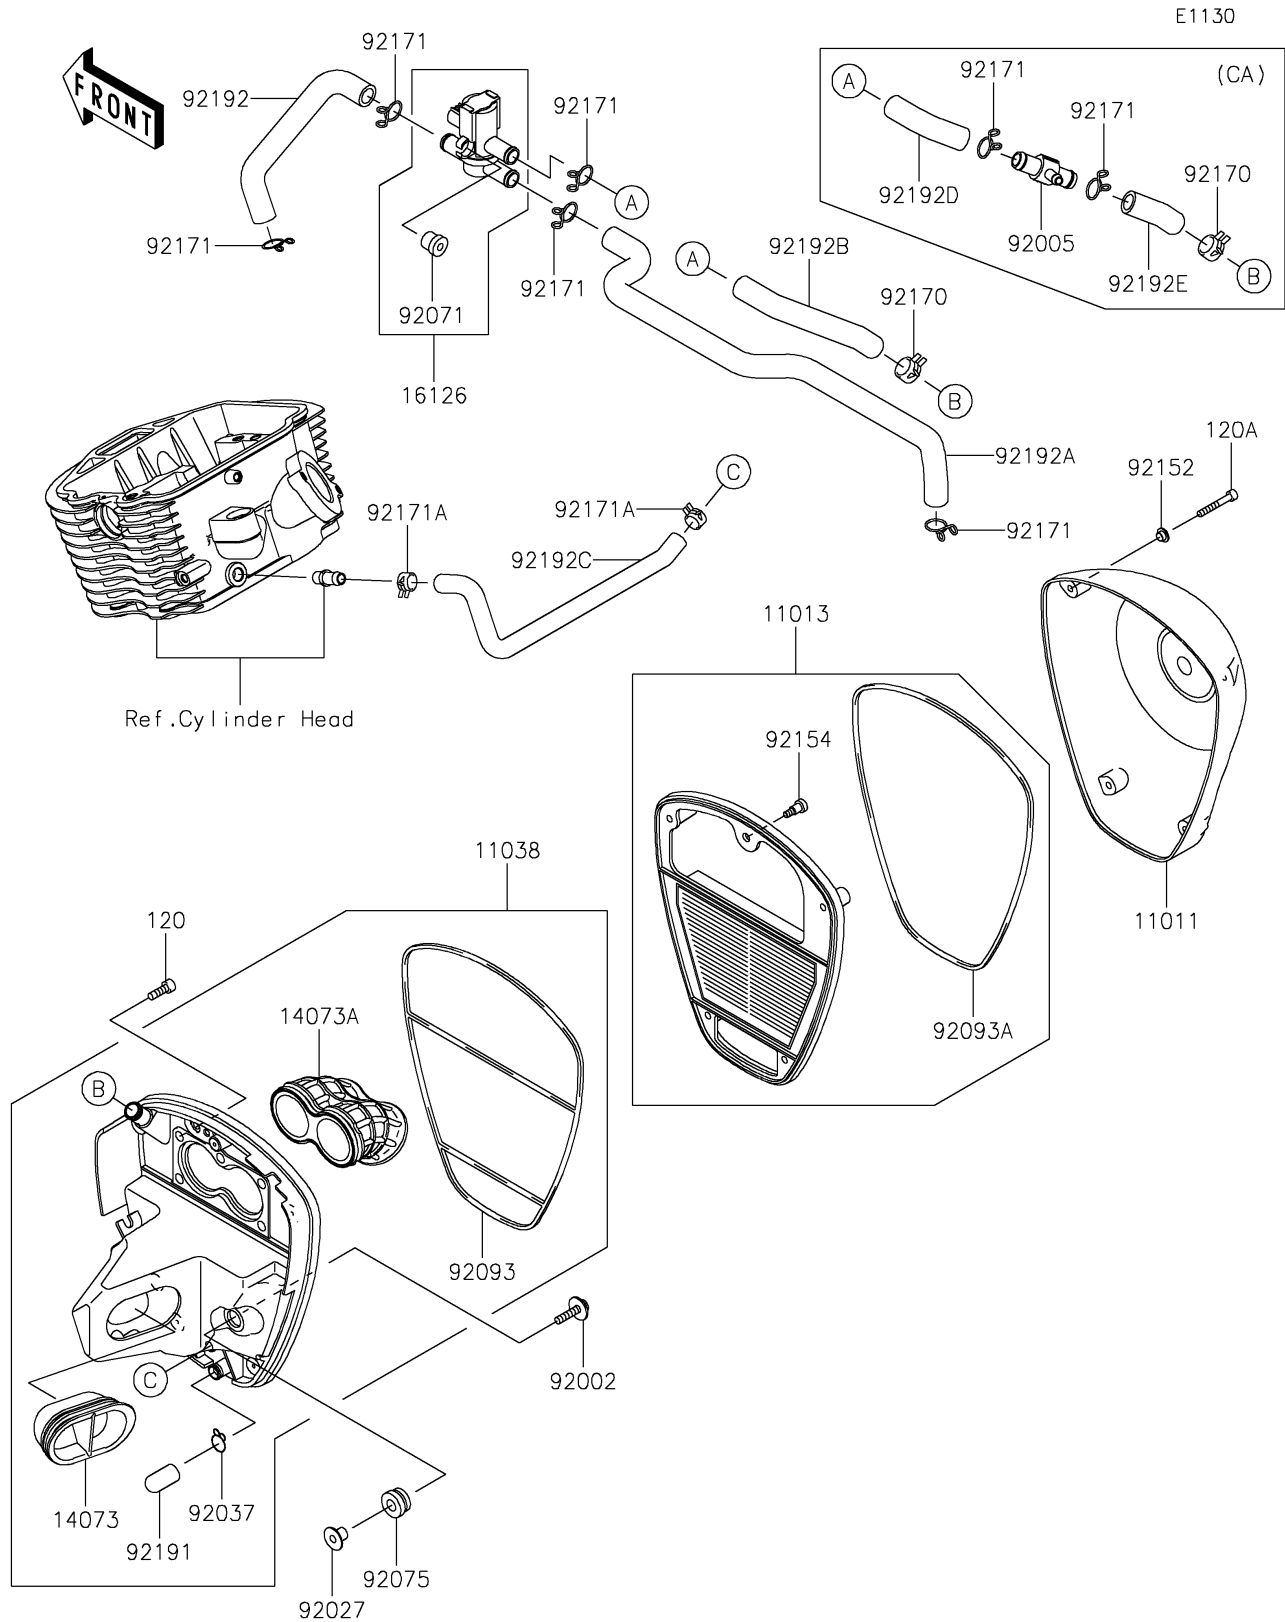

# 2022 VULCAN® 900 CLASSIC PARTS DIAGRAM

## Air Cleaner

E1130

## 2022 VULCAN® 900 CLASSIC PARTS LIST

### Air Cleaner

ITEM NAME	PART NUMBER	QUANTITY
CASE-AIR FILTER (Ref # 11011)	11011-0142	1
ELEMENT-AIR FILTER (Ref # 11013)	11013-0015	1
CASE-ASSY-AIR FILTER (Ref # 11038)	11038-0015	1
DUCT,INTAKE (Ref # 14073)	14073-0103	1
DUCT,THROTTLE BODY (Ref # 14073A)	14073-0104	1
VALVE (Ref # 16126)	16126-0022	1
BOLT,6X25 (Ref # 92002)	92002-1135	2
COLLAR,L=12 (Ref # 92027)	92027-1062	2
CLAMP,14.5MM (Ref # 92037)	92037-1900	1
GROMMET (Ref # 92071)	92071-0026	1
DAMPER,RUBBER (Ref # 92075)	92075-1123	2
SEAL (Ref # 92093)	92093-0054	1
SEAL (Ref # 92093A)	92093-0057	1
COLLAR (Ref # 92152)	92152-0451	4
BOLT,SOCKET,5X16.5 (Ref # 92154)	92154-0120	1
CLAMP (Ref # 92170)	92170-1989	1
CLAMP (Ref # 92171A)	92171-1441	2
TUBE (Ref # 92191)	92191-1704	1
TUBE,ASV-FR HEAD (Ref # 92192)	92192-0266	1
TUBE,ASV-RR HEAD (Ref # 92192A)	92192-0267	1
TUBE,BLOWBY (Ref # 92192C)	92192-0269	1
BOLT-SOCKET,6X18 (Ref # 120)	120CA0618	5
BOLT-SOCKET,5X35 (Ref # 120A)	120CC0535	4