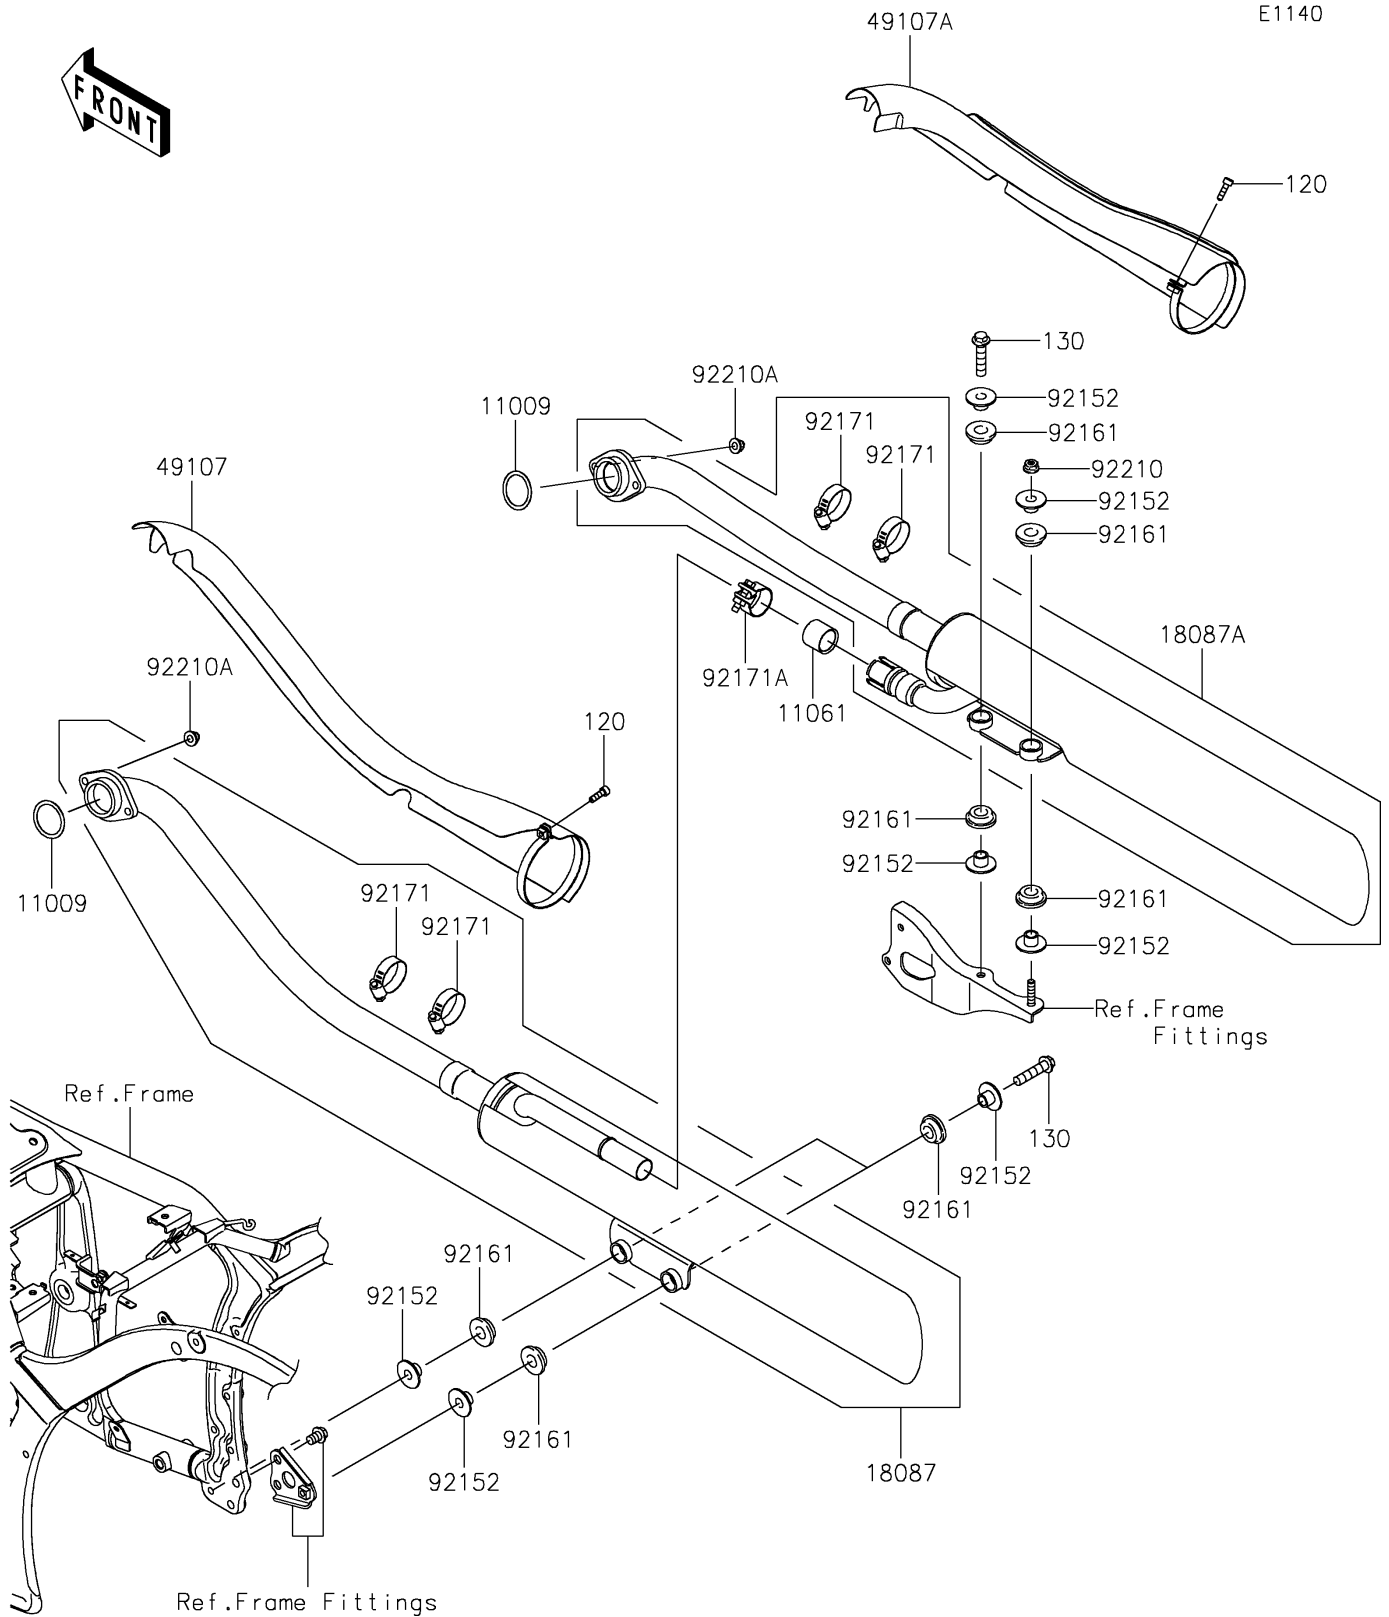

2022 VULCAN® 900 CLASSIC PARTS DIAGRAM

Muffler(s)

2022 VULCAN® 900 CLASSIC PARTS LIST

Muffler(s)

ITEM NAME	PART NUMBER	QUANTITY
GASKET,EXHAUST PIPE HOLDER (Ref # 11009)	11009-1856	2
GASKET,MUFFLER JOINT (Ref # 11061)	11061-0207	1
MUFFLER,FR (Ref # 18087)	18087-0281	1
MUFFLER,RR (Ref # 18087A)	18087-0282	1
COVER-EXHAUST PIPE,FR (Ref # 49107)	49107-0087	1
COVER-EXHAUST PIPE,RR (Ref # 49107A)	49107-0106	1
COLLAR,8.8X12X10.6 (Ref # 92152)	92152-0082	8
DAMPER (Ref # 92161)	92161-0135	8
CLAMP (Ref # 92171)	92171-0059	4
CLAMP (Ref # 92171A)	92171-0593	1
NUT,FLANGED,8MM (Ref # 92210)	92210-0004	1
NUT,CAP,8MM (Ref # 92210A)	92210-1132	4
BOLT-SOCKET,6X20 (Ref # 120)	120CC0620	2
BOLT-FLANGED,8X35 (Ref # 130)	130BB0835	3