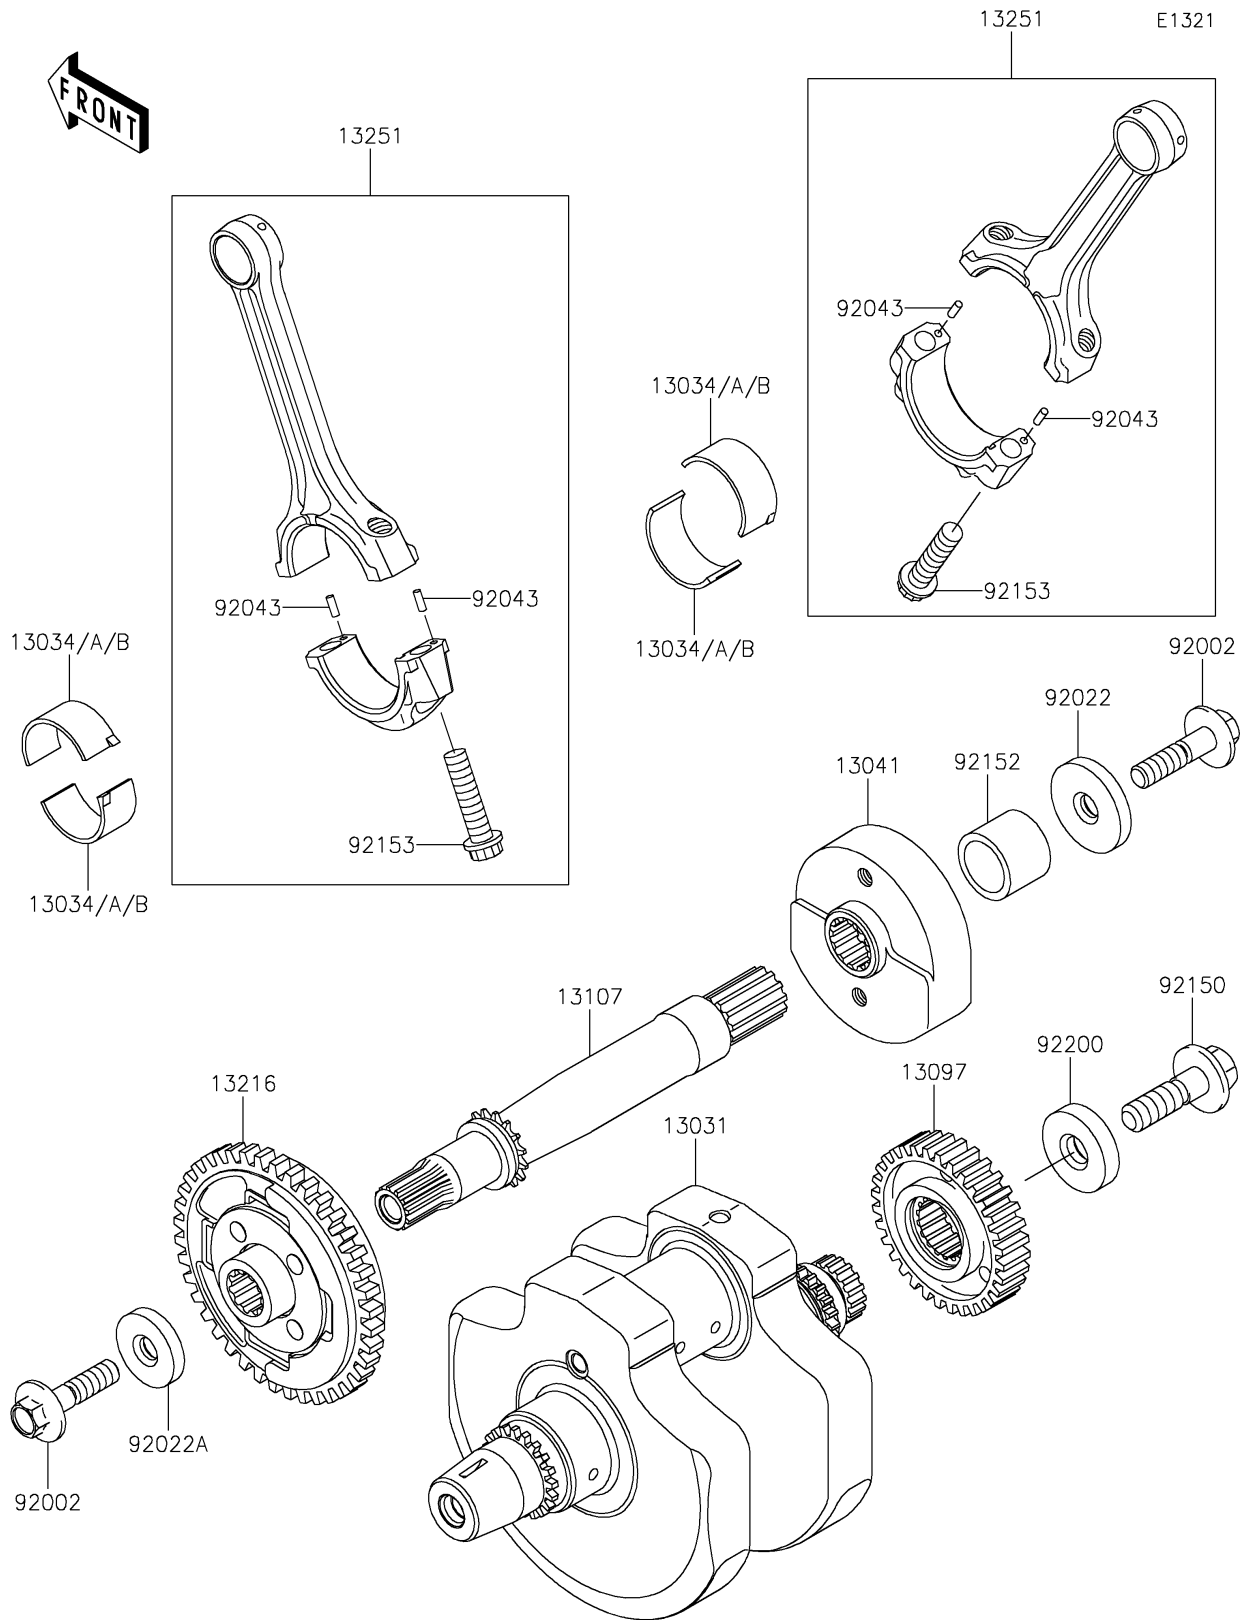

2022 VULCAN® 900 CLASSIC PARTS DIAGRAM

Crankshaft

2022 VULCAN® 900 CLASSIC PARTS LIST

Crankshaft

ITEM NAME	PART NUMBER	QUANTITY
CRANKSHAFT-COMP (Ref # 13031)	13031-0058	1
METAL,CONNECTING ROD,BLUE (Ref # 13034)	13034-1057	AR
METAL,CONNECTING ROD,BLACK (Ref # 13034A)	13034-1058	AR
METAL,CONNECTING ROD,BROWN (Ref # 13034B)	13034-1059	AR
BALANCER,RH (Ref # 13041)	13041-0009	1
GEAR-PRIMARY SPUR,38T (Ref # 13097)	13097-0050	1
SHAFT,BALANCER (Ref # 13107)	13107-0115	1
GEAR-COMP,BALANCER,LH (Ref # 13216)	13216-0016	1
ROD-ASSY-CONNECTING,J (Ref # 13251)	13251-0016-JJ	2
BOLT,FLANGED,10X40 (Ref # 92002)	92002-1296	2
WASHER,10X40X6 (Ref # 92022)	92022-1905	1
WASHER,10X33X6 (Ref # 92022A)	92022-1906	1
PIN,3X8.5 (Ref # 92043)	92043-0033	4
BOLT,12X40 (Ref # 92150)	92150-1717	1
COLLAR,23X30X23 (Ref # 92152)	92152-0358	1
BOLT,CON-ROD,9X38 (Ref # 92153)	92153-1330	4
WASHER,12X36X8 (Ref # 92200)	92200-1249	1