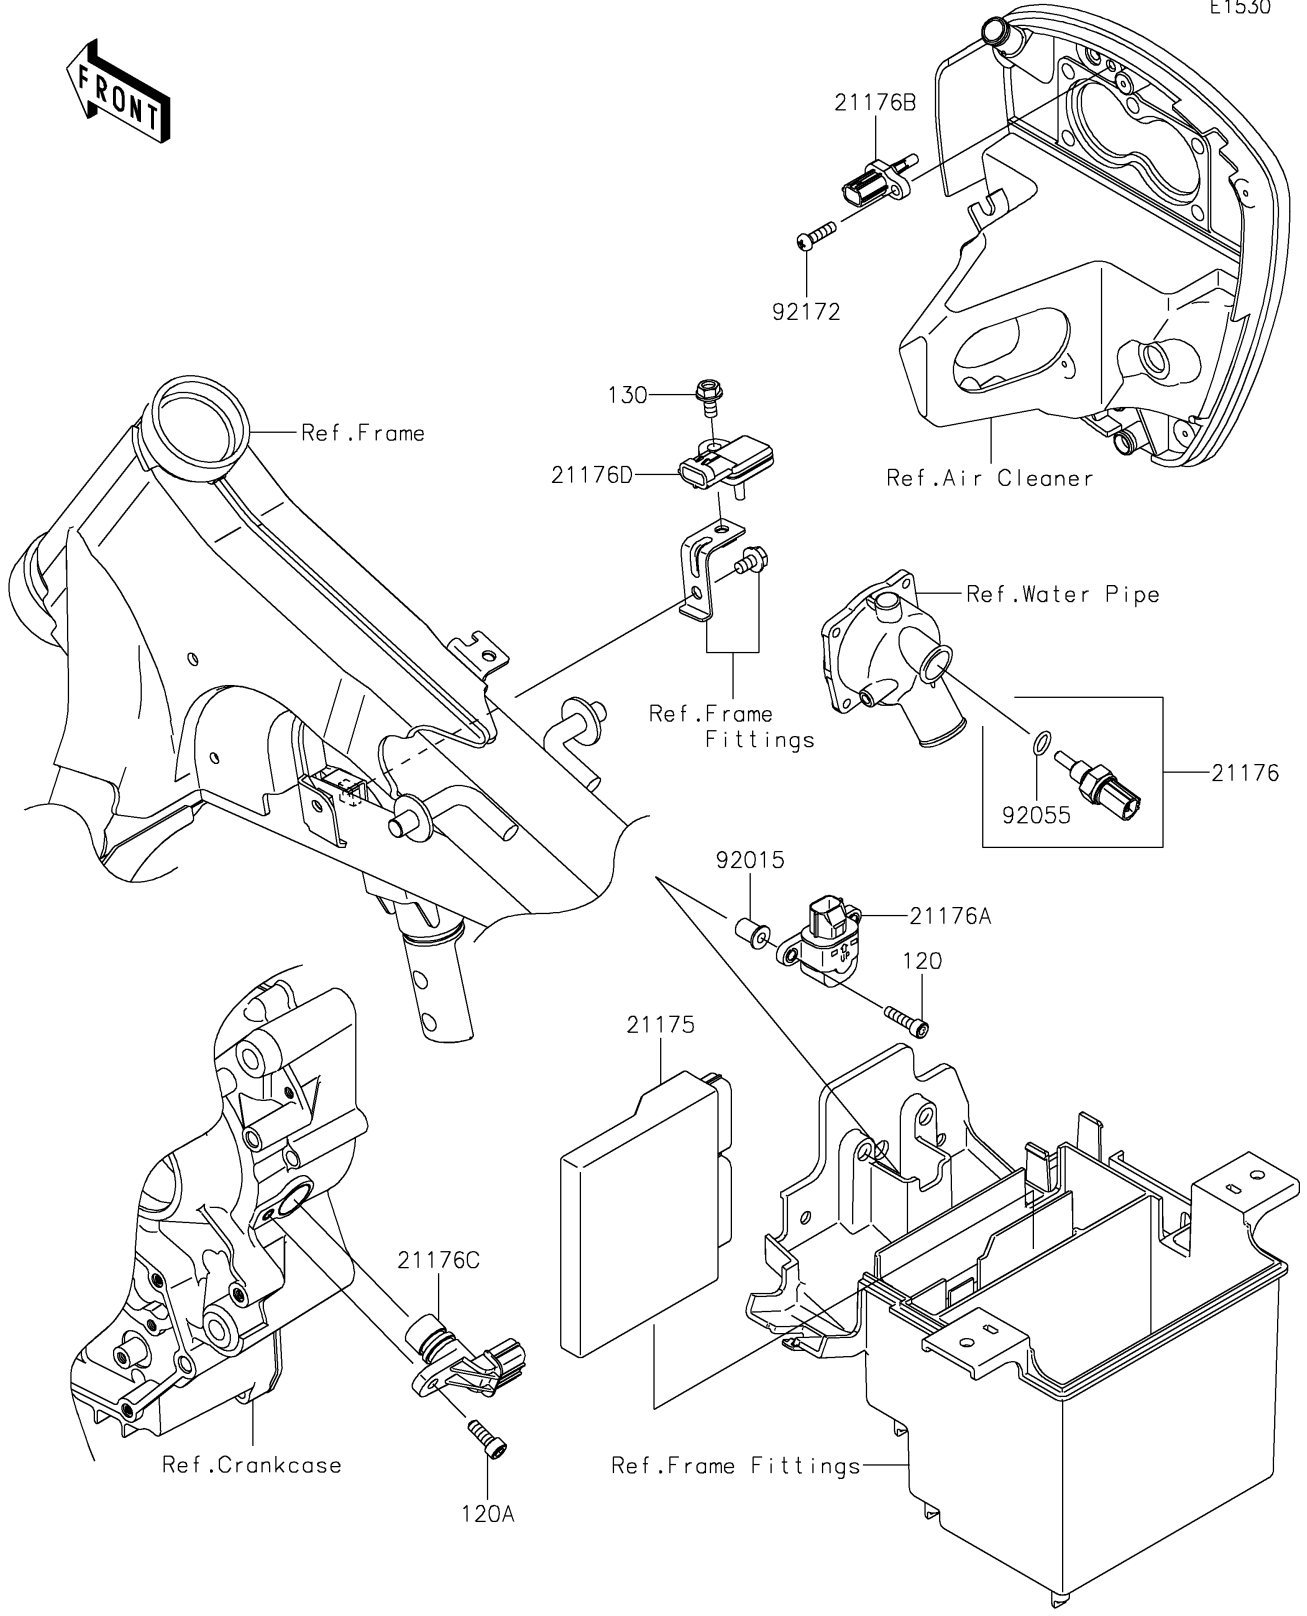

2022 VULCAN® 900 CLASSIC PARTS DIAGRAM

Fuel Injection

E1530

2022 VULCAN® 900 CLASSIC PARTS LIST

Fuel Injection

ITEM NAME	PART NUMBER	QUANTITY
CONTROL UNIT-ELECTRONIC (Ref # 21175)	21175-0146	1
SENSOR,WATER TEMP (Ref # 21176)	21176-0009	1
SENSOR (Ref # 21176A)	21176-0025	1
SENSOR,AIR TEMPERATURE (Ref # 21176B)	21176-0048	1
SENSOR,SPEED (Ref # 21176C)	21176-0054	1
SENSOR,PRESSURE (Ref # 21176D)	21176-0058	1
NUT,WELL,5MM (Ref # 92015)	92015-1757	2
RING-O,9.5X1.9 (Ref # 92055)	92055-0016	1
SCREW,TAPPING,5X20 (Ref # 92172)	92172-0011	1
BOLT-SOCKET,5X20 (Ref # 120)	120CA0520	2
BOLT-SOCKET,6X16 (Ref # 120A)	120CA0616	1
BOLT-FLANGED,6X12 (Ref # 130)	130BA0612	1