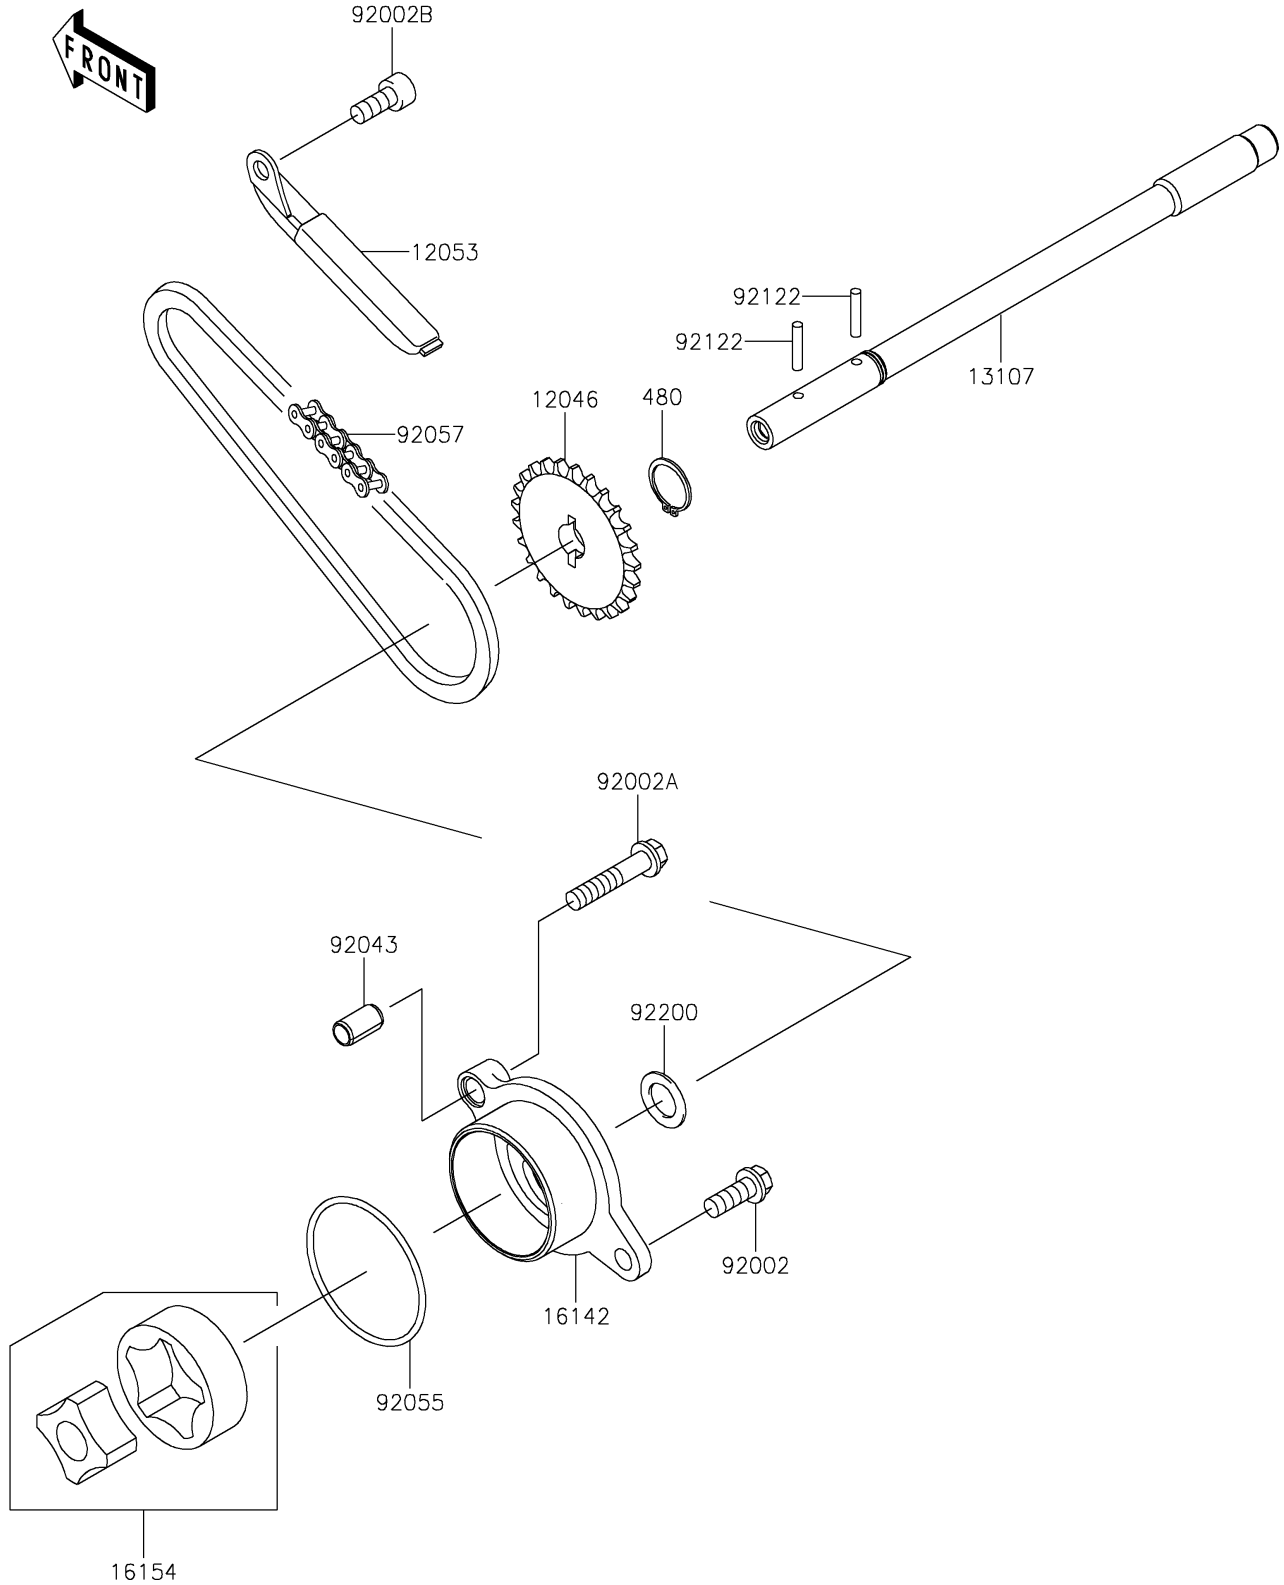

2022 VULCAN® 900 CLASSIC PARTS DIAGRAM

Oil Pump

E1712

2022 VULCAN® 900 CLASSIC PARTS LIST

Oil Pump

ITEM NAME	PART NUMBER	QUANTITY
SPROCKET,24T (Ref # 12046)	12046-0045	1
GUIDE-CHAIN (Ref # 12053)	12053-0070	1
SHAFT (Ref # 13107)	13107-0116	1
COVER-PUMP,OIL (Ref # 16142)	16142-0028	1
ROTOR-PUMP,40.56X18 (Ref # 16154)	16154-1056	1
BOLT,6X16 (Ref # 92002)	92002-1439	1
BOLT,6X30 (Ref # 92002A)	92002-1534	1
BOLT,SOCKET,6X14 (Ref # 92002B)	92002-1592	1
PIN,6.2X8X14 (Ref # 92043)	92043-1263	1
RING-O,44.7X2.4 (Ref # 92055)	92055-1279	1
CHAIN,DID 25H,54LE (Ref # 92057)	92057-0113	1
ROLLER,3X15.8 (Ref # 92122)	92122-1126	2
WASHER (Ref # 92200)	92200-1009	1
CIRCLIP-TYPE-C,11MM (Ref # 480)	480J1100	1