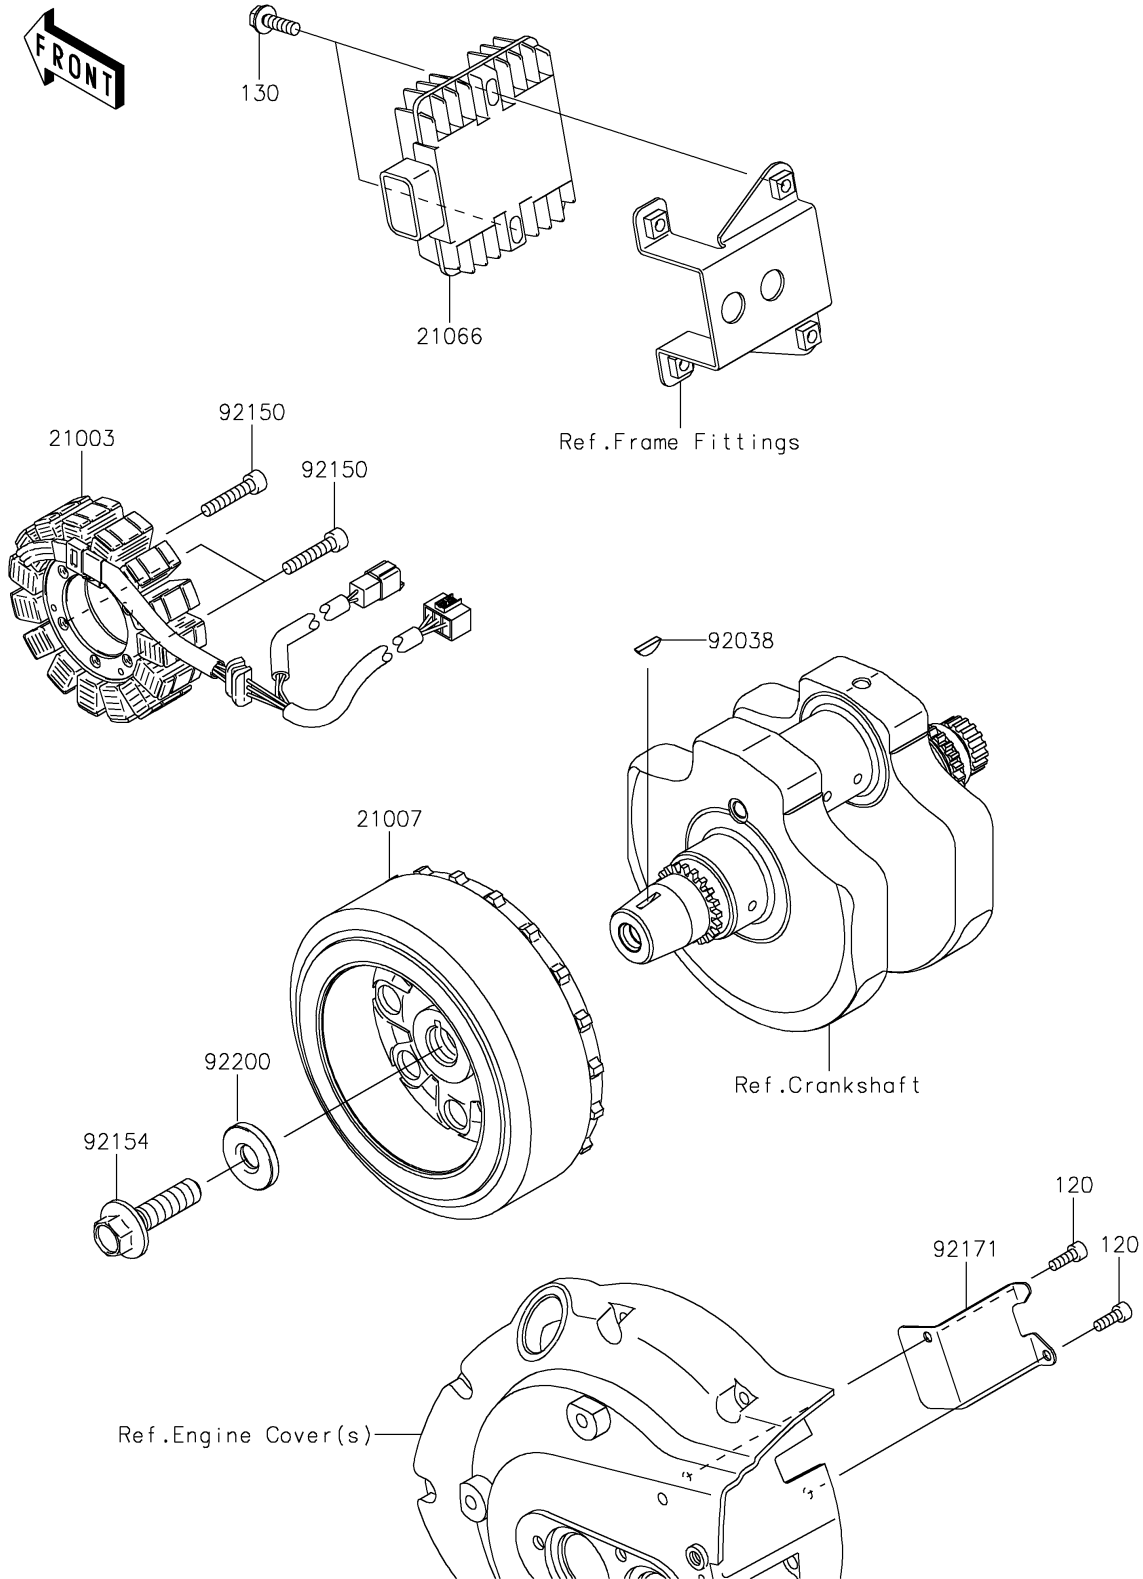

2022 VULCAN® 900 CLASSIC PARTS DIAGRAM

Generator

E1810

2022 VULCAN® 900 CLASSIC PARTS LIST

Generator

ITEM NAME	PART NUMBER	QUANTITY
STATOR (Ref # 21003)	21003-0053	1
ROTOR (Ref # 21007)	21007-0076	1
REGULATOR-VOLTAGE (Ref # 21066)	21066-0705	1
KEY,WOODRUFF (Ref # 92038)	92038-001	1
BOLT,SOCKET,6X30 (Ref # 92150)	92150-1433	3
BOLT,FLANGED,12X45 (Ref # 92154)	92154-1357	1
CLAMP (Ref # 92171)	92171-0563	1
WASHER,12X33X5 (Ref # 92200)	92200-0220	1
BOLT-SOCKET,5X14 (Ref # 120)	120CA0514	2
BOLT-FLANGED,6X20 (Ref # 130)	130BB0620	2