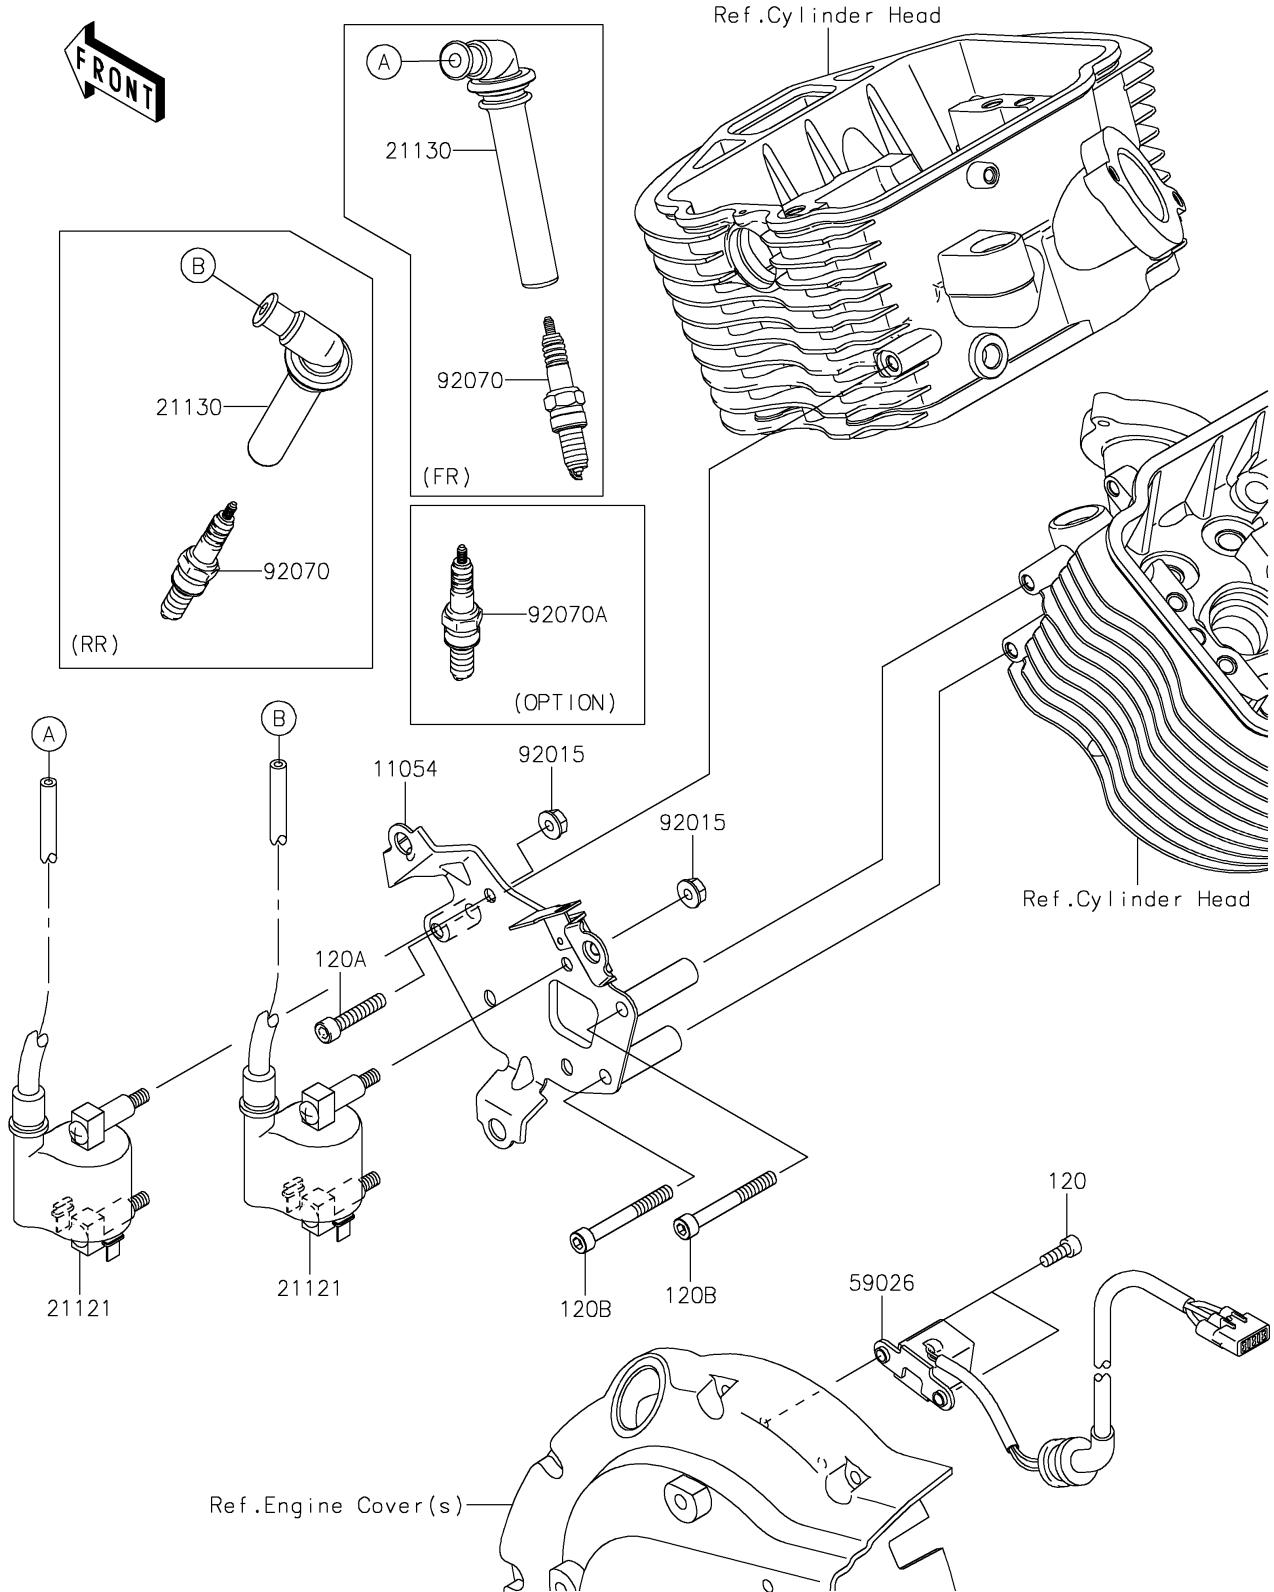

2022 VULCAN® 900 CLASSIC PARTS DIAGRAM

Ignition System

E1830

2022 VULCAN® 900 CLASSIC PARTS LIST

Ignition System

ITEM NAME	PART NUMBER	QUANTITY
BRACKET,IGNITION COIL (Ref # 11054)	11054-1537	1
COIL-IGNITION (Ref # 21121)	21121-0027	2
CAP-SPARK PLUG (Ref # 21130)	21130-1075	2
COIL-PULSING (Ref # 59026)	59026-0017	1
NUT,FLANGED,6MM (Ref # 92015)	92015-1367	4
PLUG-SPARK,CPR7EA-9(NGK) (Ref # 92070)	92070-0022	2
PLUG-SPARK,CPR8EA-9(NGK) (Ref # 92070A)	92070-0029	2
BOLT-SOCKET,5X14 (Ref # 120)	120CA0514	2
BOLT-SOCKET,6X35 (Ref # 120A)	120CA0635	1
BOLT-SOCKET,6X55 (Ref # 120B)	120CA0655	2