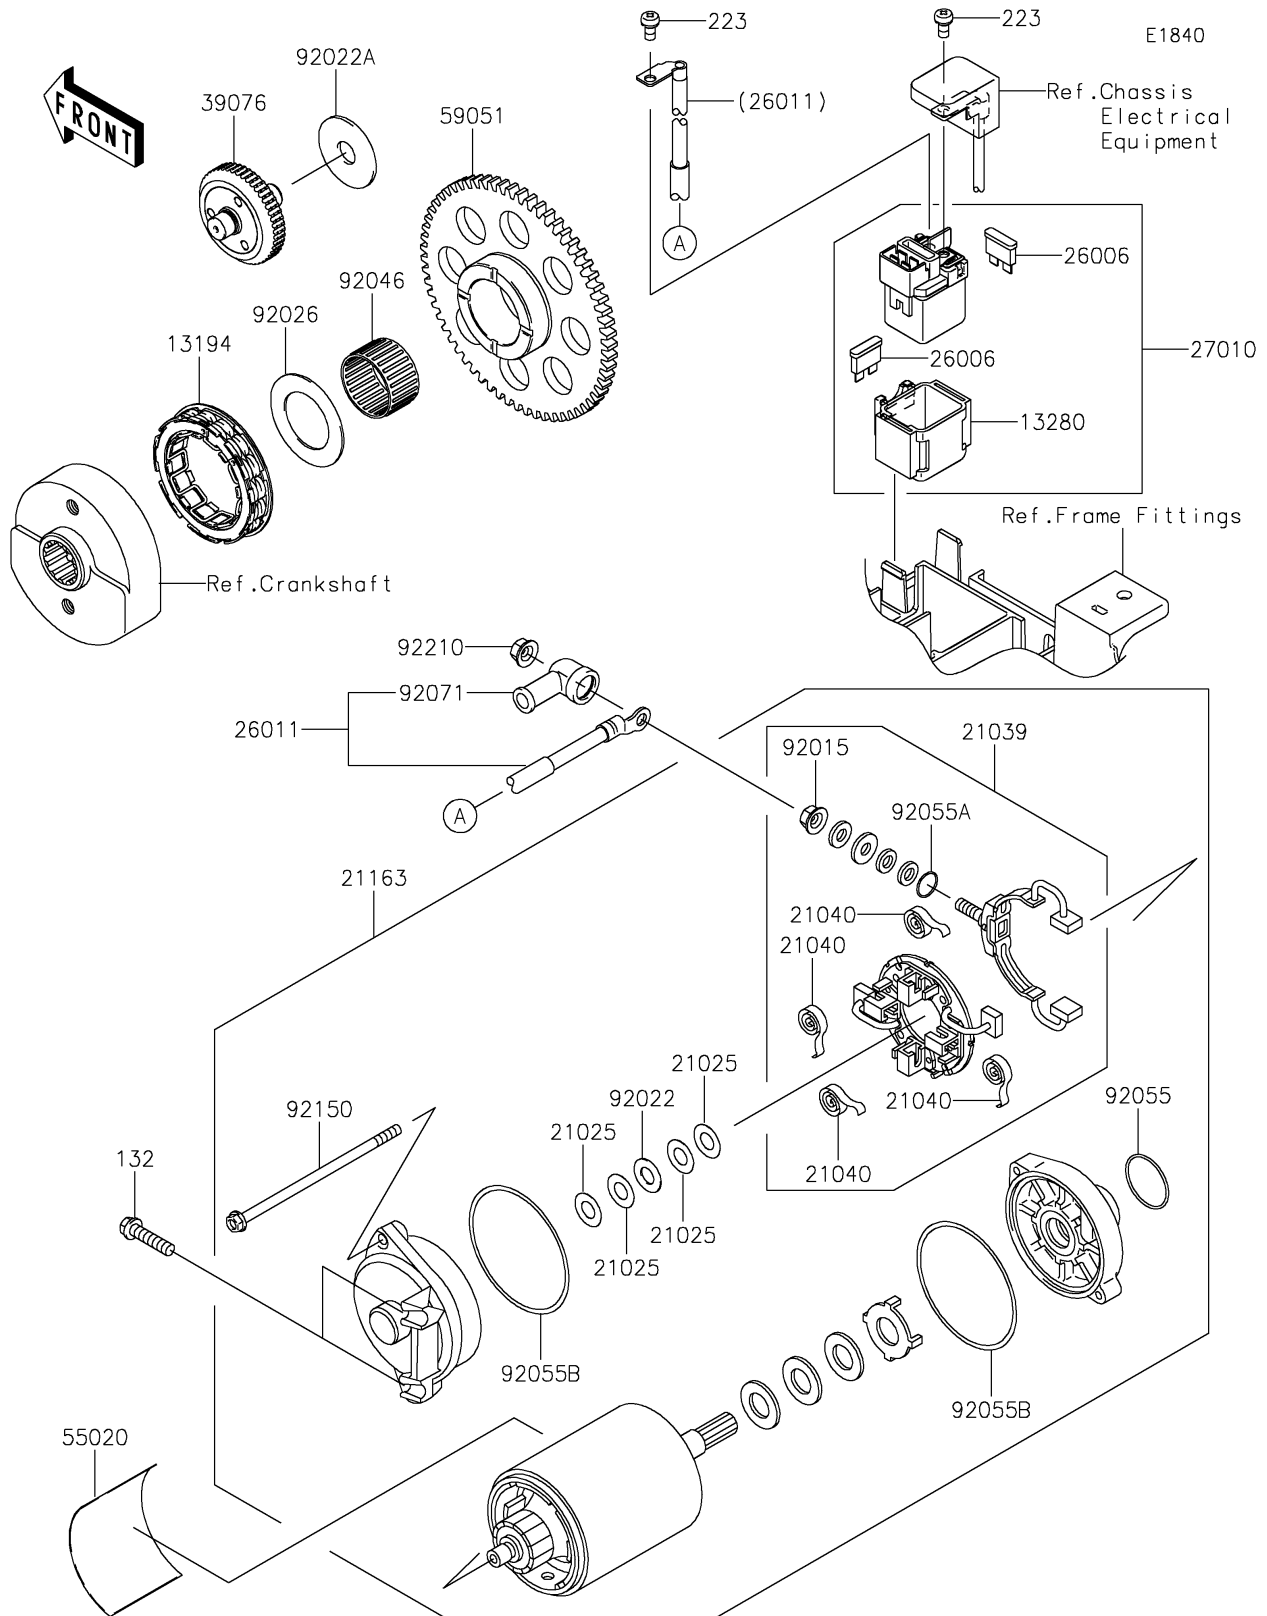

2022 VULCAN® 900 CLASSIC PARTS DIAGRAM

Starter Motor

2022 VULCAN® 900 CLASSIC PARTS LIST

Starter Motor

ITEM NAME	PART NUMBER	QUANTITY
CLUTCH-ONEWAY (Ref # 13194)	13194-0009	1
HOLDER,MAGNETIC SWITCH (Ref # 13280)	13280-0822	1
WASHER,9.1X18X0.2 (Ref # 21025)	21025-011	AR
BRUSH,CARBON (Ref # 21039)	21039-1060	1
SPRING-BRUSH (Ref # 21040)	21040-1055	4
STARTER-ELECTRIC (Ref # 21163)	21163-0066	1
FUSE,BLADE,30A,GREEN (Ref # 26006)	26006-1006	2
WIRE-LEAD,STARTER MOTOR (Ref # 26011)	26011-0126	1
SWITCH,MAGNETIC (Ref # 27010)	27010-0793	1
LIMITER (Ref # 39076)	39076-0008	1
GUARD,STARTER MOTER (Ref # 55020)	55020-1589	1
GEAR-SPUR,63T (Ref # 59051)	59051-0060	1
NUT,STARTER MOTOR (Ref # 92015)	92015-1476	1
WASHER,9.1X18X0.8 (Ref # 92022)	92022-1132	1
WASHER,12.3X38X2.0 (Ref # 92022A)	92022-1664	1
SPACER,31X49.5X1.2 (Ref # 92026)	92026-1490	1
BEARING-NEEDLE,K30X35X20 (Ref # 92046)	92046-1171	1
RING-O (Ref # 92055)	92055-1276	1
RING-O,4.5X2.0 (Ref # 92055A)	92055-1370	1
RING-O,STARTER MOTOR (Ref # 92055B)	92055-1381	2
GROMMET (Ref # 92071)	92071-0024	1
BOLT,STARTER MOTOR (Ref # 92150)	92150-1572	2
NUT,6MM (Ref # 92210)	92210-0188	1
BOLT-FLANGED-SMALL,6X25 (Ref # 132)	132BA0625	2
SCREW-PAN-WS-CROS,5X10 (Ref # 223)	223AA0510	2