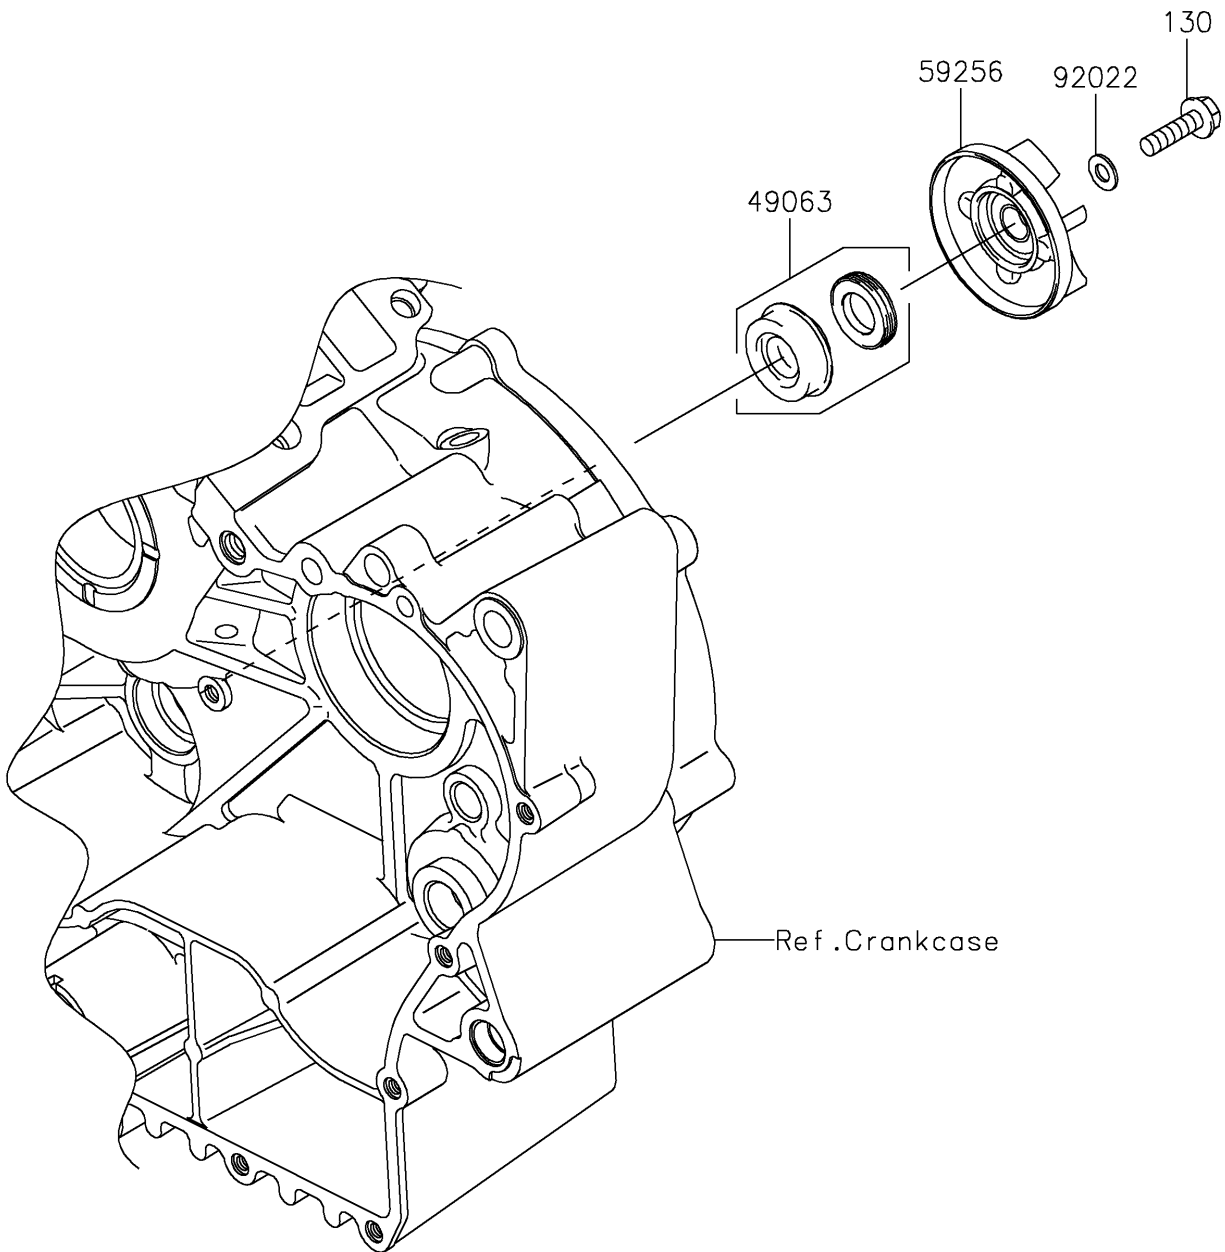

2022 VULCAN[®] 900 CLASSIC PARTS DIAGRAM

Water Pump

E3031

2022 VULCAN® 900 CLASSIC PARTS LIST

Water Pump

ITEM NAME	PART NUMBER	QUANTITY
SEAL-MECHANICAL,WATER (Ref # 49063)	49063-1055	1
IMPELLER (Ref # 59256)	59256-1073	1
WASHER,6.1X12X1 (Ref # 92022)	92022-077	1
BOLT-FLANGED,6X22 (Ref # 130)	130BA0622	1