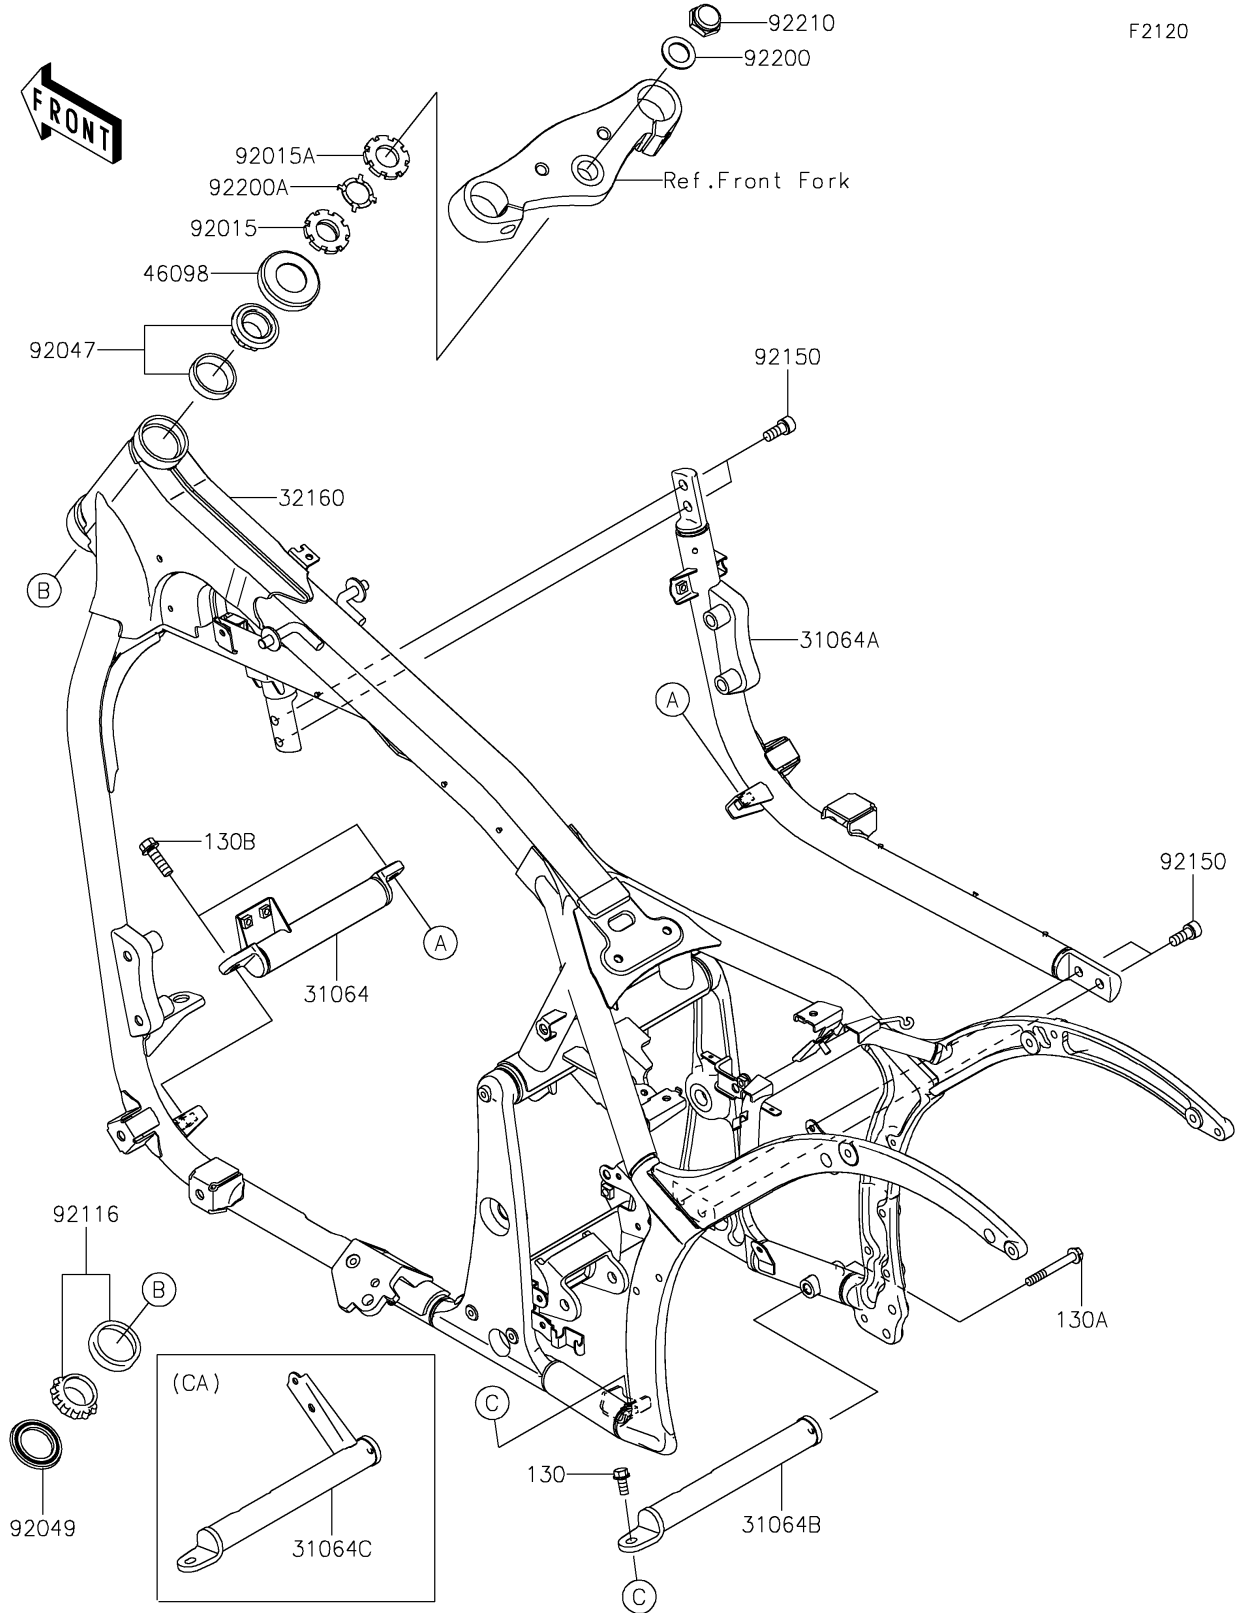

2022 VULCAN® 900 CLASSIC PARTS DIAGRAM

Frame

F2120

2022 VULCAN® 900 CLASSIC PARTS LIST

Frame

ITEM NAME	PART NUMBER	QUANTITY
PIPE-COMP,FRONT CROSS,F.S.BLK (Ref # 31064)	31064-0047-18R	1
PIPE-COMP,DOWNTUBE,RH,F.S.BLK (Ref # 31064A)	31064-0097-18R	1
FRAME-COMP,F.S.BLACK (Ref # 32160)	32160-0597-18R	1
CAP,STEERING STEM (Ref # 46098)	46098-017	1
NUT,25MM,T=10 (Ref # 92015)	92015-1377	1
NUT,25MM,T=6 (Ref # 92015A)	92015-1378	1
RACE,ROLLER,32005JR RS (Ref # 92047)	92047-017	1
SEAL-OIL,XMHE36X52X4J (Ref # 92049)	92049-1162	1
BEARING-ROLLER,HR320/28XJ (Ref # 92116)	92116-1009	1
BOLT,SOCKET,10X23 (Ref # 92150)	92150-1942	4
WASHER,22.5X36X2.3 (Ref # 92200)	92200-0270	1
WASHER,CLAW,25.5X34X0.6 (Ref # 92200A)	92200-0353	1
NUT,CAP,22MM (Ref # 92210)	92210-0263	1
BOLT-FLANGED,8X18 (Ref # 130)	130BB0818	1
BOLT-FLANGED,8X65 (Ref # 130A)	130BB0865	1
BOLT-FLANGED,10X25 (Ref # 130B)	130BB1025	2