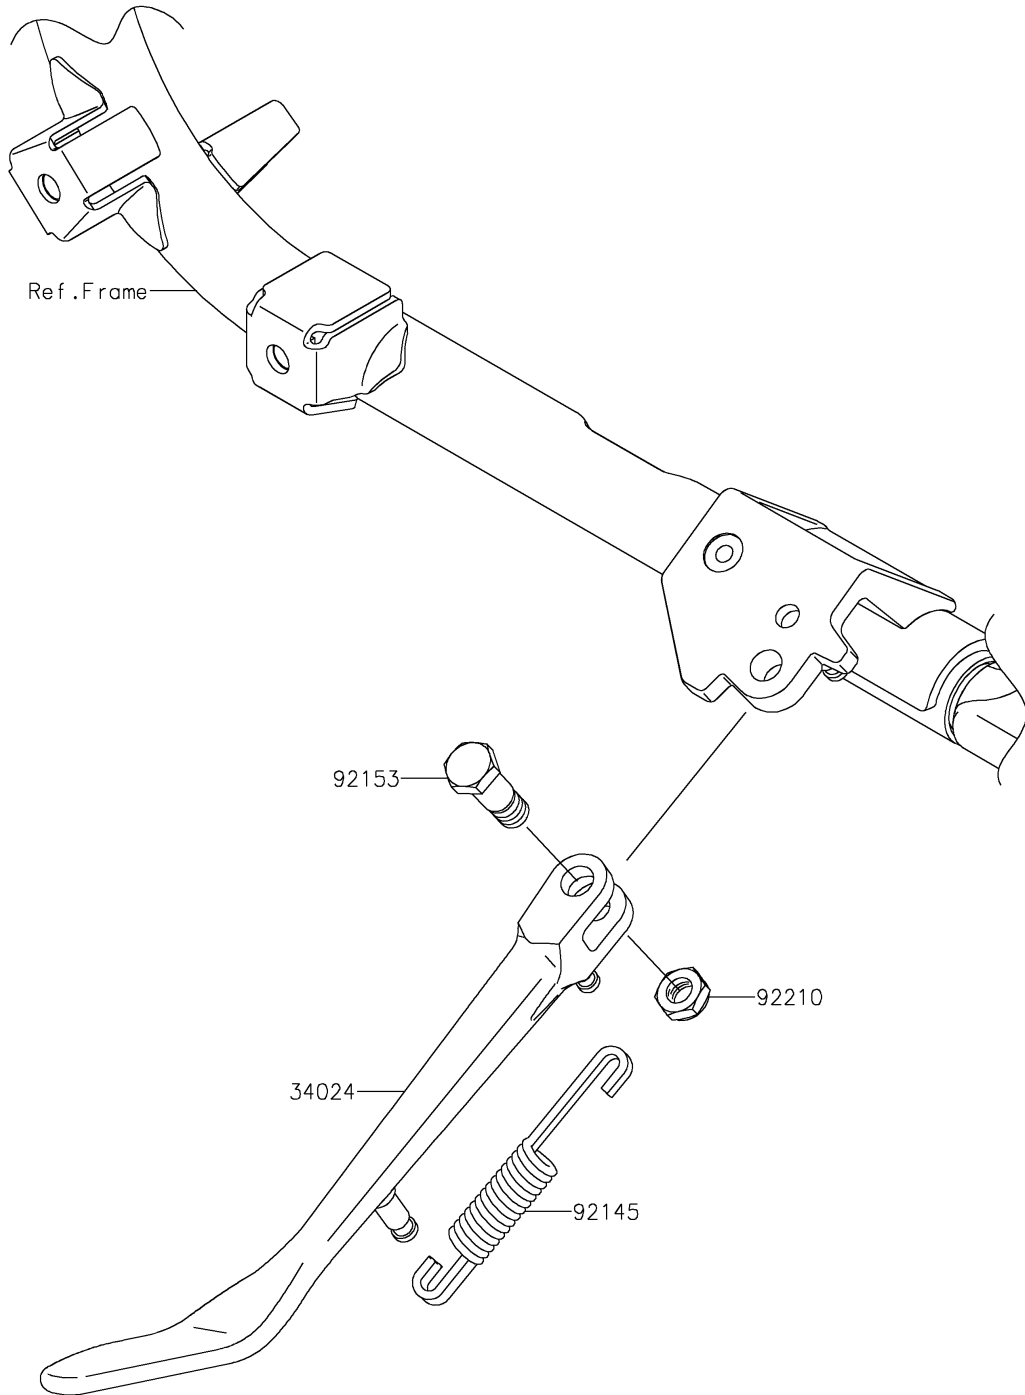

2022 VULCAN® 900 CLASSIC PARTS DIAGRAM

Stand(s)

F2190

2022 VULCAN® 900 CLASSIC PARTS LIST

Stand(s)

ITEM NAME	PART NUMBER	QUANTITY
STAND-SIDE (Ref # 34024)	34024-0083	1
SPRING,SIDE STAND (Ref # 92145)	92145-0687	1
BOLT,SIDE STAND,10MM (Ref # 92153)	92153-1416	1
NUT,LOCK,10MM (Ref # 92210)	92210-0784	1