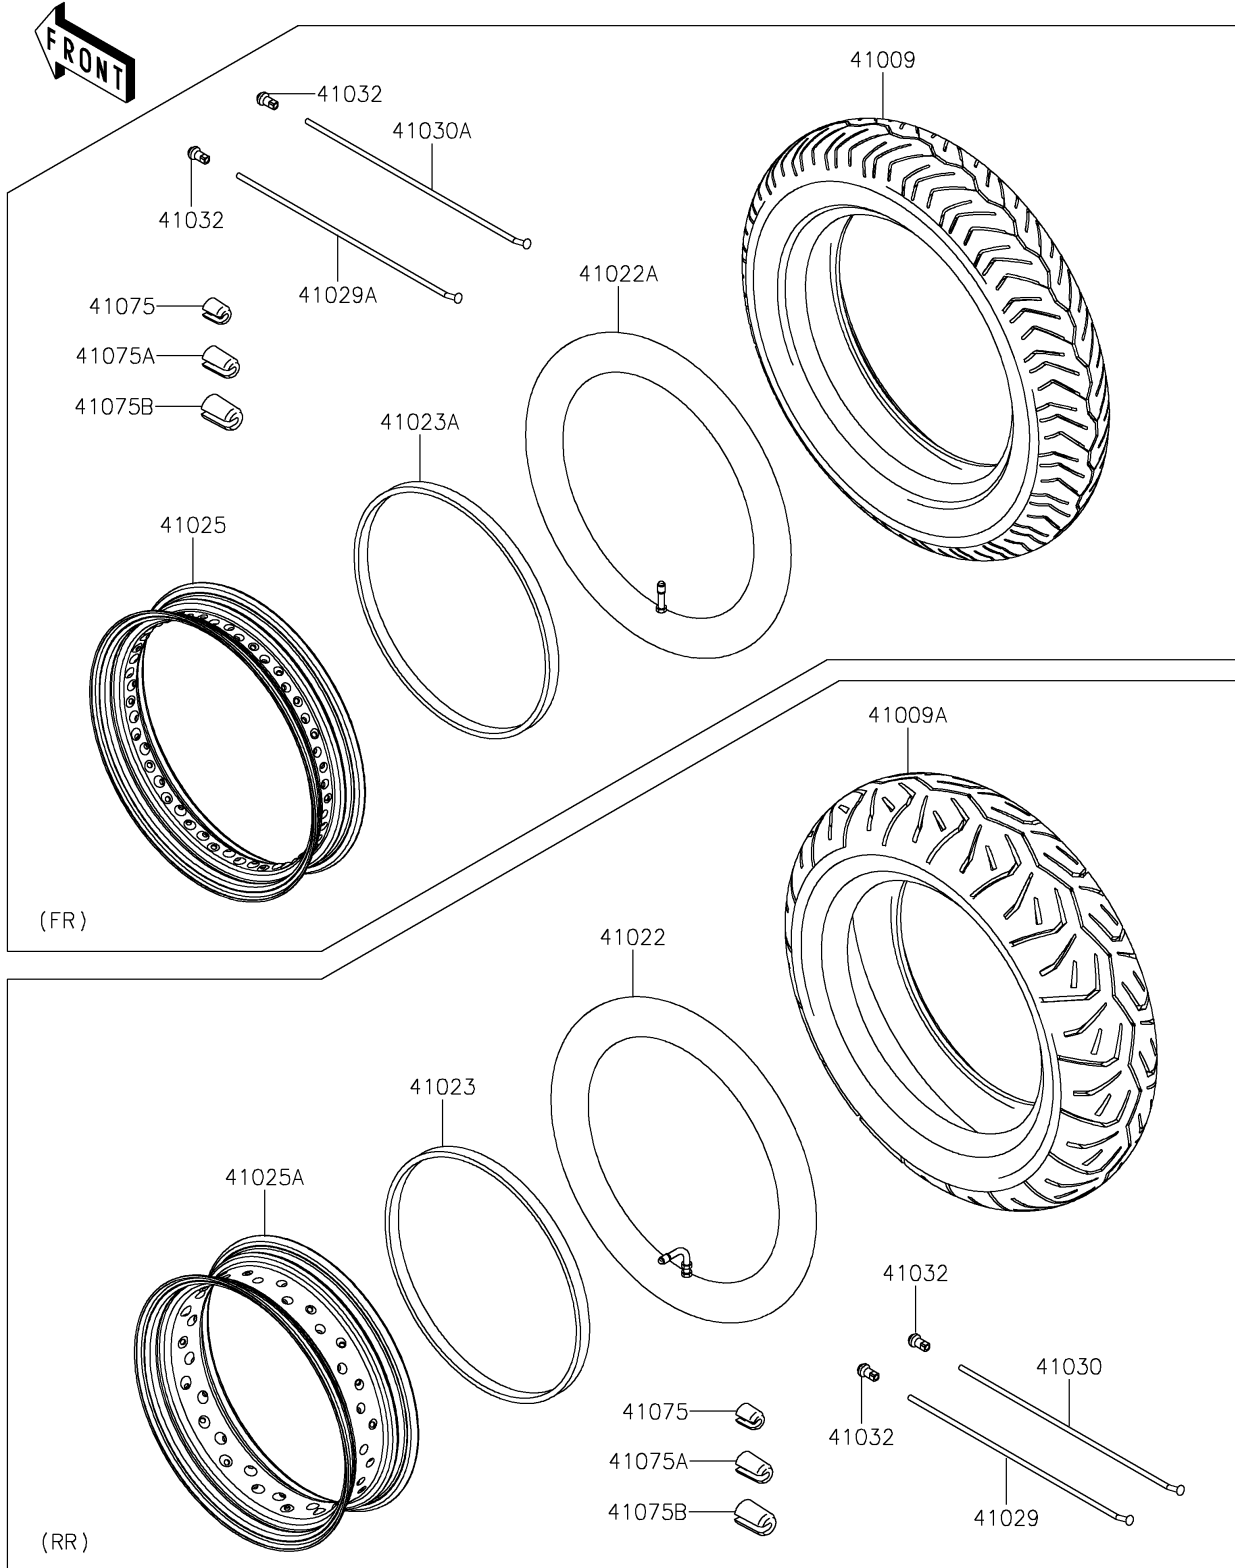

2022 VULCAN® 900 CLASSIC PARTS DIAGRAM

Tires

F2210

2022 VULCAN® 900 CLASSIC PARTS LIST

Tires

ITEM NAME	PART NUMBER	QUANTITY
TIRE,FR,130/90-16 67H,G721(B) (Ref # 41009)	41009-0751	1
TIRE,RR,180/70-15 76H,G722(B) (Ref # 41009A)	41009-0752	1
TUBE-TIRE,180/70-15 M/C(BS) (Ref # 41022)	41022-0061	1
TUBE-TIRE,130/90-16 M/C(BS) (Ref # 41022A)	41022-1191	1
BAND-RIM,45-15/X-15C,(BS) (Ref # 41023)	41023-0025	1
BAND-RIM,30-16/X-16B,(BS) (Ref # 41023A)	41023-1101	1
RIM,FR,3.00X16 (Ref # 41025)	41025-0046	1
RIM,RR,4.50X15 (Ref # 41025A)	41025-0062	1
SPOKE-INNER,RR,92.5MMX109.5D (Ref # 41029)	41029-0022	18
SPOKE-INNER,FR,154.5MMX117D (Ref # 41029A)	41029-0026	24
SPOKE-OUTER,RR,91.5MMX109D (Ref # 41030)	41030-0008	18
SPOKE-OUTER,FR,151.5MMX116D (Ref # 41030A)	41030-0012	24
NIPPLE-SPOKE (Ref # 41032)	41032-0005	84
BALANCER-WHEEL,10G (Ref # 41075)	41075-0011	AR
BALANCER-WHEEL,20G (Ref # 41075A)	41075-0012	AR
BALANCER-WHEEL,30G (Ref # 41075B)	41075-0013	AR